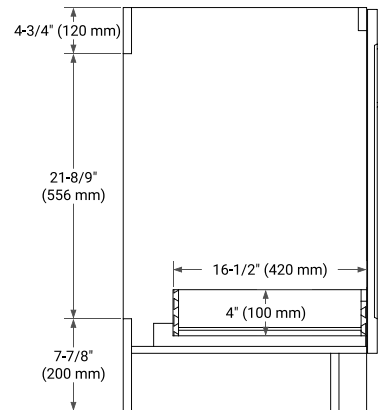

## BASE CABINET DIMENSIONS

42" W x 21.6" D x 34.5" H

## FRONT VIEW

## SIDE VIEW

## PLAN VIEW