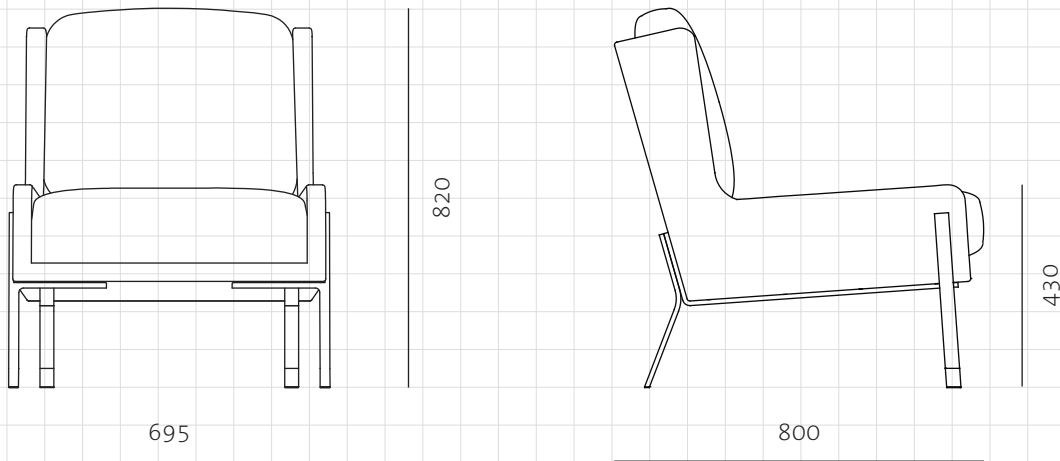

**Blink Lounge Chair**

**CODE**

BL-S410

**DIMENSIONS**

W695 x D800 x H820mm

**NET WEIGHT**

Seating height: 430mm

**ENVIRONMENT**

31.0 kg

**MATERIALS**

Indoor

Stainless steel hairline gold, steel black powder coat sand brust, upholstery

\*Please refer to website or contact your local representative for complete material swatches.

**SHIPPING**