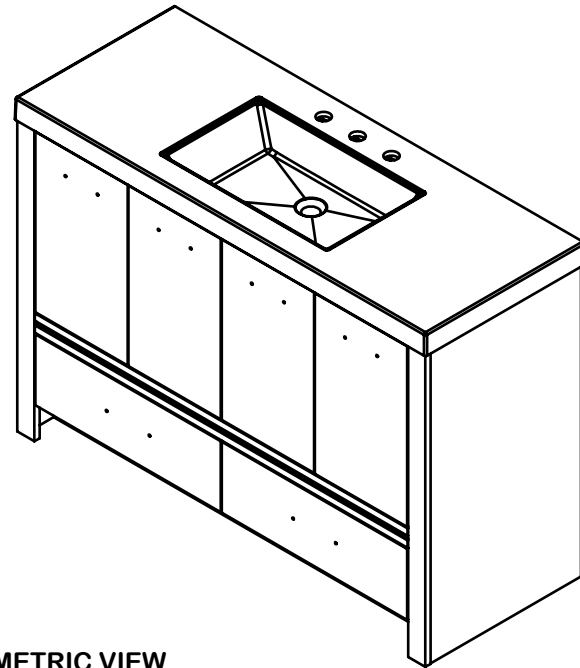

DESCRIPTION
48in Vanity w/White VTop - White
48in Vanity w/White VTop - Deep Blue

REV	ECO#	DESCRIPTION
0		New Release

**SIDE VIEW**

**FRONT VIEW**

**BACK VIEW**

**ISOMETRIC VIEW**

**PROPRIETARY AND CONFIDENTIAL**  
 THE INFORMATION CONTAINED IN THIS DRAWING IS THE  
 SOLE PROPERTY OF WOODCRAFTERS HOME PRODUCTS  
 L.L.C. ANY REPRODUCTION IN PART OR AS A WHOLE  
 WITHOUT THE WRITTEN PERMISSION OF WOODCRAFTERS  
 HOME PRODUCTS L.L.C. IS PROHIBITED.

UNLESS OTHERWISE SPECIFIED

DIMENSIONS ARE IN mm  
 and [inches]  
 AND TOLERANCES ARE  
 +/- 1.0 [0.04]

ITEM DESCRIPTION	DRAWING STATUS
Vtop Oslo 48.5x18.75 8 in	
Vtop Oslo 48.5x18.75 8 in White	

REV	DESCRIPTION
0	ADD NEW ITEM ID