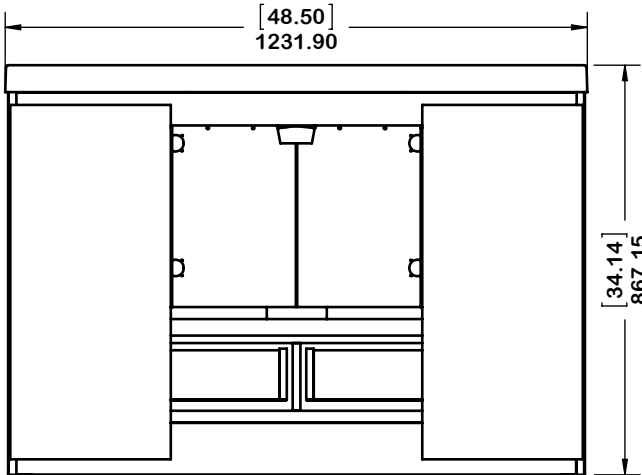

DESCRIPTION
48in Vanity w/White VTop - White
48in Vanity w/White VTop - Deep Blue

REV	ECO#	DESCRIPTION
0		New Release

**SIDE VIEW**

**FRONT VIEW**

**BACK VIEW**

**ISOMETRIC VIEW**

**PROPRIETARY AND CONFIDENTIAL**  
 THE INFORMATION CONTAINED IN THIS DRAWING IS THE  
 SOLE PROPERTY OF WOODCRAFTERS HOME PRODUCTS  
 L.L.C. ANY REPRODUCTION IN PART OR AS A WHOLE  
 WITHOUT THE WRITTEN PERMISSION OF WOODCRAFTERS  
 HOME PRODUCTS L.L.C. IS PROHIBITED.

UNLESS OTHERWISE SPECIFIED

DIMENSIONS ARE IN mm  
 and [inches]  
 AND TOLERANCES ARE  
 +/- 1.0 [0.04]

ITEM DESCRIPTION	DRAWING STATUS
Vtop Oslo 48.5x18.75 8 in	
Vtop Oslo 48.5x18.75 8 in White	

REV	DESCRIPTION
0	ADD NEW ITEM ID

DESCRIPTION
W0196 48in Vanity - White
W0196 48in Vanity - Deep Blue

REV	ECO#	DESCRIPTION
0		New Release

SIDE VIEW

FRONT VIEW

BACK VIEW

ISOMETRIC VIEW

**PROPRIETARY AND CONFIDENTIAL**  
 THE INFORMATION CONTAINED IN THIS DRAWING IS THE SOLE PROPERTY OF WOODCRAFTERS HOME PRODUCTS L.L.C. ANY REPRODUCTION IN PART OR AS A WHOLE WITHOUT THE WRITTEN PERMISSION OF WOODCRAFTERS HOME PRODUCTS L.L.C. IS PROHIBITED.

UNLESS OTHERWISE SPECIFIED  
 DIMENSIONS ARE IN mm  
 and [inches]  
 AND TOLERANCES ARE  
 +/- 1.0 [0.04]