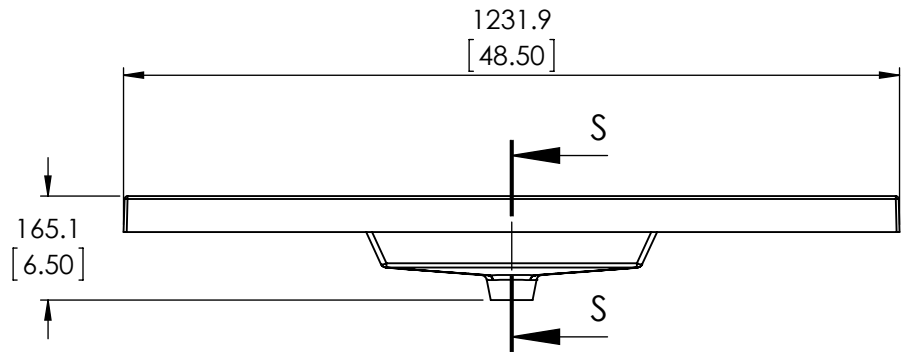

DESCRIPTION
48in Vanity w/White VTop - White
48in Vanity w/White VTop - Deep Blue

REV	ECO#	DESCRIPTION
0		New Release

**SIDE VIEW**

**FRONT VIEW**

**BACK VIEW**

**ISOMETRIC VIEW**

**PROPRIETARY AND CONFIDENTIAL**  
 THE INFORMATION CONTAINED IN THIS DRAWING IS THE  
 SOLE PROPERTY OF WOODCRAFTERS HOME PRODUCTS  
 L.L.C. ANY REPRODUCTION IN PART OR AS A WHOLE  
 WITHOUT THE WRITTEN PERMISSION OF WOODCRAFTERS  
 HOME PRODUCTS L.L.C. IS PROHIBITED.

UNLESS OTHERWISE SPECIFIED

DIMENSIONS ARE IN mm  
 and [inches]  
 AND TOLERANCES ARE  
 +/- 1.0 [0.04]

ITEM DESCRIPTION	DRAWING STATUS
Vtop Oslo 48.5x18.75 8 in	
Vtop Oslo 48.5x18.75 8 in White	

REV	DESCRIPTION
0	ADD NEW ITEM ID

DESCRIPTION
W0196 48in Vanity - White
W0196 48in Vanity - Deep Blue

REV	ECO#	DESCRIPTION
0		New Release

SIDE VIEW

FRONT VIEW

BACK VIEW

ISOMETRIC VIEW

**PROPRIETARY AND CONFIDENTIAL**  
 THE INFORMATION CONTAINED IN THIS DRAWING IS THE SOLE PROPERTY OF WOODCRAFTERS HOME PRODUCTS L.L.C. ANY REPRODUCTION IN PART OR AS A WHOLE WITHOUT THE WRITTEN PERMISSION OF WOODCRAFTERS HOME PRODUCTS L.L.C. IS PROHIBITED.

UNLESS OTHERWISE SPECIFIED  
 DIMENSIONS ARE IN mm  
 and [inches]  
 AND TOLERANCES ARE  
 +/- 1.0 [0.04]