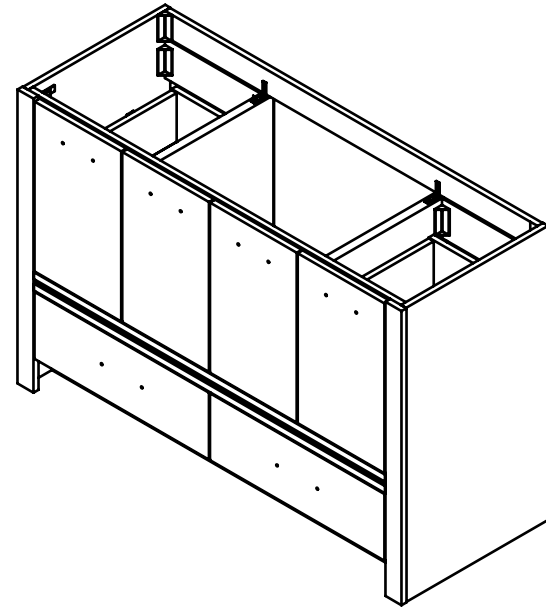

DESCRIPTION
48in Vanity w/White VTop - White
48in Vanity w/White VTop - Deep Blue

REV	ECO#	DESCRIPTION
0		New Release

**SIDE VIEW**

**FRONT VIEW**

**BACK VIEW**

**ISOMETRIC VIEW**

**PROPRIETARY AND CONFIDENTIAL**  
 THE INFORMATION CONTAINED IN THIS DRAWING IS THE  
 SOLE PROPERTY OF WOODCRAFTERS HOME PRODUCTS  
 L.L.C. ANY REPRODUCTION IN PART OR AS A WHOLE  
 WITHOUT THE WRITTEN PERMISSION OF WOODCRAFTERS  
 HOME PRODUCTS L.L.C. IS PROHIBITED.

DESCRIPTION
W0196 48in Vanity - White
W0196 48in Vanity - Deep Blue

REV	ECO#	DESCRIPTION
0		New Release

SIDE VIEW

FRONT VIEW

BACK VIEW

ISOMETRIC VIEW

**PROPRIETARY AND CONFIDENTIAL**  
 THE INFORMATION CONTAINED IN THIS DRAWING IS THE SOLE PROPERTY OF WOODCRAFTERS HOME PRODUCTS L.L.C. ANY REPRODUCTION IN PART OR AS A WHOLE WITHOUT THE WRITTEN PERMISSION OF WOODCRAFTERS HOME PRODUCTS L.L.C. IS PROHIBITED.