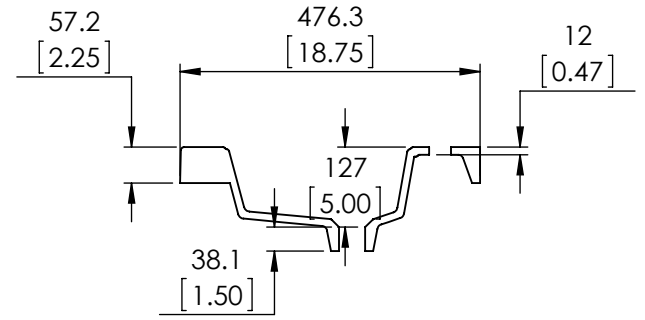

DESCRIPTION
48in Vanity w/White VTop - White
48in Vanity w/White VTop - Deep Blue

REV	ECO#	DESCRIPTION
0		New Release

**SIDE VIEW**

**FRONT VIEW**

**BACK VIEW**

**ISOMETRIC VIEW**

**PROPRIETARY AND CONFIDENTIAL**  
 THE INFORMATION CONTAINED IN THIS DRAWING IS THE  
 SOLE PROPERTY OF WOODCRAFTERS HOME PRODUCTS  
 L.L.C. ANY REPRODUCTION IN PART OR AS A WHOLE  
 WITHOUT THE WRITTEN PERMISSION OF WOODCRAFTERS  
 HOME PRODUCTS L.L.C. IS PROHIBITED.

UNLESS OTHERWISE SPECIFIED

DIMENSIONS ARE IN mm  
 and [inches]  
 AND TOLERANCES ARE  
 +/- 1.0 [0.04]

ITEM DESCRIPTION	DRAWING STATUS
Vtop Oslo 48.5x18.75 8 in	
Vtop Oslo 48.5x18.75 8 in White	

REV	DESCRIPTION
0	ADD NEW ITEM ID

DESCRIPTION
W0196 48in Vanity - White
W0196 48in Vanity - Deep Blue

REV	ECO#	DESCRIPTION
0		New Release

SIDE VIEW

FRONT VIEW

BACK VIEW

ISOMETRIC VIEW

**PROPRIETARY AND CONFIDENTIAL**  
 THE INFORMATION CONTAINED IN THIS DRAWING IS THE SOLE PROPERTY OF WOODCRAFTERS HOME PRODUCTS L.L.C. ANY REPRODUCTION IN PART OR AS A WHOLE WITHOUT THE WRITTEN PERMISSION OF WOODCRAFTERS HOME PRODUCTS L.L.C. IS PROHIBITED.

UNLESS OTHERWISE SPECIFIED  
 DIMENSIONS ARE IN mm  
 and [inches]  
 AND TOLERANCES ARE  
 +/- 1.0 [0.04]