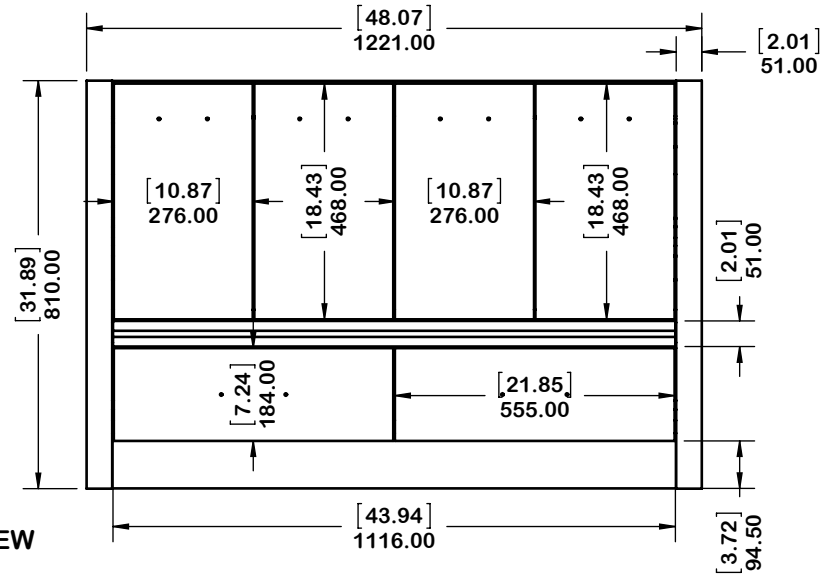

DESCRIPTION
48in Vanity w/White VTop - White
48in Vanity w/White VTop - Deep Blue

REV	ECO#	DESCRIPTION
0		New Release

**SIDE VIEW**

**FRONT VIEW**

**BACK VIEW**

**ISOMETRIC VIEW**

**PROPRIETARY AND CONFIDENTIAL**  
 THE INFORMATION CONTAINED IN THIS DRAWING IS THE  
 SOLE PROPERTY OF WOODCRAFTERS HOME PRODUCTS  
 L.L.C. ANY REPRODUCTION IN PART OR AS A WHOLE  
 WITHOUT THE WRITTEN PERMISSION OF WOODCRAFTERS  
 HOME PRODUCTS L.L.C. IS PROHIBITED.

UNLESS OTHERWISE SPECIFIED

DIMENSIONS ARE IN mm  
 and [inches]  
 AND TOLERANCES ARE  
 +/- 1.0 [0.04]

ITEM DESCRIPTION	DRAWING STATUS
Vtop Oslo 48.5x18.75 8 in	
Vtop Oslo 48.5x18.75 8 in White	

REV	DESCRIPTION
0	ADD NEW ITEM ID

DESCRIPTION
W0196 48in Vanity - White
W0196 48in Vanity - Deep Blue

REV	ECO#	DESCRIPTION
0		New Release

SIDE VIEW

FRONT VIEW

BACK VIEW

ISOMETRIC VIEW

**PROPRIETARY AND CONFIDENTIAL**  
 THE INFORMATION CONTAINED IN THIS DRAWING IS THE SOLE PROPERTY OF WOODCRAFTERS HOME PRODUCTS L.L.C. ANY REPRODUCTION IN PART OR AS A WHOLE WITHOUT THE WRITTEN PERMISSION OF WOODCRAFTERS HOME PRODUCTS L.L.C. IS PROHIBITED.

UNLESS OTHERWISE SPECIFIED  
 DIMENSIONS ARE IN mm  
 and [inches]  
 AND TOLERANCES ARE  
 +/- 1.0 [0.04]