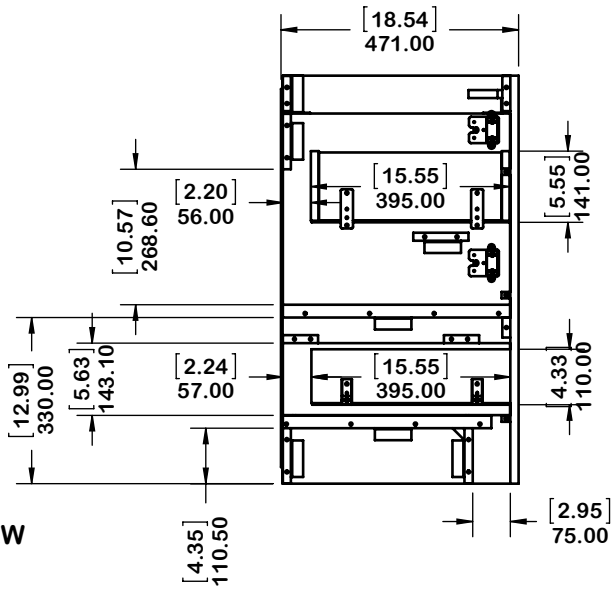

DESCRIPTION
48in Vanity w/White VTop - White
48in Vanity w/White VTop - Deep Blue

REV	ECO#	DESCRIPTION
0		New Release

**SIDE VIEW**

**FRONT VIEW**

**BACK VIEW**

**ISOMETRIC VIEW**

**PROPRIETARY AND CONFIDENTIAL**  
 THE INFORMATION CONTAINED IN THIS DRAWING IS THE  
 SOLE PROPERTY OF WOODCRAFTERS HOME PRODUCTS  
 L.L.C. ANY REPRODUCTION IN PART OR AS A WHOLE  
 WITHOUT THE WRITTEN PERMISSION OF WOODCRAFTERS  
 HOME PRODUCTS L.L.C. IS PROHIBITED.

UNLESS OTHERWISE SPECIFIED

DIMENSIONS ARE IN mm  
 and [inches]  
 AND TOLERANCES ARE  
 +/- 1.0 [0.04]

ITEM DESCRIPTION	DRAWING STATUS
Vtop Oslo 48.5x18.75 8 in	
Vtop Oslo 48.5x18.75 8 in White	

REV	DESCRIPTION
0	ADD NEW ITEM ID

DESCRIPTION
W0196 48in Vanity - White
W0196 48in Vanity - Deep Blue

REV	ECO#	DESCRIPTION
0		New Release

SIDE VIEW

FRONT VIEW

BACK VIEW

ISOMETRIC VIEW

**PROPRIETARY AND CONFIDENTIAL**  
 THE INFORMATION CONTAINED IN THIS DRAWING IS THE SOLE PROPERTY OF WOODCRAFTERS HOME PRODUCTS L.L.C. ANY REPRODUCTION IN PART OR AS A WHOLE WITHOUT THE WRITTEN PERMISSION OF WOODCRAFTERS HOME PRODUCTS L.L.C. IS PROHIBITED.

UNLESS OTHERWISE SPECIFIED  
 DIMENSIONS ARE IN mm  
 and [inches]  
 AND TOLERANCES ARE  
 +/- 1.0 [0.04]