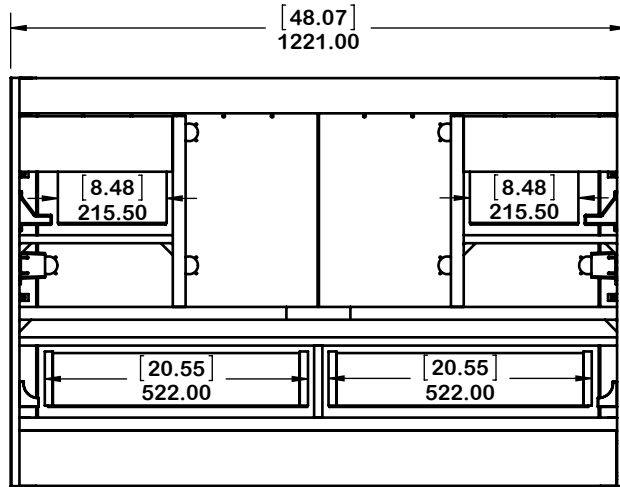

DESCRIPTION
48in Vanity w/White VTop - White
48in Vanity w/White VTop - Deep Blue

REV	ECO#	DESCRIPTION
0		New Release

**SIDE VIEW**

**FRONT VIEW**

**BACK VIEW**

**ISOMETRIC VIEW**

**PROPRIETARY AND CONFIDENTIAL**  
 THE INFORMATION CONTAINED IN THIS DRAWING IS THE  
 SOLE PROPERTY OF WOODCRAFTERS HOME PRODUCTS  
 L.L.C. ANY REPRODUCTION IN PART OR AS A WHOLE  
 WITHOUT THE WRITTEN PERMISSION OF WOODCRAFTERS  
 HOME PRODUCTS L.L.C. IS PROHIBITED.

UNLESS OTHERWISE SPECIFIED

DIMENSIONS ARE IN mm  
 and [inches]  
 AND TOLERANCES ARE  
 +/- 1.0 [0.04]

ITEM DESCRIPTION	DRAWING STATUS
Vtop Oslo 48.5x18.75 8 in	
Vtop Oslo 48.5x18.75 8 in White	

REV	DESCRIPTION
0	ADD NEW ITEM ID

DESCRIPTION
W0196 48in Vanity - White
W0196 48in Vanity - Deep Blue

REV	ECO#	DESCRIPTION
0		New Release

SIDE VIEW

FRONT VIEW

BACK VIEW

ISOMETRIC VIEW

**PROPRIETARY AND CONFIDENTIAL**  
 THE INFORMATION CONTAINED IN THIS DRAWING IS THE SOLE PROPERTY OF WOODCRAFTERS HOME PRODUCTS L.L.C. ANY REPRODUCTION IN PART OR AS A WHOLE WITHOUT THE WRITTEN PERMISSION OF WOODCRAFTERS HOME PRODUCTS L.L.C. IS PROHIBITED.

UNLESS OTHERWISE SPECIFIED  
 DIMENSIONS ARE IN mm  
 and [inches]  
 AND TOLERANCES ARE  
 +/- 1.0 [0.04]