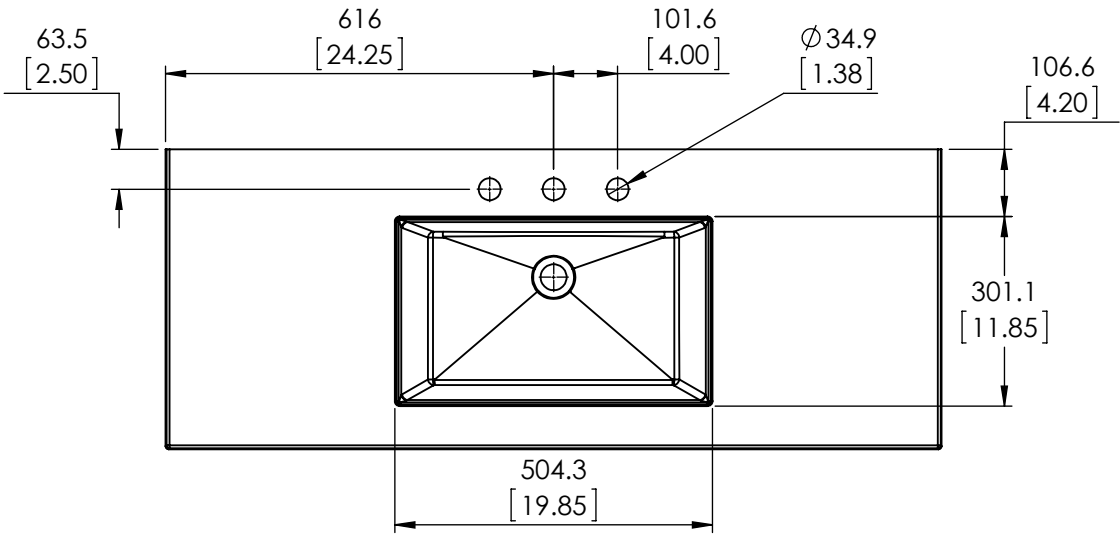

DESCRIPTION
48in Vanity w/White VTop - White
48in Vanity w/White VTop - Deep Blue

REV	ECO#	DESCRIPTION
0		New Release

**SIDE VIEW**

**FRONT VIEW**

**BACK VIEW**

**ISOMETRIC VIEW**

**PROPRIETARY AND CONFIDENTIAL**  
 THE INFORMATION CONTAINED IN THIS DRAWING IS THE  
 SOLE PROPERTY OF WOODCRAFTERS HOME PRODUCTS  
 L.L.C. ANY REPRODUCTION IN PART OR AS A WHOLE  
 WITHOUT THE WRITTEN PERMISSION OF WOODCRAFTERS  
 HOME PRODUCTS L.L.C. IS PROHIBITED.

UNLESS OTHERWISE SPECIFIED

DIMENSIONS ARE IN mm  
 and [inches]  
 AND TOLERANCES ARE  
 +/- 1.0 [0.04]

ITEM DESCRIPTION	DRAWING STATUS
Vtop Oslo 48.5x18.75 8 in	
Vtop Oslo 48.5x18.75 8 in White	

REV	DESCRIPTION
0	ADD NEW ITEM ID

DESCRIPTION
W0196 48in Vanity - White
W0196 48in Vanity - Deep Blue

REV	ECO#	DESCRIPTION
0		New Release

SIDE VIEW

FRONT VIEW

BACK VIEW

ISOMETRIC VIEW

**PROPRIETARY AND CONFIDENTIAL**  
 THE INFORMATION CONTAINED IN THIS DRAWING IS THE SOLE PROPERTY OF WOODCRAFTERS HOME PRODUCTS L.L.C. ANY REPRODUCTION IN PART OR AS A WHOLE WITHOUT THE WRITTEN PERMISSION OF WOODCRAFTERS HOME PRODUCTS L.L.C. IS PROHIBITED.

UNLESS OTHERWISE SPECIFIED  
 DIMENSIONS ARE IN mm  
 and [inches]  
 AND TOLERANCES ARE  
 +/- 1.0 [0.04]