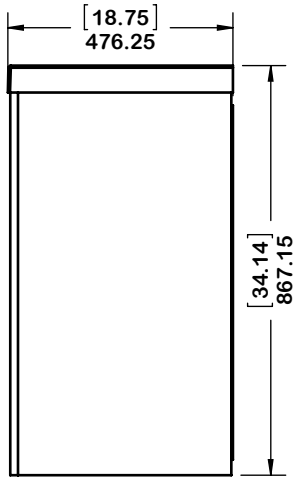

DESCRIPTION
48in Vanity w/White VTop - White
48in Vanity w/White VTop - Deep Blue

REV	ECO#	DESCRIPTION
0		New Release

**SIDE VIEW**

**FRONT VIEW**

**BACK VIEW**

**ISOMETRIC VIEW**

**PROPRIETARY AND CONFIDENTIAL**  
 THE INFORMATION CONTAINED IN THIS DRAWING IS THE  
 SOLE PROPERTY OF WOODCRAFTERS HOME PRODUCTS  
 L.L.C. ANY REPRODUCTION IN PART OR AS A WHOLE  
 WITHOUT THE WRITTEN PERMISSION OF WOODCRAFTERS  
 HOME PRODUCTS L.L.C. IS PROHIBITED.

UNLESS OTHERWISE SPECIFIED

DIMENSIONS ARE IN mm  
 and [inches]  
 AND TOLERANCES ARE  
 +/- 1.0 [0.04]

ITEM DESCRIPTION	DRAWING STATUS
Vtop Oslo 48.5x18.75 8 in	
Vtop Oslo 48.5x18.75 8 in White	

REV	DESCRIPTION
0	ADD NEW ITEM ID

DESCRIPTION
W0196 48in Vanity - White
W0196 48in Vanity - Deep Blue

REV	ECO#	DESCRIPTION
0		New Release

SIDE VIEW

FRONT VIEW

BACK VIEW

ISOMETRIC VIEW

**PROPRIETARY AND CONFIDENTIAL**  
 THE INFORMATION CONTAINED IN THIS DRAWING IS THE SOLE PROPERTY OF WOODCRAFTERS HOME PRODUCTS L.L.C. ANY REPRODUCTION IN PART OR AS A WHOLE WITHOUT THE WRITTEN PERMISSION OF WOODCRAFTERS HOME PRODUCTS L.L.C. IS PROHIBITED.

UNLESS OTHERWISE SPECIFIED  
 DIMENSIONS ARE IN mm  
 and [inches]  
 AND TOLERANCES ARE  
 +/- 1.0 [0.04]