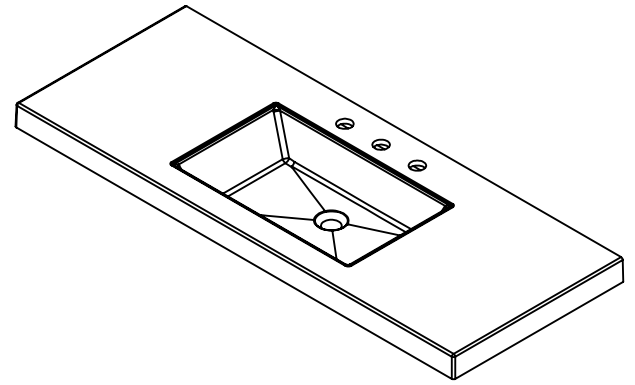

DESCRIPTION
48in Vanity w/White VTop - White
48in Vanity w/White VTop - Deep Blue

REV	ECO#	DESCRIPTION
0		New Release

**SIDE VIEW**

**FRONT VIEW**

**BACK VIEW**

**ISOMETRIC VIEW**

**PROPRIETARY AND CONFIDENTIAL**  
 THE INFORMATION CONTAINED IN THIS DRAWING IS THE  
 SOLE PROPERTY OF WOODCRAFTERS HOME PRODUCTS  
 L.L.C. ANY REPRODUCTION IN PART OR AS A WHOLE  
 WITHOUT THE WRITTEN PERMISSION OF WOODCRAFTERS  
 HOME PRODUCTS L.L.C. IS PROHIBITED.

UNLESS OTHERWISE SPECIFIED

DIMENSIONS ARE IN mm  
 and [inches]  
 AND TOLERANCES ARE  
 +/- 1.0 [0.04]

ITEM DESCRIPTION	DRAWING STATUS
Vtop Oslo 48.5x18.75 8 in	
Vtop Oslo 48.5x18.75 8 in White	

REV	DESCRIPTION
0	ADD NEW ITEM ID