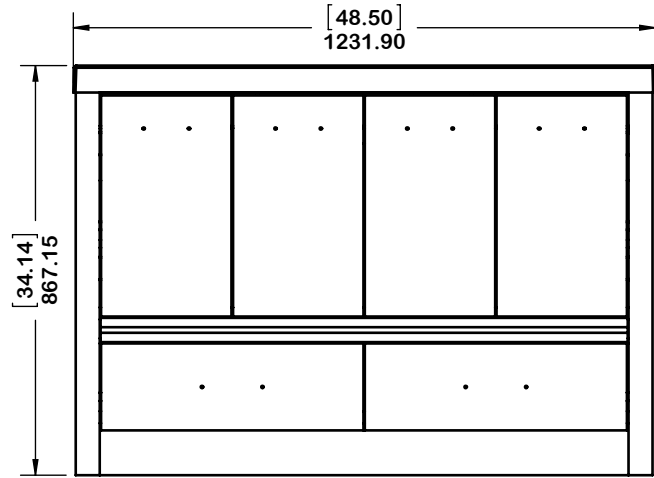

DESCRIPTION
48in Vanity w/White VTop - White
48in Vanity w/White VTop - Deep Blue

REV	ECO#	DESCRIPTION
0		New Release

**SIDE VIEW**

**FRONT VIEW**

**BACK VIEW**

**ISOMETRIC VIEW**

**PROPRIETARY AND CONFIDENTIAL**  
 THE INFORMATION CONTAINED IN THIS DRAWING IS THE  
 SOLE PROPERTY OF WOODCRAFTERS HOME PRODUCTS  
 L.L.C. ANY REPRODUCTION IN PART OR AS A WHOLE  
 WITHOUT THE WRITTEN PERMISSION OF WOODCRAFTERS  
 HOME PRODUCTS L.L.C. IS PROHIBITED.

UNLESS OTHERWISE SPECIFIED

DIMENSIONS ARE IN mm  
 and [inches]  
 AND TOLERANCES ARE  
 +/- 1.0 [0.04]

ITEM DESCRIPTION	DRAWING STATUS
Vtop Oslo 48.5x18.75 8 in	
Vtop Oslo 48.5x18.75 8 in White	

REV	DESCRIPTION
0	ADD NEW ITEM ID

UNLESS OTHERWISE SPECIFIED  
 DIMENSIONS ARE IN mm  
 and [inches]  
 AND TOLERANCES ARE  
 +/- 1.0 [0.04]