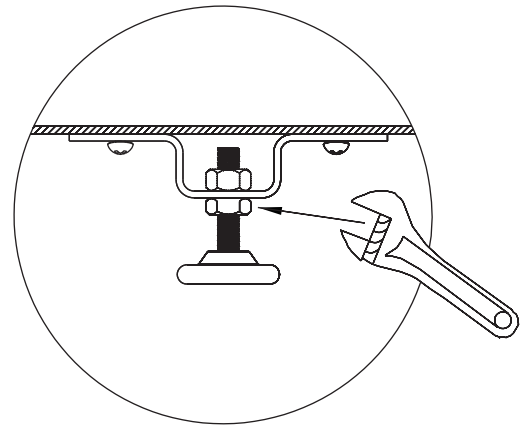

\* Use a 6mm(1/4") drill bit for ceramic when drilling into ceramic tiles

## CHOOSE A CONFIGURATION

# PARTS LISTING

ITEM	PARTS	DIAGRAM	QTY	ITEM	PARTS	DIAGRAM	QTY
1	Guide rail bracket		2	10	Ø55 Roller		2
2	Track holder for fixed panel		2	11	Anti jumping knob		2
3	Rail		1	12	Screw St4x30		2
4	Fixed panel		1	13	Wall plugs Ø6		2
5	Wall mount bracket		1	14	Door seal		2
6	Screw St4x20		1	15	Sliding door		1
7	Floor guide for fixed glass		1	16	Handle		1
8	Floor guide for door glass		1	17	Fixed panel seal		1
9	Anti-splash threshold		1				

1

2

Product Height	A	B	C
60"(1524mm)	56 1/4"(1429mm)	5 7/8" (150mm)	1" (25.4mm)
66"(1676mm)	62 1/4"(1581mm)		
72"(1828mm)	69 (1753mm)		
75"(1905mm)	71 1/4"(1810mm)		
76"(1930mm)	72 1/4"(1835mm)		
78"(1981mm)	74 1/4"(1886mm)		
79"(2006mm)	75 1/4"(1911mm)		