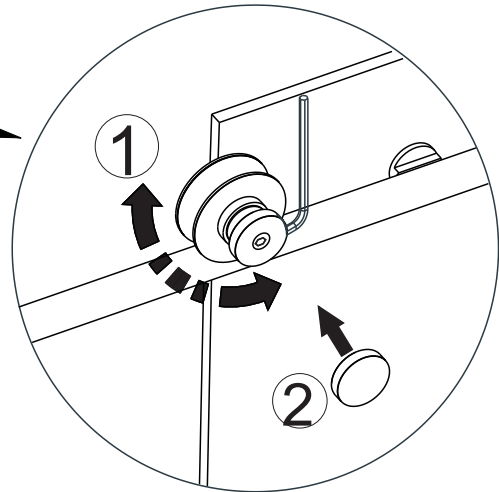

# PARTS LISTING

ITEM	PARTS	DIAGRAM	QTY	ITEM	PARTS	DIAGRAM	QTY
1	Guide rail bracket		2	10	Ø55 Roller		2
2	Track holder for fixed panel		2	11	Anti jumping knob		2
3	Rail		1	12	Screw St4x30		2
4	Fixed panel		1	13	Wall plugs Ø6		2
5	Wall mount bracket		1	14	Door seal		2
6	Screw St4x20		1	15	Sliding door		1
7	Floor guide for fixed glass		1	16	Handle		1
8	Floor guide for door glass		1	17	Fixed panel seal		1
9	Anti-splash threshold		1				

1

2

Product Height	A	B	C
60"(1524mm)	56 1/4"(1429mm)	5 7/8" (150mm)	1" (25.4mm)
66"(1676mm)	62 1/4"(1581mm)		
72"(1828mm)	69 (1753mm)		
75"(1905mm)	71 1/4"(1810mm)		
76"(1930mm)	72 1/4"(1835mm)		
78"(1981mm)	74 1/4"(1886mm)		
79"(2006mm)	75 1/4"(1911mm)		

3

4

5

6

7

8

9

10