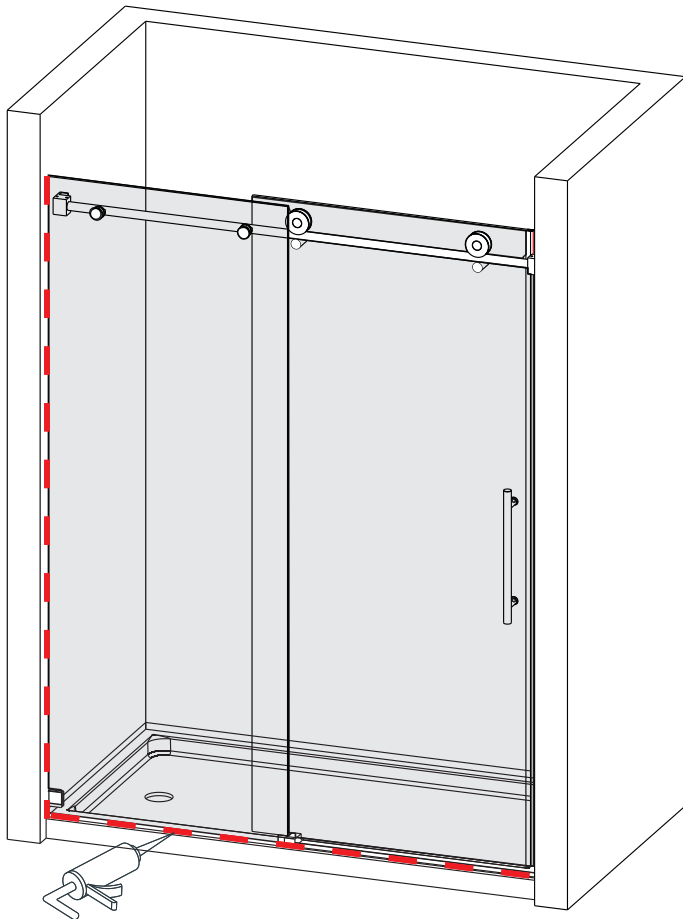

# PARTS LISTING

ITEM	PARTS	DIAGRAM	QTY	ITEM	PARTS	DIAGRAM	QTY
1	Guide rail bracket		2	10	Ø55 Roller		2
2	Track holder for fixed panel		2	11	Anti jumping knob		2
3	Rail		1	12	Screw St4x30		2
4	Fixed panel		1	13	Wall plugs Ø6		2
5	Wall mount bracket		1	14	Door seal		2
6	Screw St4x20		1	15	Sliding door		1
7	Floor guide for fixed glass		1	16	Handle		1
8	Floor guide for door glass		1	17	Fixed panel seal		1
9	Anti-splash threshold		1				

1

2

Product Height	A	B	C
60"(1524mm)	56 1/4"(1429mm)	5 7/8" (150mm)	1" (25.4mm)
66"(1676mm)	62 1/4"(1581mm)		
72"(1828mm)	69 (1753mm)		
75"(1905mm)	71 1/4"(1810mm)		
76"(1930mm)	72 1/4"(1835mm)		
78"(1981mm)	74 1/4"(1886mm)		
79"(2006mm)	75 1/4"(1911mm)		

11

12

13

14

**24** HOURS