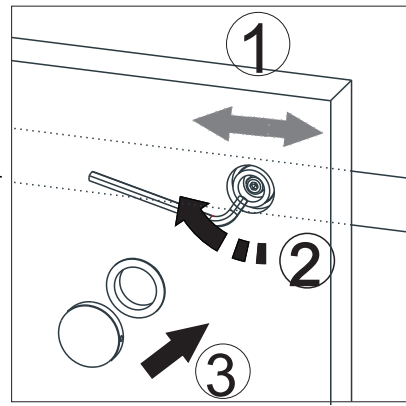

# PARTS LISTING

ITEM	PARTS	DIAGRAM	QTY	ITEM	PARTS	DIAGRAM	QTY
1	Guide rail bracket		2	10	Ø55 Roller		2
2	Track holder for fixed panel		2	11	Anti jumping knob		2
3	Rail		1	12	Screw St4x30		2
4	Fixed panel		1	13	Wall plugs Ø6		2
5	Wall mount bracket		1	14	Door seal		2
6	Screw St4x20		1	15	Sliding door		1
7	Floor guide for fixed glass		1	16	Handle		1
8	Floor guide for door glass		1	17	Fixed panel seal		1
9	Anti-splash threshold		1				

1

2

Product Height	A	B	C
60"(1524mm)	56 1/4"(1429mm)	5 7/8" (150mm)	1" (25.4mm)
66"(1676mm)	62 1/4"(1581mm)		
72"(1828mm)	69 (1753mm)		
75"(1905mm)	71 1/4"(1810mm)		
76"(1930mm)	72 1/4"(1835mm)		
78"(1981mm)	74 1/4"(1886mm)		
79"(2006mm)	75 1/4"(1911mm)		

3

4

5

6

7

8

9

10