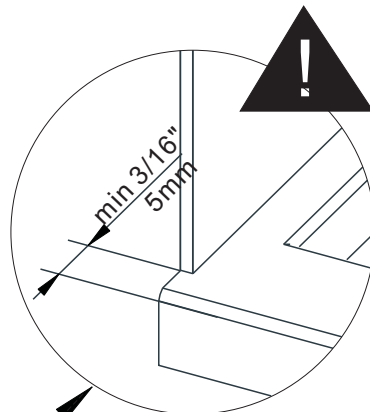

\* Use a 6mm(1/4") drill bit for ceramic when drilling into ceramic tiles

# PARTS LISTING

ITEM	PARTS	DIAGRAM	QTY	ITEM	PARTS	DIAGRAM	QTY
1	Guide rail bracket		2	10	Ø55 Roller		2
2	Track holder for fixed panel		2	11	Anti jumping knob		2
3	Rail		1	12	Screw St4x30		2
4	Fixed panel		1	13	Wall plugs Ø6		2
5	Wall mount bracket		1	14	Door seal		2
6	Screw St4x20		1	15	Sliding door		1
7	Floor guide for fixed glass		1	16	Handle		1
8	Floor guide for door glass		1	17	Fixed panel seal		1
9	Anti-splash threshold		1				

1

2

Product Height	A	B	C
60"(1524mm)	56 1/4"(1429mm)	5 7/8" (150mm)	1" (25.4mm)
66"(1676mm)	62 1/4"(1581mm)		
72"(1828mm)	69 (1753mm)		
75"(1905mm)	71 1/4"(1810mm)		
76"(1930mm)	72 1/4"(1835mm)		
78"(1981mm)	74 1/4"(1886mm)		
79"(2006mm)	75 1/4"(1911mm)		