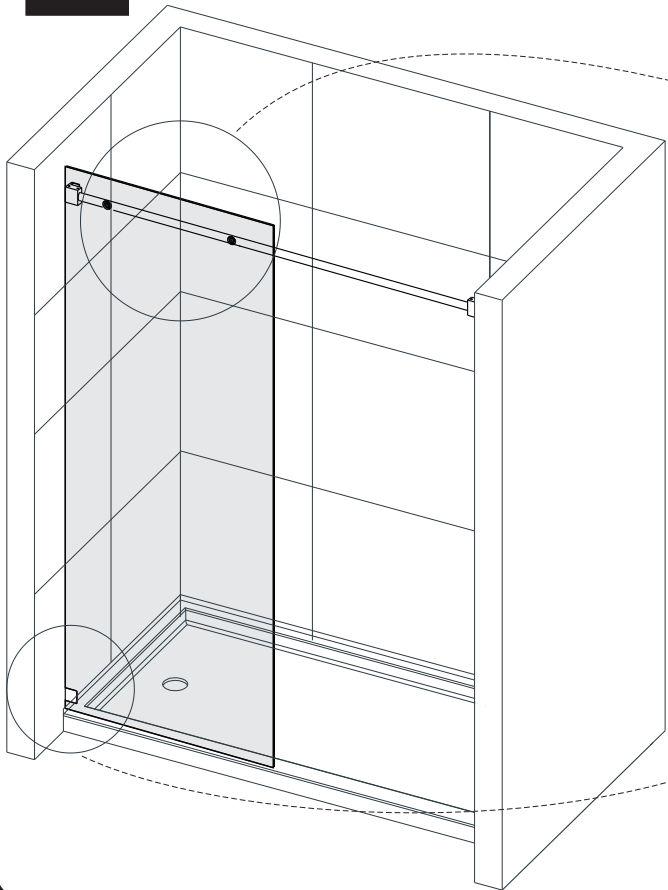

# PARTS LISTING

ITEM	PARTS	DIAGRAM	QTY	ITEM	PARTS	DIAGRAM	QTY
1	Guide rail bracket		2	10	Ø55 Roller		2
2	Track holder for fixed panel		2	11	Anti jumping knob		2
3	Rail		1	12	Screw St4x30		2
4	Fixed panel		1	13	Wall plugs Ø6		2
5	Wall mount bracket		1	14	Door seal		2
6	Screw St4x20		1	15	Sliding door		1
7	Floor guide for fixed glass		1	16	Handle		1
8	Floor guide for door glass		1	17	Fixed panel seal		1
9	Anti-splash threshold		1				

1

2

Product Height	A	B	C
60"(1524mm)	56 1/4"(1429mm)	5 7/8" (150mm)	1" (25.4mm)
66"(1676mm)	62 1/4"(1581mm)		
72"(1828mm)	69 (1753mm)		
75"(1905mm)	71 1/4"(1810mm)		
76"(1930mm)	72 1/4"(1835mm)		
78"(1981mm)	74 1/4"(1886mm)		
79"(2006mm)	75 1/4"(1911mm)		

3

4

5

6

7

8

9

10