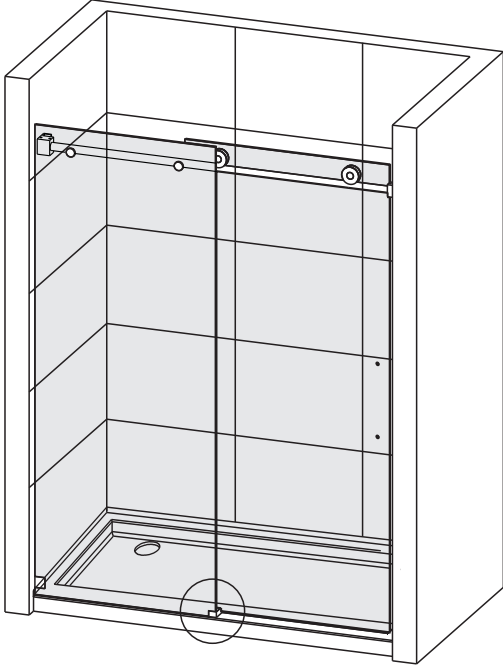

# PARTS LISTING

ITEM	PARTS	DIAGRAM	QTY	ITEM	PARTS	DIAGRAM	QTY
1	Guide rail bracket		2	10	Ø55 Roller		2
2	Track holder for fixed panel		2	11	Anti jumping knob		2
3	Rail		1	12	Screw St4x30		2
4	Fixed panel		1	13	Wall plugs Ø6		2
5	Wall mount bracket		1	14	Door seal		2
6	Screw St4x20		1	15	Sliding door		1
7	Floor guide for fixed glass		1	16	Handle		1
8	Floor guide for door glass		1	17	Fixed panel seal		1
9	Anti-splash threshold		1				

1

2

Product Height	A	B	C
60"(1524mm)	56 1/4"(1429mm)	5 7/8" (150mm)	1" (25.4mm)
66"(1676mm)	62 1/4"(1581mm)		
72"(1828mm)	69 (1753mm)		
75"(1905mm)	71 1/4"(1810mm)		
76"(1930mm)	72 1/4"(1835mm)		
78"(1981mm)	74 1/4"(1886mm)		
79"(2006mm)	75 1/4"(1911mm)		

3

4

5

6

7

8

9

10