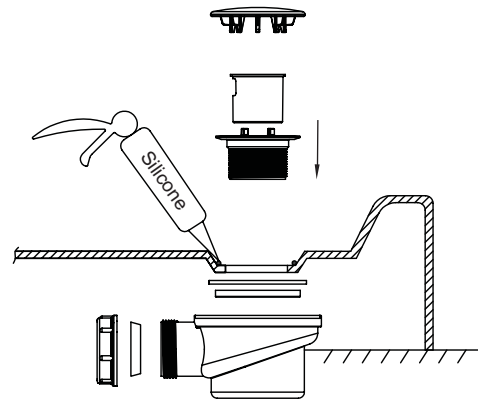

\* Use a 6mm(1/4") drill bit for ceramic when drilling into ceramic tiles

## CHOOSE A CONFIGURATION

# PARTS LISTING

ITEM	PARTS	DIAGRAM	QTY	ITEM	PARTS	DIAGRAM	QTY
1	Guide rail bracket		2	10	Ø55 Roller		2
2	Track holder for fixed panel		2	11	Anti jumping knob		2
3	Rail		1	12	Screw St4x30		2
4	Fixed panel		1	13	Wall plugs Ø6		2
5	Wall mount bracket		1	14	Door seal		2
6	Screw St4x20		1	15	Sliding door		1
7	Floor guide for fixed glass		1	16	Handle		1
8	Floor guide for door glass		1	17	Fixed panel seal		1
9	Anti-splash threshold		1				

1

2

Product Height	A	B	C
60"(1524mm)	56 1/4"(1429mm)	5 7/8" (150mm)	1" (25.4mm)
66"(1676mm)	62 1/4"(1581mm)		
72"(1828mm)	69 (1753mm)		
75"(1905mm)	71 1/4"(1810mm)		
76"(1930mm)	72 1/4"(1835mm)		
78"(1981mm)	74 1/4"(1886mm)		
79"(2006mm)	75 1/4"(1911mm)		