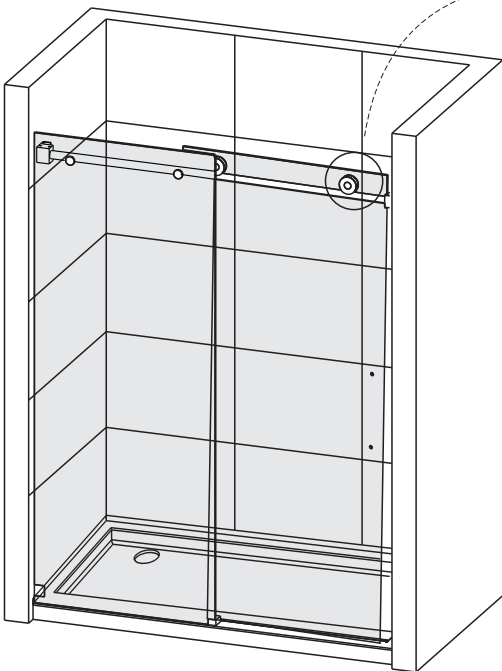

# PARTS LISTING

ITEM	PARTS	DIAGRAM	QTY	ITEM	PARTS	DIAGRAM	QTY
1	Guide rail bracket		2	10	Ø55 Roller		2
2	Track holder for fixed panel		2	11	Anti jumping knob		2
3	Rail		1	12	Screw St4x30		2
4	Fixed panel		1	13	Wall plugs Ø6		2
5	Wall mount bracket		1	14	Door seal		2
6	Screw St4x20		1	15	Sliding door		1
7	Floor guide for fixed glass		1	16	Handle		1
8	Floor guide for door glass		1	17	Fixed panel seal		1
9	Anti-splash threshold		1				

1

2

Product Height	A	B	C
60"(1524mm)	56 1/4"(1429mm)	5 7/8" (150mm)	1" (25.4mm)
66"(1676mm)	62 1/4"(1581mm)		
72"(1828mm)	69 (1753mm)		
75"(1905mm)	71 1/4"(1810mm)		
76"(1930mm)	72 1/4"(1835mm)		
78"(1981mm)	74 1/4"(1886mm)		
79"(2006mm)	75 1/4"(1911mm)		

3

4

5

6

7

8

9

10