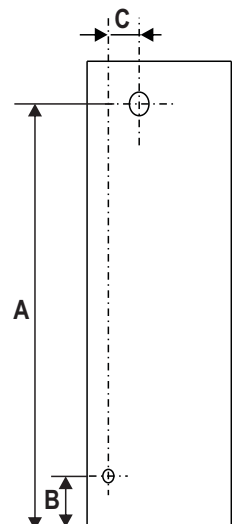

\* Use a 6mm(1/4") drill bit for ceramic when drilling into ceramic tiles

# PARTS LISTING

ITEM	PARTS	DIAGRAM	QTY	ITEM	PARTS	DIAGRAM	QTY
1	Guide rail bracket		2	10	Ø55 Roller		2
2	Track holder for fixed panel		2	11	Anti jumping knob		2
3	Rail		1	12	Screw St4x30		2
4	Fixed panel		1	13	Wall plugs Ø6		2
5	Wall mount bracket		1	14	Door seal		2
6	Screw St4x20		1	15	Sliding door		1
7	Floor guide for fixed glass		1	16	Handle		1
8	Floor guide for door glass		1	17	Fixed panel seal		1
9	Anti-splash threshold		1				

1

2

Product Height	A	B	C
60"(1524mm)	56 1/4"(1429mm)	5 7/8" (150mm)	1" (25.4mm)
66"(1676mm)	62 1/4"(1581mm)		
72"(1828mm)	69 (1753mm)		
75"(1905mm)	71 1/4"(1810mm)		
76"(1930mm)	72 1/4"(1835mm)		
78"(1981mm)	74 1/4"(1886mm)		
79"(2006mm)	75 1/4"(1911mm)		