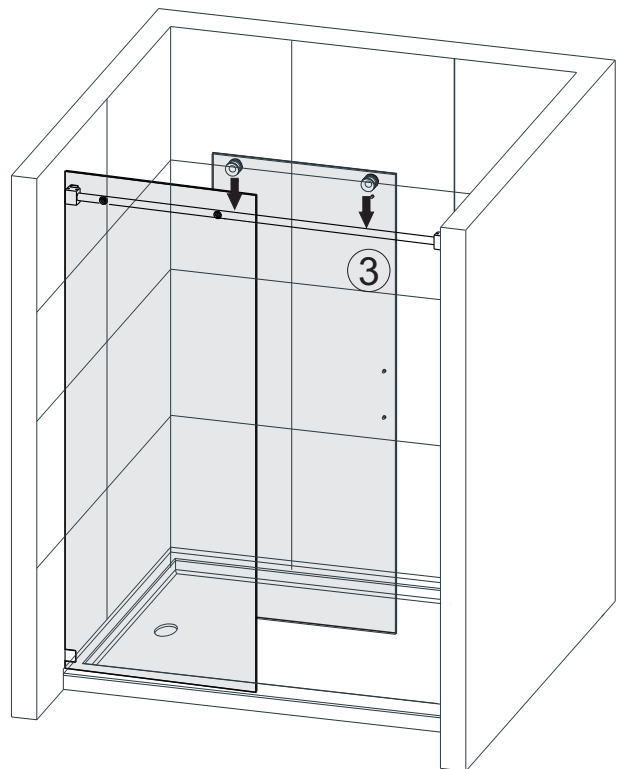

# PARTS LISTING

ITEM	PARTS	DIAGRAM	QTY	ITEM	PARTS	DIAGRAM	QTY
1	Guide rail bracket		2	10	Ø55 Roller		2
2	Track holder for fixed panel		2	11	Anti jumping knob		2
3	Rail		1	12	Screw St4x30		2
4	Fixed panel		1	13	Wall plugs Ø6		2
5	Wall mount bracket		1	14	Door seal		2
6	Screw St4x20		1	15	Sliding door		1
7	Floor guide for fixed glass		1	16	Handle		1
8	Floor guide for door glass		1	17	Fixed panel seal		1
9	Anti-splash threshold		1				

1

2

Product Height	A	B	C
60"(1524mm)	56 1/4"(1429mm)	5 7/8" (150mm)	1" (25.4mm)
66"(1676mm)	62 1/4"(1581mm)		
72"(1828mm)	69 (1753mm)		
75"(1905mm)	71 1/4"(1810mm)		
76"(1930mm)	72 1/4"(1835mm)		
78"(1981mm)	74 1/4"(1886mm)		
79"(2006mm)	75 1/4"(1911mm)		

3

4

5

6

7

8

9

10