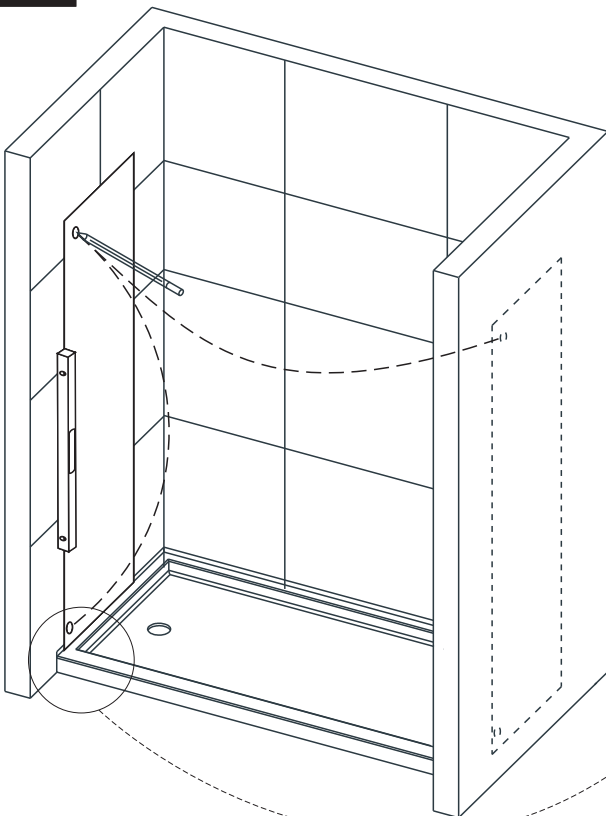

# PARTS LISTING

ITEM	PARTS	DIAGRAM	QTY	ITEM	PARTS	DIAGRAM	QTY
1	Guide rail bracket		2	10	Ø55 Roller		2
2	Track holder for fixed panel		2	11	Anti jumping knob		2
3	Rail		1	12	Screw St4x30		2
4	Fixed panel		1	13	Wall plugs Ø6		2
5	Wall mount bracket		1	14	Door seal		2
6	Screw St4x20		1	15	Sliding door		1
7	Floor guide for fixed glass		1	16	Handle		1
8	Floor guide for door glass		1	17	Fixed panel seal		1
9	Anti-splash threshold		1				

1

2

Product Height	A	B	C
60"(1524mm)	56 1/4"(1429mm)	5 7/8" (150mm)	1" (25.4mm)
66"(1676mm)	62 1/4"(1581mm)		
72"(1828mm)	69 (1753mm)		
75"(1905mm)	71 1/4"(1810mm)		
76"(1930mm)	72 1/4"(1835mm)		
78"(1981mm)	74 1/4"(1886mm)		
79"(2006mm)	75 1/4"(1911mm)		