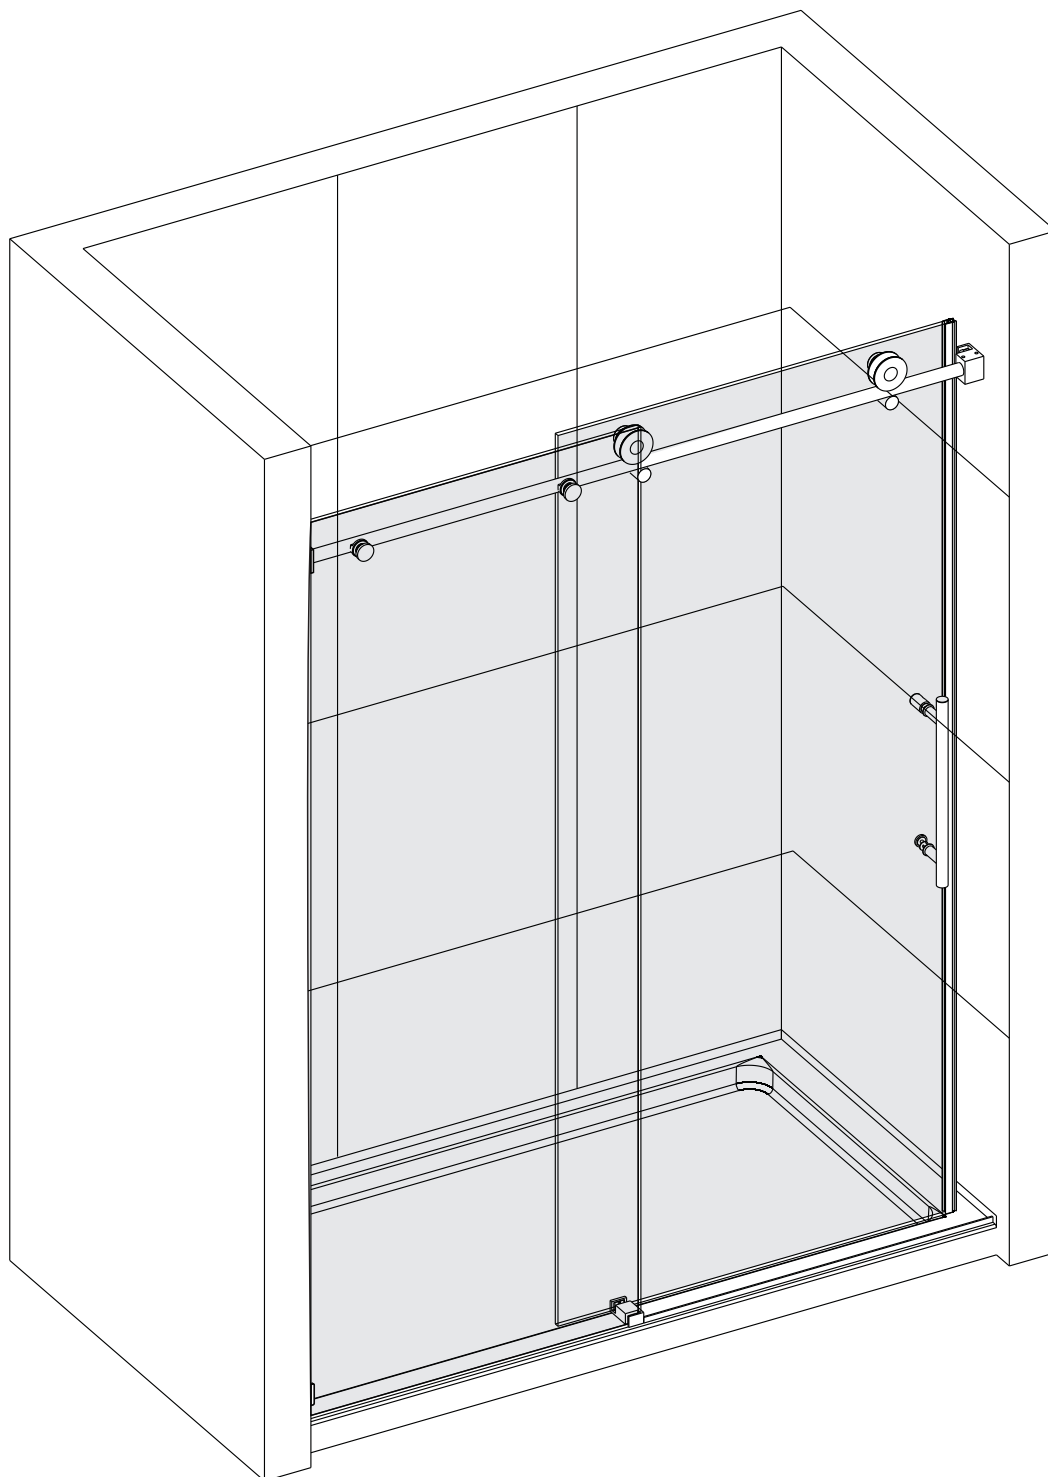

INSTRUCTION MANUAL

2 PEOPLE REQUIRED