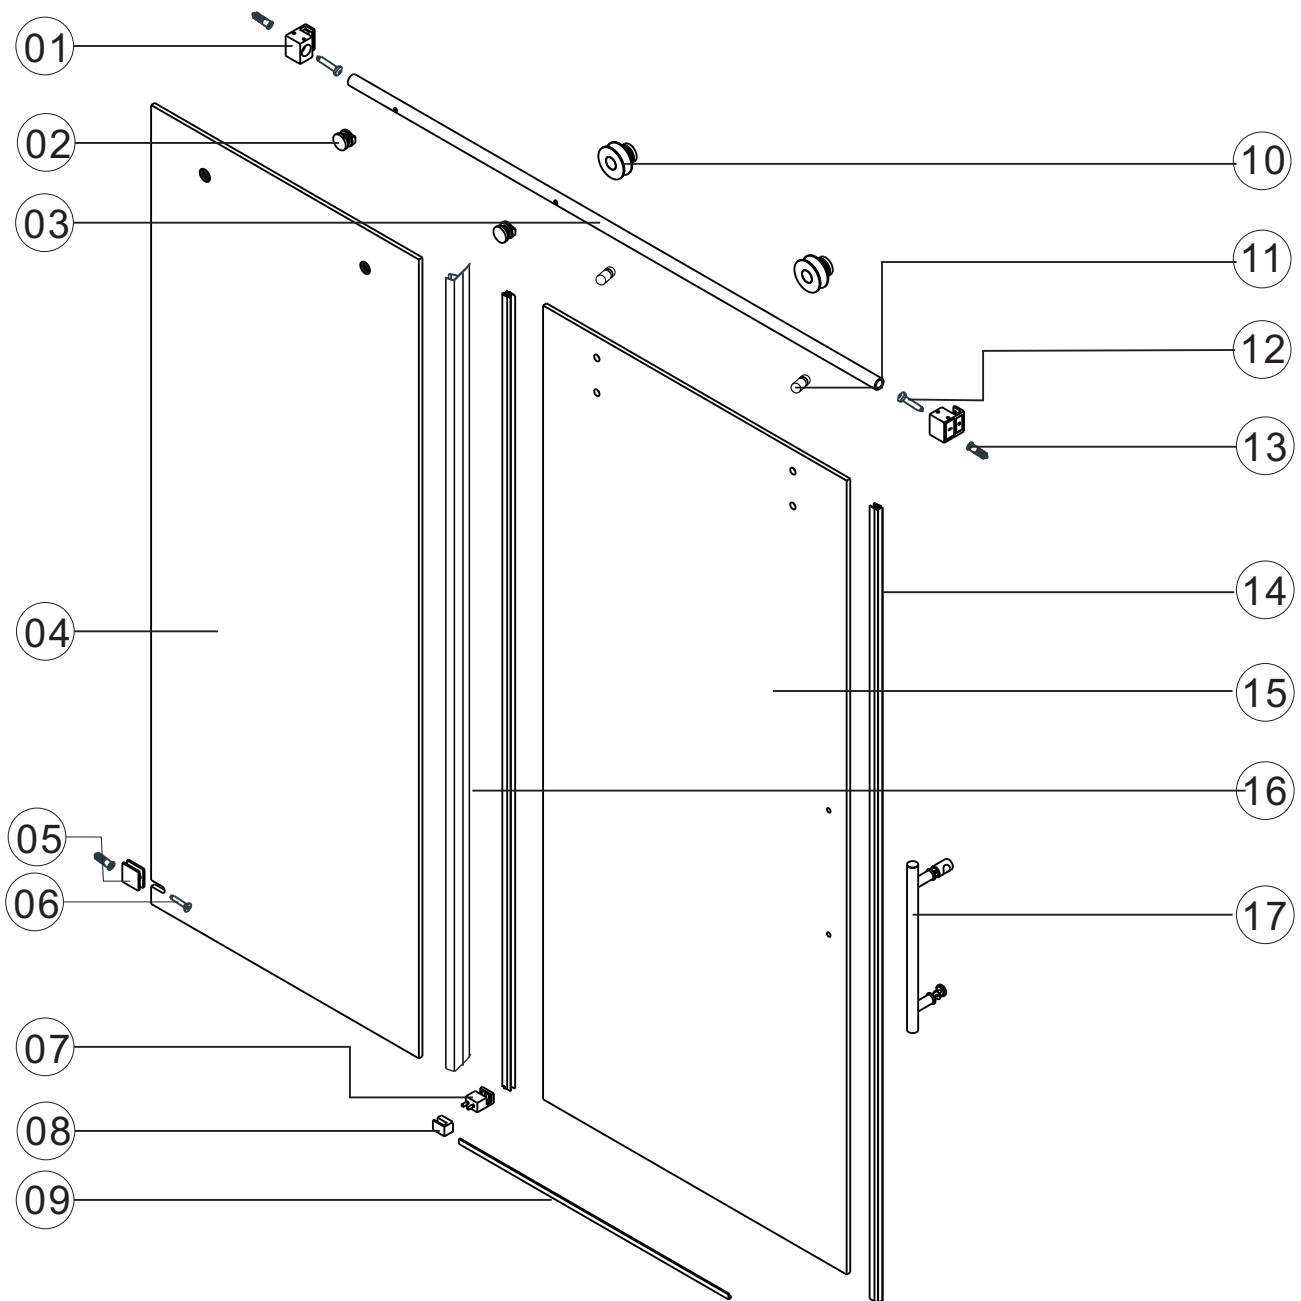

PARTS LISTING

ITEM	PARTS	DIAGRAM	QTY	ITEM	PARTS	DIAGRAM	QTY
1	Guide rail bracket		2	10	Ø55 Roller		2
2	Track holder for fixed panel		2	11	Anti jumping knob		2
3	Rail		1	12	Screw St4x30		2
4	Fixed panel		1	13	Wall plugs Ø6		2
5	Wall mount bracket		1	14	Door seal		2
6	Screw St4x20		1	15	Sliding door		1
7	Floor guide for fixed glass		1	16	Handle		1
8	Floor guide for door glass		1	17	Fixed panel seal		1
9	Anti-splash threshold		1