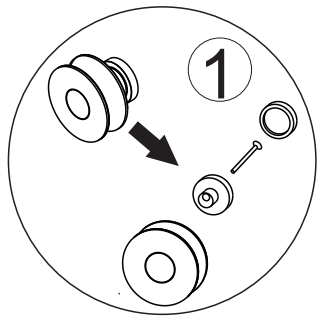

# PARTS LISTING

ITEM	PARTS	DIAGRAM	QTY	ITEM	PARTS	DIAGRAM	QTY
1	Guide rail bracket		2	10	Ø55 Roller		2
2	Track holder for fixed panel		2	11	Anti jumping knob		2
3	Rail		1	12	Screw St4x30		2
4	Fixed panel		1	13	Wall plugs Ø6		2
5	Wall mount bracket		1	14	Door seal		2
6	Screw St4x20		1	15	Sliding door		1
7	Floor guide for fixed glass		1	16	Handle		1
8	Floor guide for door glass		1	17	Fixed panel seal		1
9	Anti-splash threshold		1				

1

2

Product Height	A	B	C
60"(1524mm)	56 1/4"(1429mm)	5 7/8" (150mm)	1" (25.4mm)
66"(1676mm)	62 1/4"(1581mm)		
72"(1828mm)	69 (1753mm)		
75"(1905mm)	71 1/4"(1810mm)		
76"(1930mm)	72 1/4"(1835mm)		
78"(1981mm)	74 1/4"(1886mm)		
79"(2006mm)	75 1/4"(1911mm)		

3

4

5

6

7

8

9

10