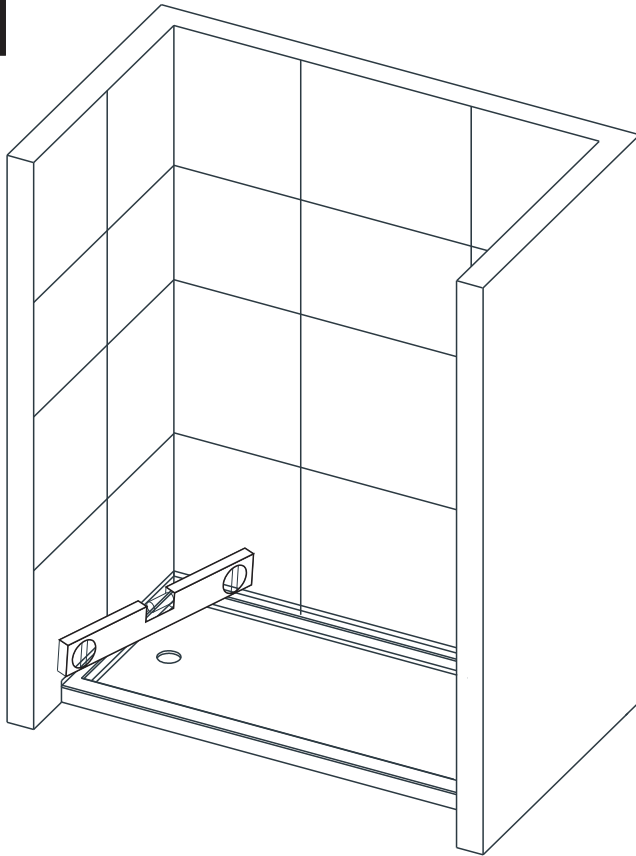

## CHOOSE A CONFIGURATION

# PARTS LISTING

ITEM	PARTS	DIAGRAM	QTY	ITEM	PARTS	DIAGRAM	QTY
1	Guide rail bracket		2	10	Ø55 Roller		2
2	Track holder for fixed panel		2	11	Anti jumping knob		2
3	Rail		1	12	Screw St4x30		2
4	Fixed panel		1	13	Wall plugs Ø6		2
5	Wall mount bracket		1	14	Door seal		2
6	Screw St4x20		1	15	Sliding door		1
7	Floor guide for fixed glass		1	16	Handle		1
8	Floor guide for door glass		1	17	Fixed panel seal		1
9	Anti-splash threshold		1				

1

2

Product Height	A	B	C
60"(1524mm)	56 1/4"(1429mm)	5 7/8" (150mm)	1" (25.4mm)
66"(1676mm)	62 1/4"(1581mm)		
72"(1828mm)	69 (1753mm)		
75"(1905mm)	71 1/4"(1810mm)		
76"(1930mm)	72 1/4"(1835mm)		
78"(1981mm)	74 1/4"(1886mm)		
79"(2006mm)	75 1/4"(1911mm)		