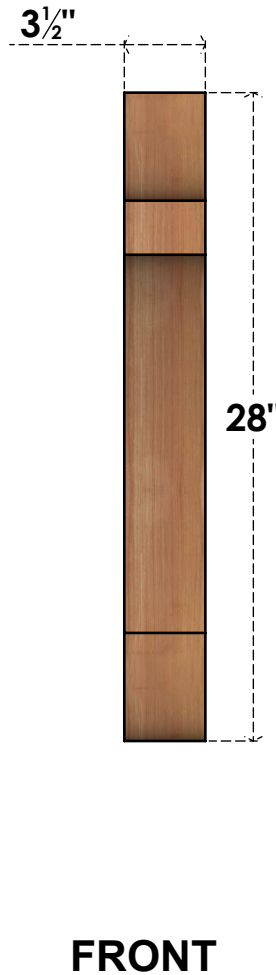

BRC04X16X28OLY00SWR

3 1/2"W X 16"D X 28"H OLYMPIC SMOOTH BRACE, WESTERN RED CEDAR

EKENA MILLWORK
 2300 WEST MAIN ST.
 CLARKSVILLE, TX 75426
 TOLL FREE: 866-607-0453
 WWW.EKENAMILLWORK.COM

NOTES

1. INSTALLATION TO BE COMPLETED IN ACCORDANCE WITH MANUFACTURER'S SPECIFICATIONS.
2. DRAWING MAY NOT BE TO SCALE
3. THIS DRAWING IS INTENDED FOR DESIGN AND PLANNING PURPOSES ONLY.
4. ALL INFORMATION CONTAINED HEREIN WAS CURRENT AT THE TIME OF DEVELOPMENT BUT MUST BE REVIEWED AND APPROVED BY THE PRODUCT MANUFACTURER TO BE CONSIDERED ACCURATE.
5. PRODUCTS ARE NOT KILN DRIED. THIS ITEM IS UNIQUE AND WILL CONTAIN THE NATURAL VARIATIONS THAT THE WOOD SPECIES OFFERS. THIS MAY RESULT IN VARIATIONS UP TO 1/4"