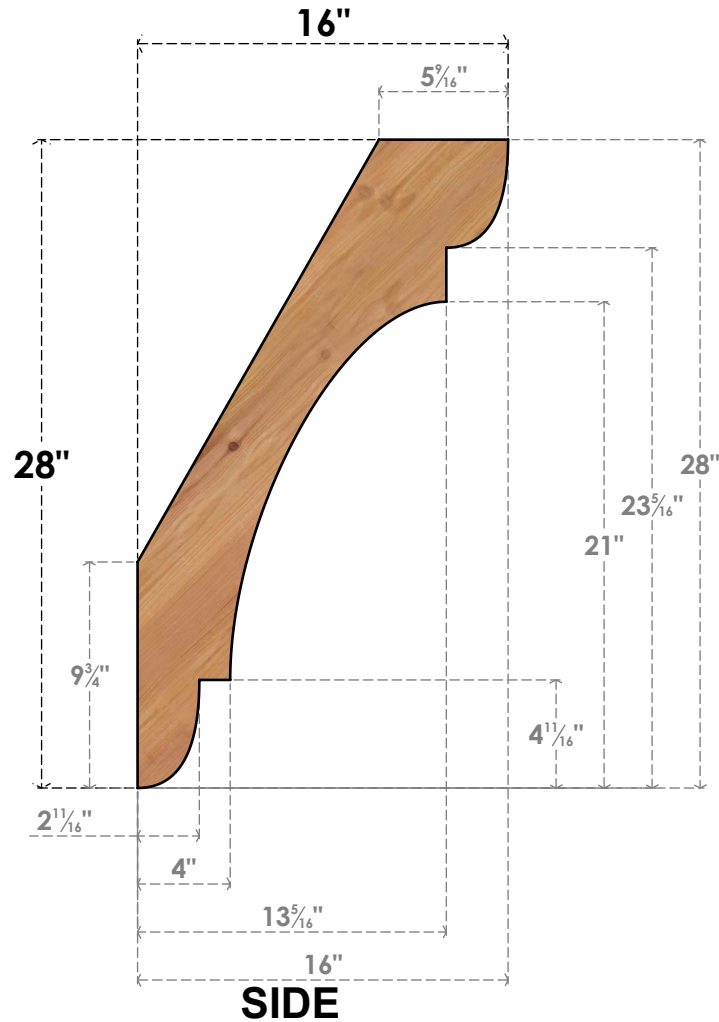

BRC04X16X28OLY00SWR

3 1/2"W X 16"D X 28"H OLYMPIC SMOOTH BRACE, WESTERN RED CEDAR

EKENA MILLWORK
 2300 WEST MAIN ST.
 CLARKSVILLE, TX 75426
 TOLL FREE: 866-607-0453
 WWW.EKENAMILLWORK.COM

NOTES

1. INSTALLATION TO BE COMPLETED IN ACCORDANCE WITH MANUFACTURER'S SPECIFICATIONS.
2. DRAWING MAY NOT BE TO SCALE
3. THIS DRAWING IS INTENDED FOR DESIGN AND PLANNING PURPOSES ONLY.
4. ALL INFORMATION CONTAINED HEREIN WAS CURRENT AT THE TIME OF DEVELOPMENT BUT MUST BE REVIEWED AND APPROVED BY THE PRODUCT MANUFACTURER TO BE CONSIDERED ACCURATE.
5. PRODUCTS ARE NOT KILN DRIED. THIS ITEM IS UNIQUE AND WILL CONTAIN THE NATURAL VARIATIONS THAT THE WOOD SPECIES OFFERS. THIS MAY RESULT IN VARIATIONS UP TO 1/4"