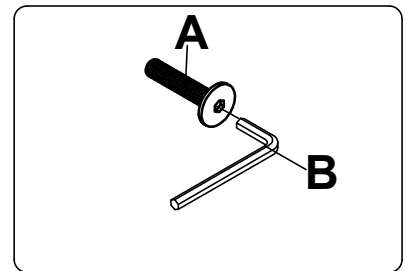

ASSEMBLY INSTRUCTION

2 - Tier Narrow Console Sofa Side Table

Customer Service

If you have a question about assembly or use please contact us and we will be glad to assist you.

- . Use of power tool to assemble this product will invalidate any claim and damage this product making it unsafe !!!
- . Please assemble on a clean soft surface to avoid damage.

15 minutes

Tools Required

Part list - 2 - Tier Narrow Console Sofa Side Table

Identifying the hardware-Identify the hardware using the illustrations below

Step 01

A  **04**
M6x30mm Bolt

B  **01**

Step 02

A  **04**
M6x30mm Bolt

B  **01**