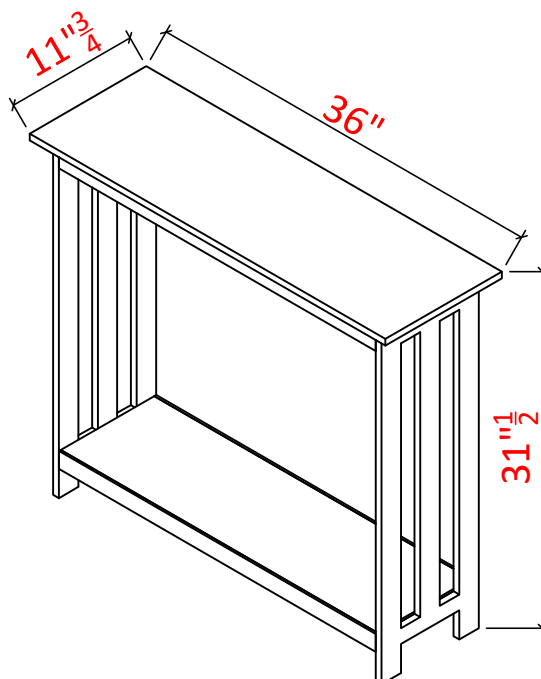

15 minutes

Tools Required

Part list - 2 - Tier Narrow Console Sofa Side Table

Identifying the hardware-Identify the hardware using the illustrations below

Step 01

A  **04**
M6x30mm Bolt

B  **01**

Step 02