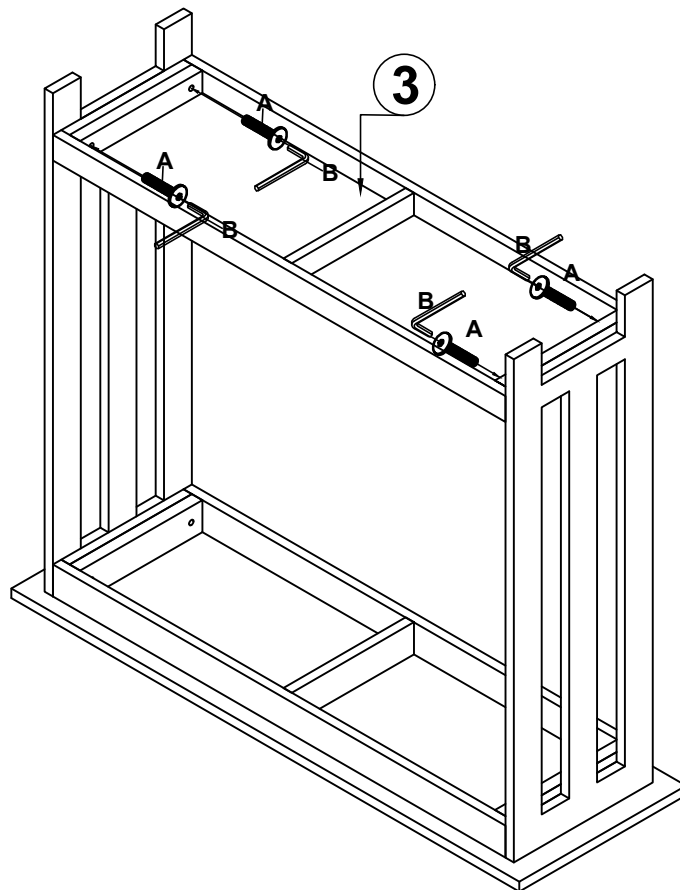

ASSEMBLY INSTRUCTION

2 - Tier Narrow Console Sofa Side Table

Customer Service

If you have a question about assembly or use please contact us and we will be glad to assist you.

- . Use of power tool to assemble this product will invalidate any claim and damage this product making it unsafe !!!
- . Please assemble on a clean soft surface to avoid damage.

15 minutes

Tools Required

Part list - 2 - Tier Narrow Console Sofa Side Table

Identifying the hardware-Identify the hardware using the illustrations below

Step 01

A  **04**
M6x30mm Bolt

B  **01**

Step 02

A  **04**
M6x30mm Bolt

B  **01**