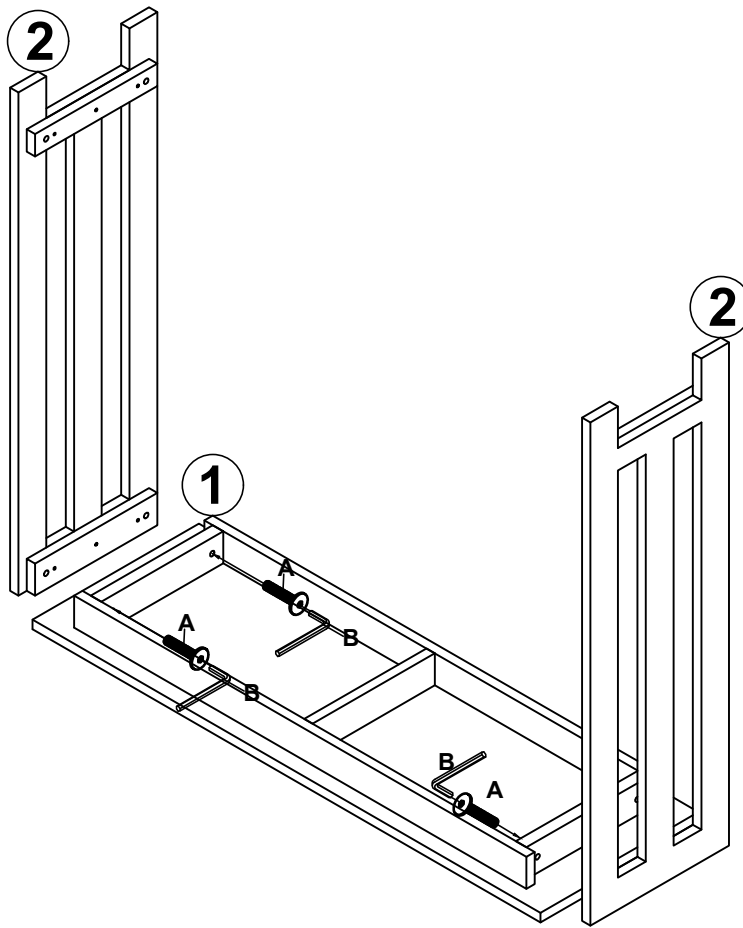

ASSEMBLY INSTRUCTION

2 - Tier Narrow Console Sofa Side Table

Customer Service

If you have a question about assembly or use please contact us and we will be glad to assist you.

- . Use of power tool to assemble this product will invalidate any claim and damage this product making it unsafe !!!
- . Please assemble on a clean soft surface to avoid damage.

15 minutes

Tools Required

Part list - 2 - Tier Narrow Console Sofa Side Table

Identifying the hardware-Identify the hardware using the illustrations below

Step 01

A  **04**
M6x30mm Bolt

B  **01**

Step 02

A  **04**
M6x30mm Bolt

B  **01**