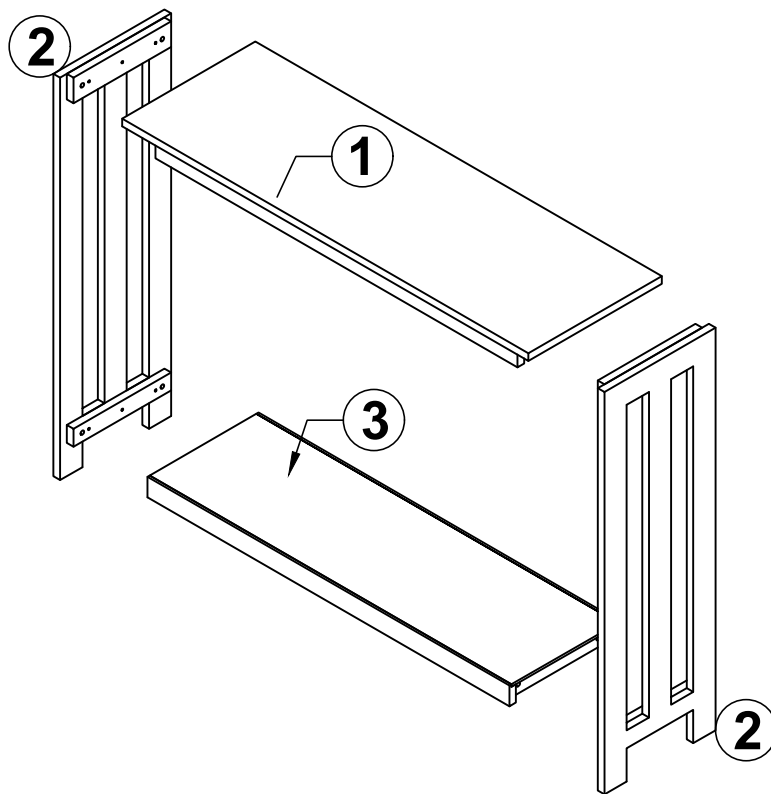

ASSEMBLY INSTRUCTION

2 - Tier Narrow Console Sofa Side Table

Customer Service

If you have a question about assembly or use please contact us and we will be glad to assist you.

- . Use of power tool to assemble this product will invalidate any claim and damage this product making it unsafe !!!
- . Please assemble on a clean soft surface to avoid damage.

15 minutes

Tools Required

Part list - 2 - Tier Narrow Console Sofa Side Table

Identifying the hardware-Identify the hardware using the illustrations below

Step 01

A  **04**
M6x30mm Bolt

B  **01**

Step 02

A  **04**
M6x30mm Bolt

B  **01**