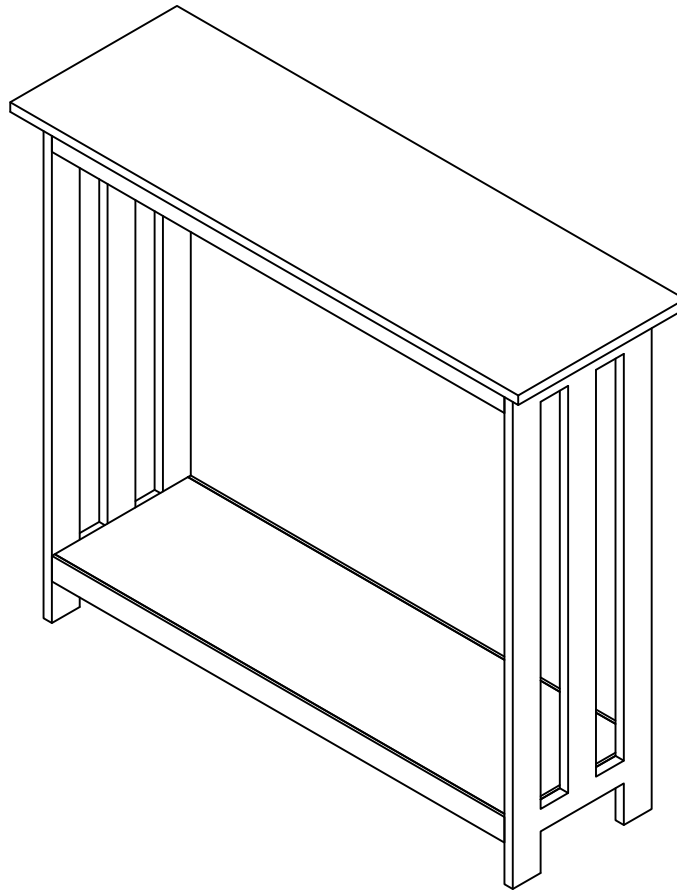

ASSEMBLY INSTRUCTION

2 - Tier Narrow Console Sofa Side Table

Customer Service

If you have a question about assembly or use please contact us and we will be glad to assist you.

- . Use of power tool to assemble this product will invalidate any claim and damage this product making it unsafe !!!
- . Please assemble on a clean soft surface to avoid damage.

15 minutes

Tools Required

Part list - 2 - Tier Narrow Console Sofa Side Table

Identifying the hardware-Identify the hardware using the illustrations below

Step 01

A  **04**
M6x30mm Bolt

B  **01**

Step 02

A  **04**
M6x30mm Bolt

B  **01**