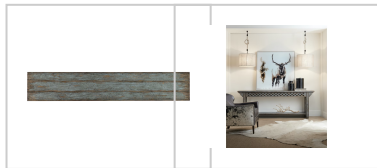

HOOKER®
— FURNITURE —

Hooker Furniture Living Room La Grange Burnham Console

Hooker Furniture

www.hookerfurniture.com

SKU: 6960-85002-45

Width: 90" (228.6 cm)

Depth: 16" (40.6 cm)

Height: 32" (81.3 cm)

Weight: 110 lb (49.5 kg)

Volume: 22.19 cu ft (0.6 m³)

Carton Width: 19.25 (48.9 cm)

Carton Length: 93.75" (238.1 cm)

Carton Height: 21.25 (54 cm)

Carton Weight: 156.2 lb (70.3 kg)

Type: Tables, Console Tables

Category: Living Room

Collection: La Grange

Color: Blue Bonnet

Number of Shelves: 1

Number of Drawers: 0

Number of Leaves: 0

Style: Traditional

Finish: Blues

Brand: Hooker Furniture

Product Description: Exuding the romance and adventure of the American frontier during the great westward expansion, the Burnham Console is brimming with character. Design details include a scalloped fretwork pattern on the apron punctuated by nailhead trim, architectural brackets on the corners, chunky legs and a delightful Blue Bonnet soft blue accent finish with a rubbed patina and distressing. The base forms a generous shelf for storage or collectibles. At only 16 inches deep, this piece will bring style even to tight spaces.

Collection Features: Taking the next step in creating a Hill Country family of collections, Hooker Furniture has introduced LaGrange. The anthology of bedroom, living room, dining room, occasional and home office furniture is inspired by the Hill Country region of Texas, including the town of LaGrange, one of the stops made by the Hooker Furniture design team in search of inspiration. The collection includes heavily distressed oak and hickory surfaces, extensive carving and scroll work, aged metals, sedimentary stone and primitive textiles. Each piece has a unique story to tell, while still retaining the authentic American character of the original collection. LaGrange is updated with a fresh new personality, brought to life by four