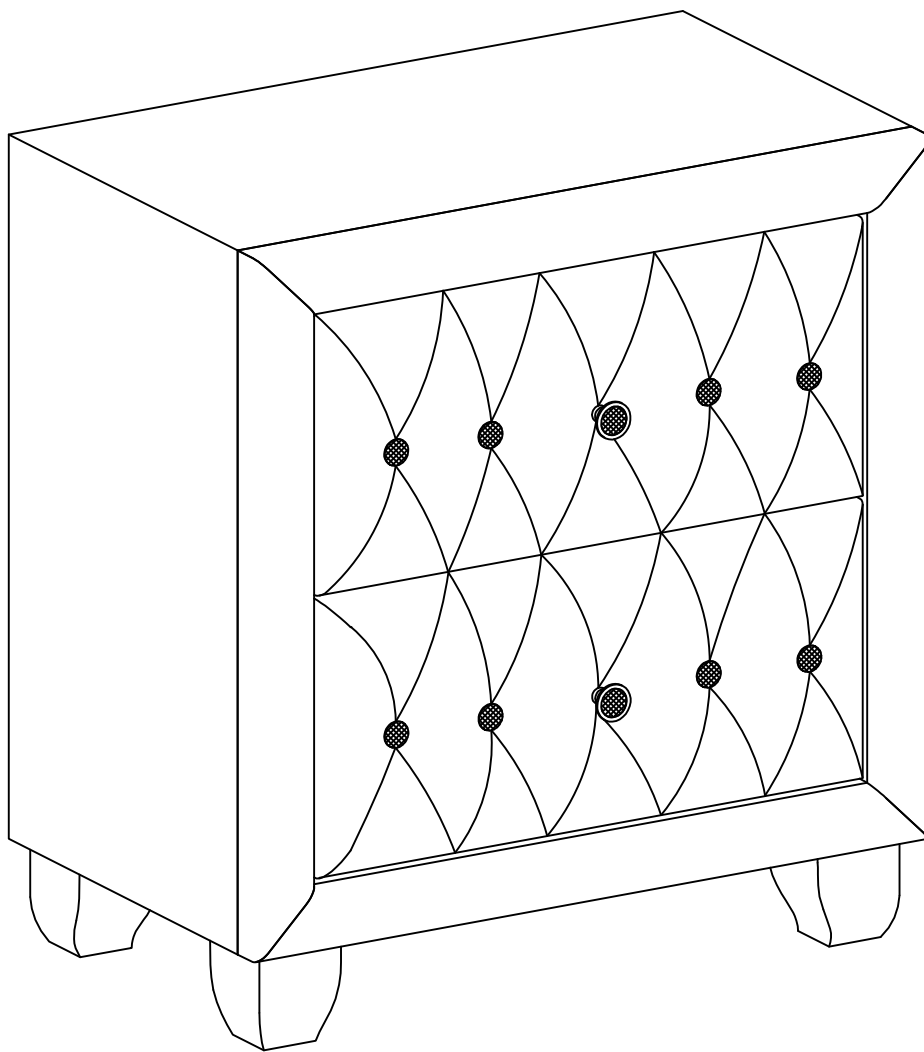

Assembly Instructions

NIGHTSTAND

Assembly Instructions

NIGHTSTAND

PARTS LIST

NO	DECS	PHOTO	Q'TY
A	Upholstery Nightstand		1 pc
B	Legs		4 pcs

HARDWARE LIST

NO	DECS	PHOTO	Q'TY
1	Long Bolts Ø5/16" x 100mm		4 pcs
2	Spring washer $\varnothing 5/16''$		4 pcs
3	Flats washer $\varnothing 5/16''$		4 pcs
4	Allen key 4mm		1 pc

Step 1

Step 2