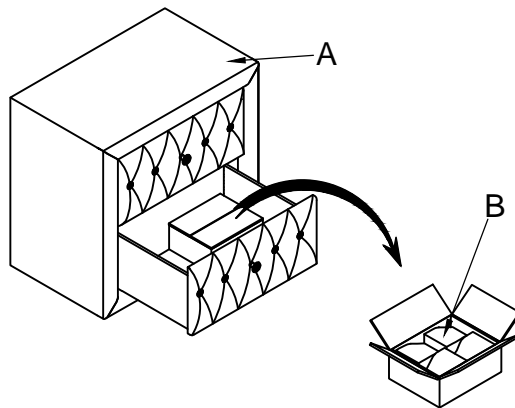

Assembly Instructions

NIGHTSTAND

Assembly Instructions

NIGHTSTAND

PARTS LIST

NO	DECS	PHOTO	Q'TY
A	Upholstery Nightstand		1 pc
B	Legs		4 pcs

HARDWARE LIST

NO	DECS	PHOTO	Q'TY
1	Long Bolts Ø5/16" x 100mm		4 pcs
2	Spring washer $\varnothing 5/16''$		4 pcs
3	Flats washer $\varnothing 5/16''$		4 pcs
4	Allen key 4mm		1 pc

Step 1

Step 2