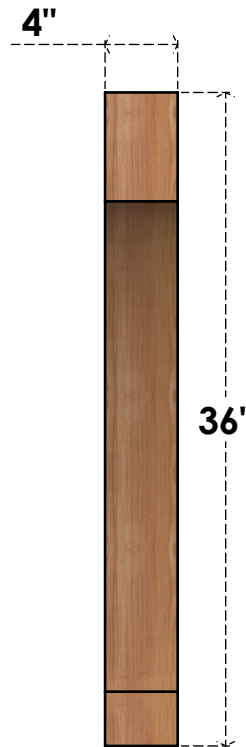

BRC04X28X36IMP00RWR

4"W X 28"D X 36"H IMPERIAL ROUGH SAWN BRACE, WESTERN RED CEDAR

SIDE

FRONT

EKENA MILLWORK
 2300 WEST MAIN ST.
 CLARKSVILLE, TX 75426
 TOLL FREE: 866-607-0453
 WWW.EKENAMILLWORK.COM

NOTES

1. INSTALLATION TO BE COMPLETED IN ACCORDANCE WITH MANUFACTURER'S SPECIFICATIONS.
2. DRAWING MAY NOT BE TO SCALE
3. THIS DRAWING IS INTENDED FOR DESIGN AND PLANNING PURPOSES ONLY.
4. ALL INFORMATION CONTAINED HEREIN WAS CURRENT AT THE TIME OF DEVELOPMENT BUT MUST BE REVIEWED AND APPROVED BY THE PRODUCT MANUFACTURER TO BE CONSIDERED ACCURATE.
5. PRODUCTS ARE NOT KILN DRIED. THIS ITEM IS UNIQUE AND WILL CONTAIN THE NATURAL VARIATIONS THAT THE WOOD SPECIES OFFERS. THIS MAY RESULT IN VARIATIONS UP TO 1/4"