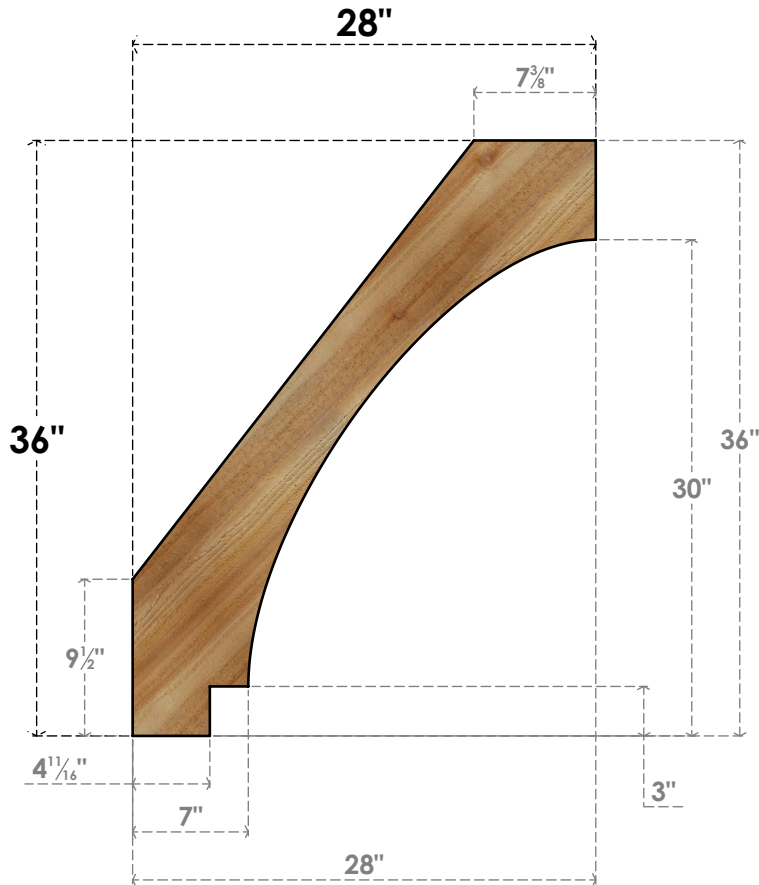

BRC04X28X36IMP00RWR

4"W X 28"D X 36"H IMPERIAL ROUGH SAWN BRACE, WESTERN RED CEDAR

SIDE

FRONT

EKENA MILLWORK
 2300 WEST MAIN ST.
 CLARKSVILLE, TX 75426
 TOLL FREE: 866-607-0453
 WWW.EKENAMILLWORK.COM

NOTES