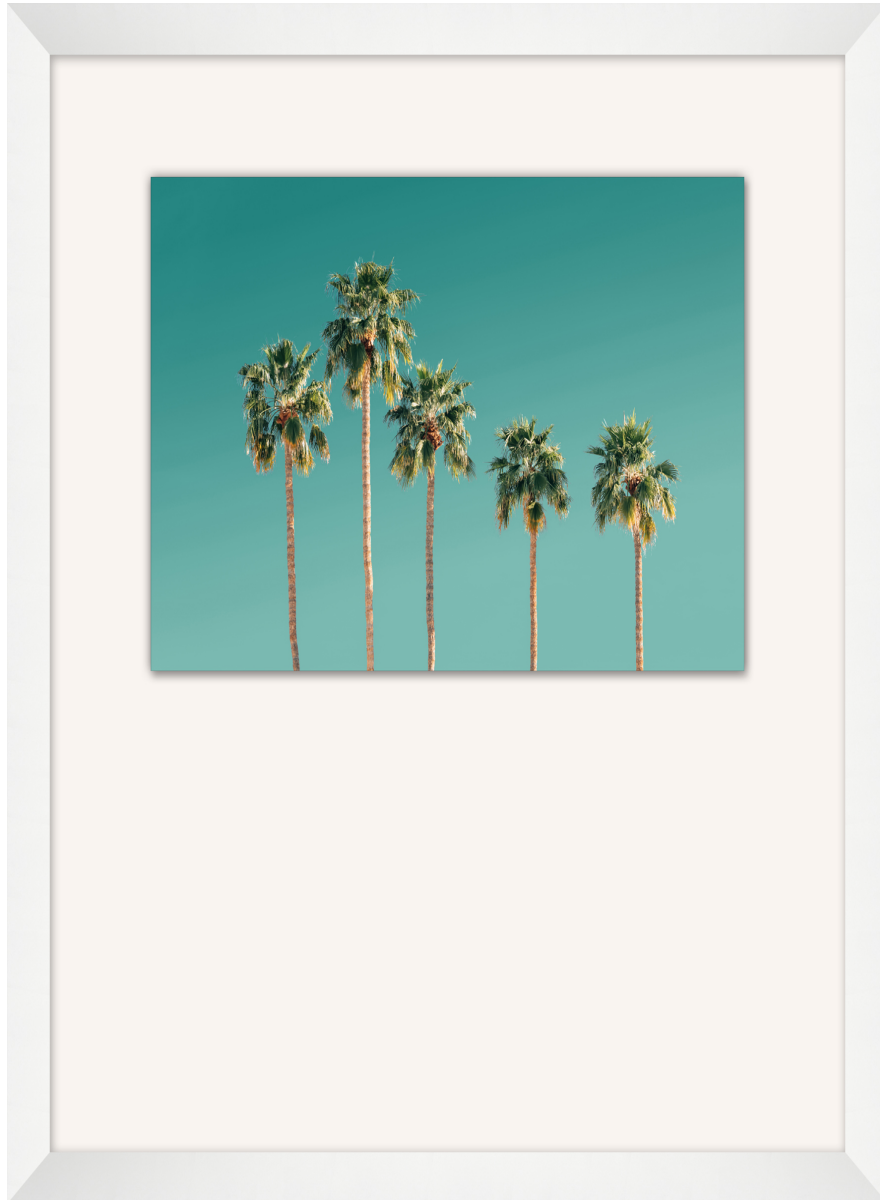

WENDOVER ART GROUP

ITEM NUMBER : **CK0673**

TITLE : **Palm Tree Sky**

OUTWARD DIMENSION (W X H) : **23.75" x 26.75"**

FRAME (WIDTH X DEPTH) : **M0956 | 1.13" x 1.75"**

FRAME FINISH : **Standard Frame**

Matte White

DESCRIPTION :

**Giclee on Matte Paper, Straight Cut and Floated on Mat
(Weighted)**