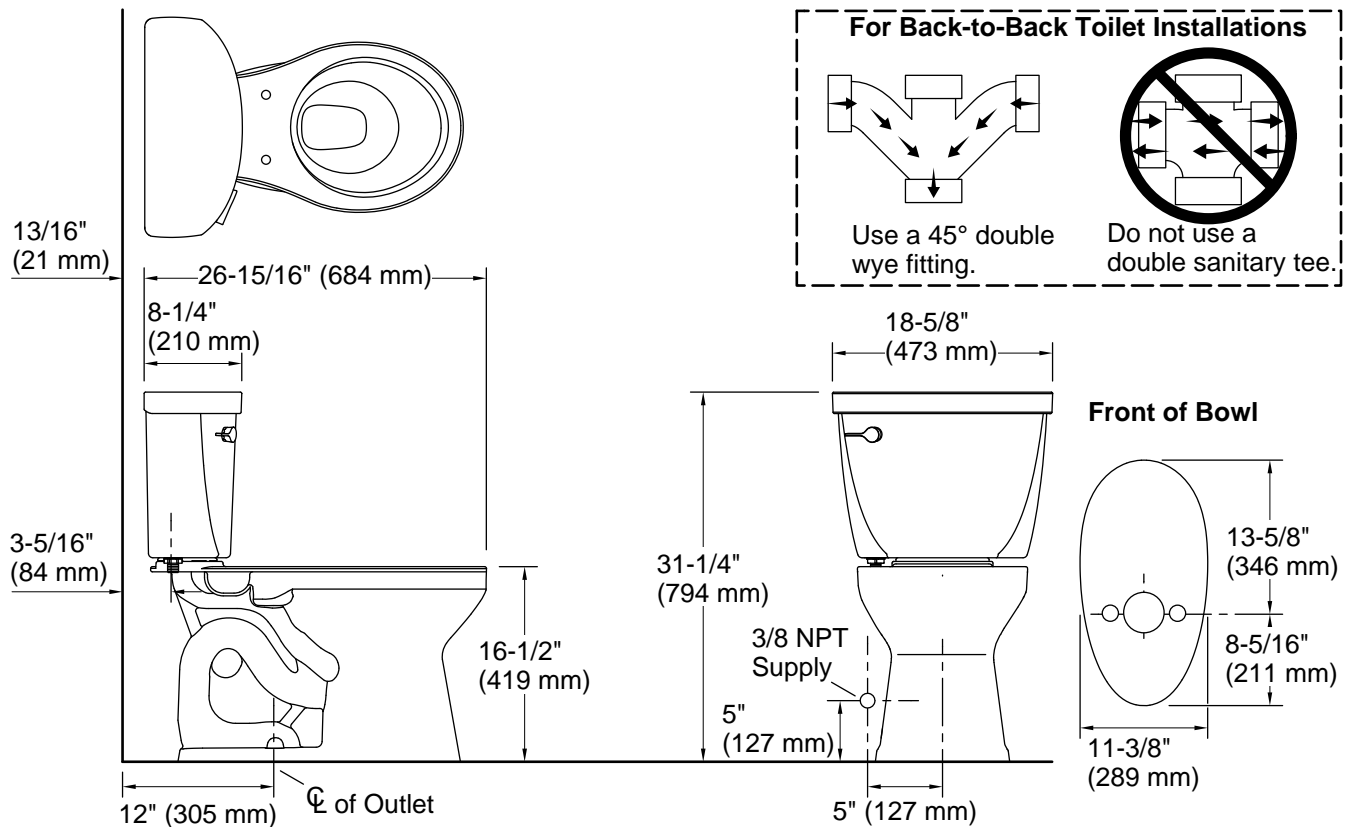

Features

- Two-piece design
- Round-front bowl offers an ideal solution for smaller bathrooms and powder rooms
- Comfort Height® feature offers chair-height seating that makes sitting down and standing up easier for most adults
- 1.6 gpf (6.0 lpf)
- Left-hand Polished Chrome trip lever
- 2-1/8" (54 mm) fully glazed trapway
- Revolution 360® flushing technology generates a forceful swirling motion to keep the bowl clean longer
- Sanitary guard where bowl and tank meet for ease of cleaning
- CleanCoat™ surface treatment inhibits the growth of water scale and mineral stains for improved ease of cleaning
- Precision-engineered tank, bowl, and trapway create strong siphon during flushing
- AquaPiston® canister optimizes the flow out of the tank, harnessing gravity and the natural powerful reducing cascade of water to increase the power and effectiveness of the flush
- Easy-to-flush canister design requires less force to actuate than a 3" (76 mm) flapper, and has 90% less exposed seal material which resists conditions that cause wear, tear, shrinkage and swelling

Installation

- DryLock® system saves installation time and helps prevent water leakage
- Standard 12" (305 mm) rough-in
- Seat and supply line sold separately

Recommended Products/Accessories

- K-25986-L Left-hand trip lever
- K-76923 PureWash® M250 Quiet-Close™ round-front toilet seat with antimicrobial agent
- K-5420 Low-Profile Bolt Caps

	0	White
	96	Biscuit

Technical Information

All product dimensions are nominal.

Toilet type:	Floor-mount
Waste Outlet:	Floor
Flush type:	Revolution 360, AquaPiston
Trap passageway:	2-1/8" (54 mm)
Water surface size:	8-5/8" x 7-13/16" (218 mm x 198 mm)
Rim to water surface:	6-5/8" (168 mm)
Rough-in:	12" (305 mm)
Seat-mounting holes:	5-1/2" (140 mm)

Accessibility standards may require controls to be located on the open side of the toilet.