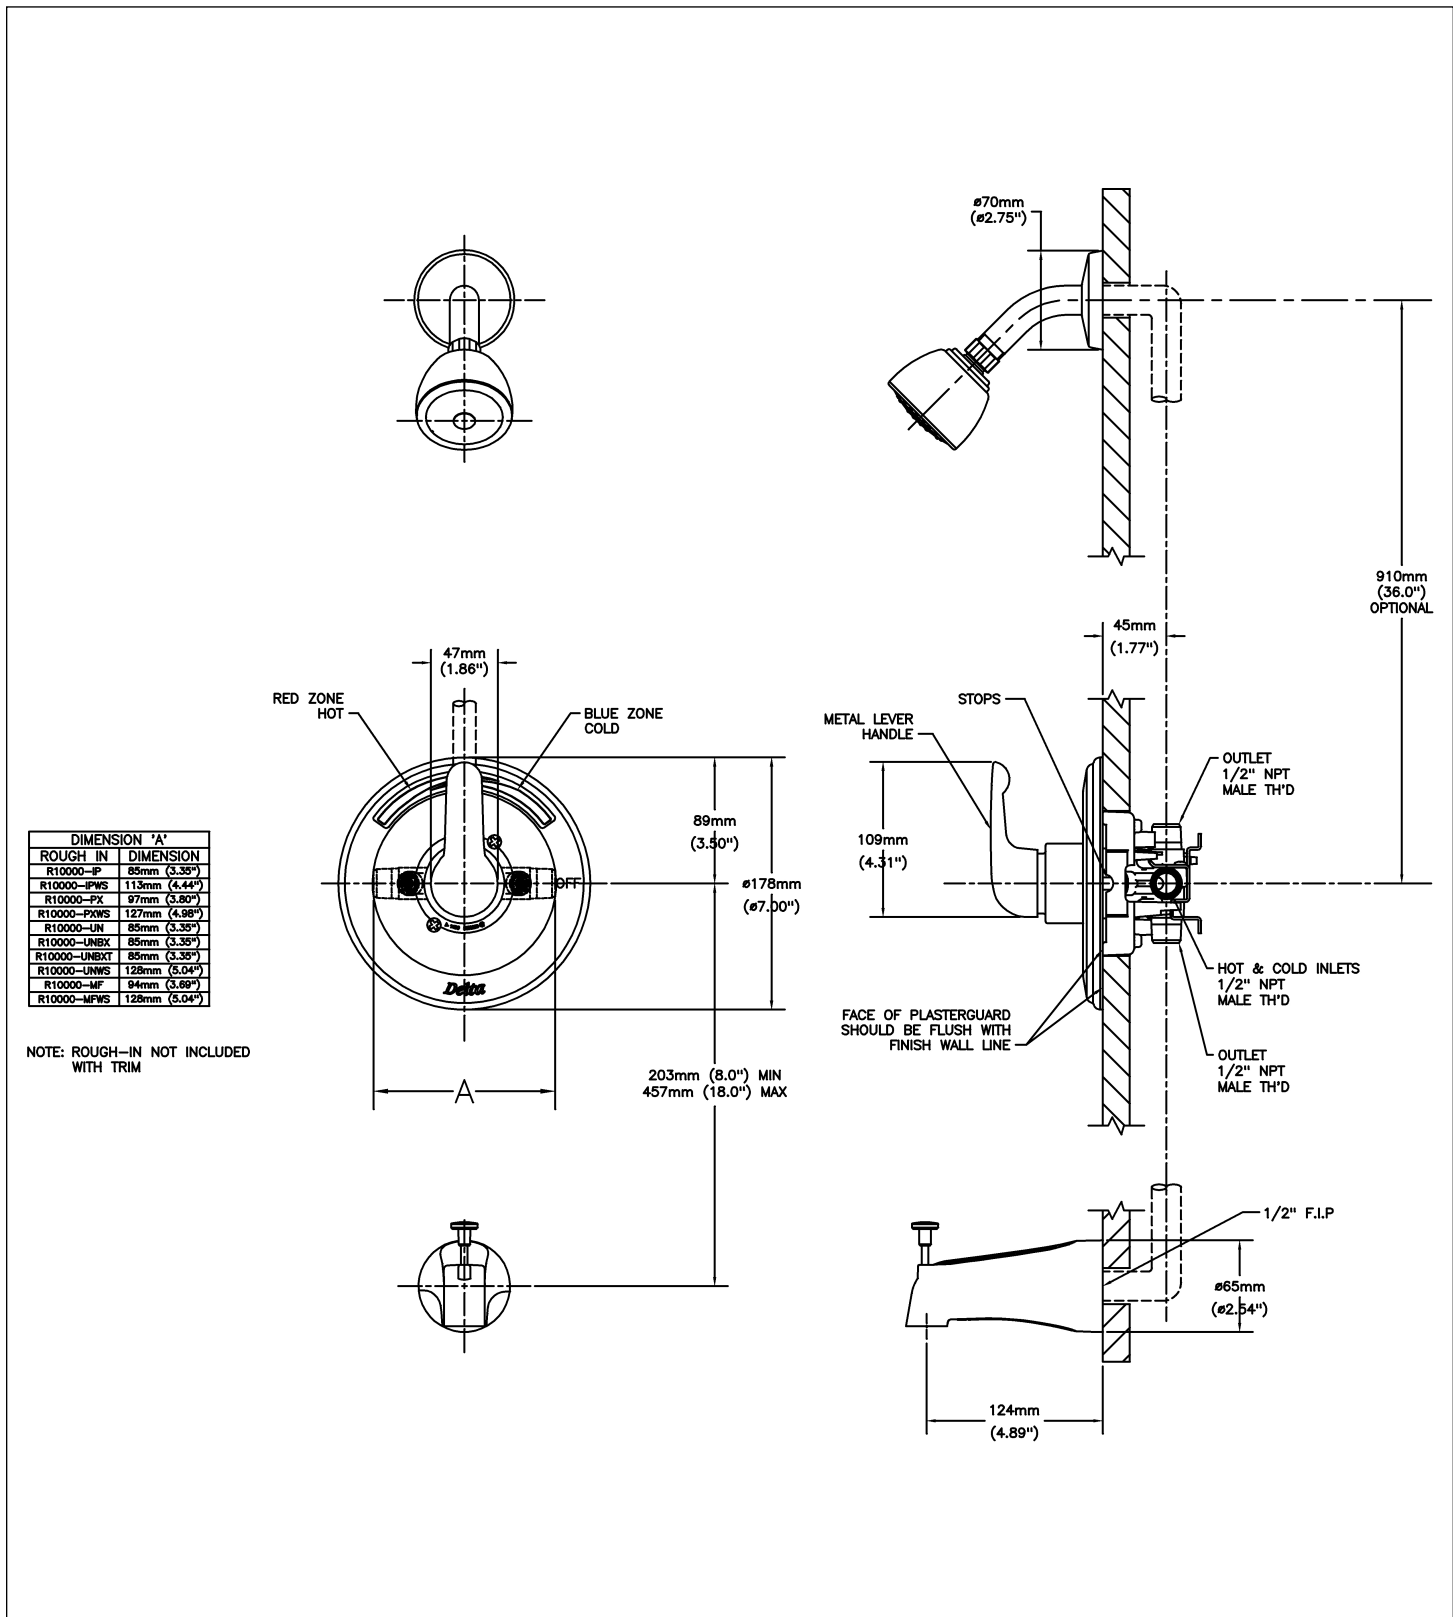

#### COMPLIES WITH:

- ASME A112.18.1
- CSA B125
- Wheelchair symbol indicates ADA compliance to ICC / ANSI A117.1
- ASSE 1016
- (Contact Delta Representative for State and/or Local Approvals)

#### SPECIFICATION:

- Monitor® 13 Series pressure balanced bath mixing valve with Scald-Guard®
- Maintains a balanced pressure of hot and cold even when a valve is turned on or off elsewhere in the system
- For use with MultiChoice™ Universal rough valve body (R10000 Series)
- Back to back installation capability
- Temperature only controlled with metal lever handle
- Field adjustable to limit handle rotation into hot water zone
- 120° maximum handle rotation
- All parts replaceable from the front of the valve
- Touch Clean™ Showerhead / 1 Spray Pattern
- Metal Tub Filler with Pull-up Diverter
- Red/blue non-removable marking on escutcheon

#### OPERATION:

- Not Available

***(Dimensional drawing on following page)***

Delta reserves the right (1) to make changes to specifications and materials, and (2) to change or discontinue models, both without notice or obligation. Dimensions are for reference. Measurement may vary plus or minus 6mm(0.25"). Mounting locations are suggested only. Check with local codes for requirements in your area. This spec was produced May 04, 2021.

Delta reserves the right (1) to make changes to specifications and materials, and (2) to change or discontinue models, both without notice or obligation. Dimensions are for reference. Measurement may vary plus or minus 6mm(0.25"). Mounting locations are suggested only. Check with local codes for requirements in your area. This spec was produced May 04, 2021.