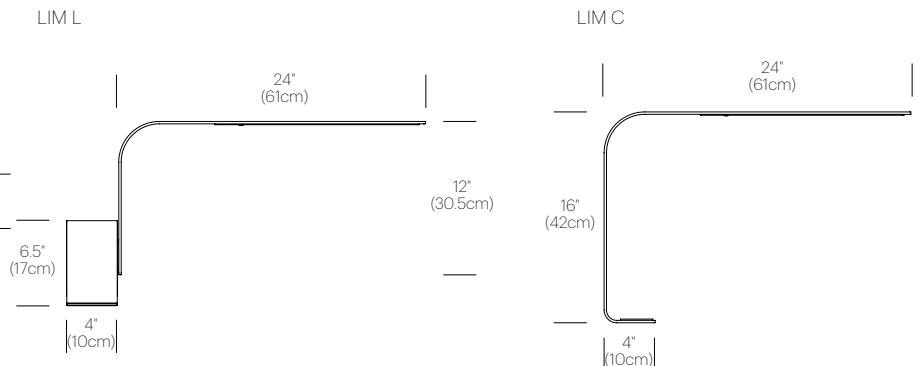

LIGHT CONTROL

Hi-low dim control

FEATURES

- Magnetic attachment
- Advanced LED array eliminates multiple shadows
- Ships flat-packed
- OCC model available upon request

SPECIFICATIONS

- Voltage: 120/220V 60Hz
- Power consumption: 7W
- Color temperature: 3000K
- Luminosity: 295 Lumens
- Luminaire efficacy: 41 Lumens/Watt
- Color Rendition Index: 85 CRI
- 50K Hour lifespan
- Cord length: 10' (304cm)
- Global multi-plug adapter available
- 1 year warranty

CERTIFICATIONS

PACKAGING WEIGHT AND DIMENSIONS

LIM:	8.95LBS	25.5" X 13.5" X 2.5"
	4.1KGS	65cm X 34cm X 6cm

NOTES

- Occupancy sensor model available upon request
- Custom requests can be considered on volume orders

FINISHES

DIMENSIONS

LIM FLOOR

DESCRIPTION

LIM is a revolutionary ultra-slim LED task light that is as fun to use as it is functional. LIM's "L" shaped arm discreetly conceals an array of high-output LEDs and utilizes a magnetic attachment system for effortless adjustment. LIM is available in four models: LIM table, LIM floor, LIM360 and LIM C under-surface.

LIGHT CONTROL

Hi-low dim control

FEATURES

Magnetic attachment
Advanced LED array eliminates multiple shadows
Ships flat-packed
OCC model available upon request

SPECIFICATIONS

Voltage: 120/220V 60Hz
Power consumption: 7W
Color temperature: 3000K
Luminosity: 295 Lumens
Luminaire efficacy: 41 Lumens/Watt
Color Rendition Index: 85 CRI
50K Hour lifespan
Cord length: 10' (304cm)
Global multi-plug adapter available
1 year warranty