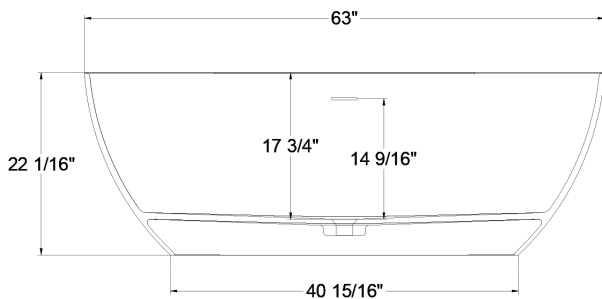

# DIMENSION DETAILS

### TUB84-63MW

Front View

Side View

Bottom view

Top View