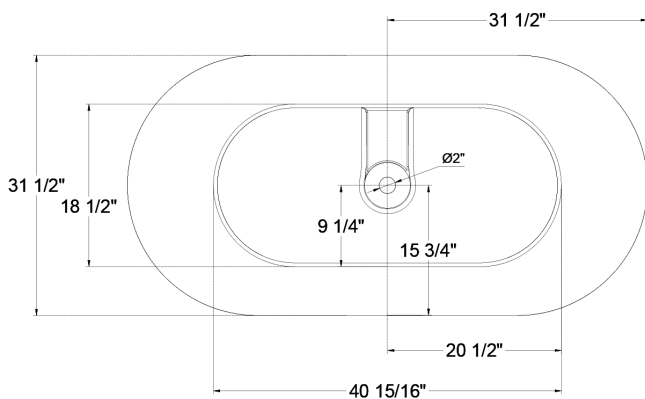

# DIMENSION DETAILS

### TUB84-63MW

Front View

Side View

Bottom view

Top View