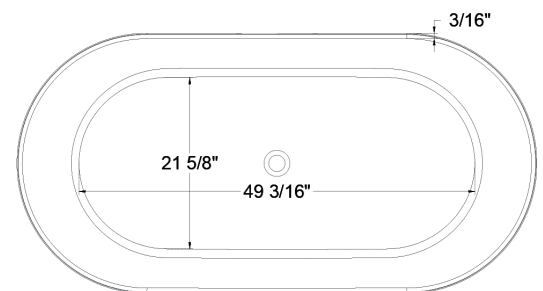

# DIMENSION DETAILS

### TUB84-63MW

Front View

Side View

Bottom view

Top View