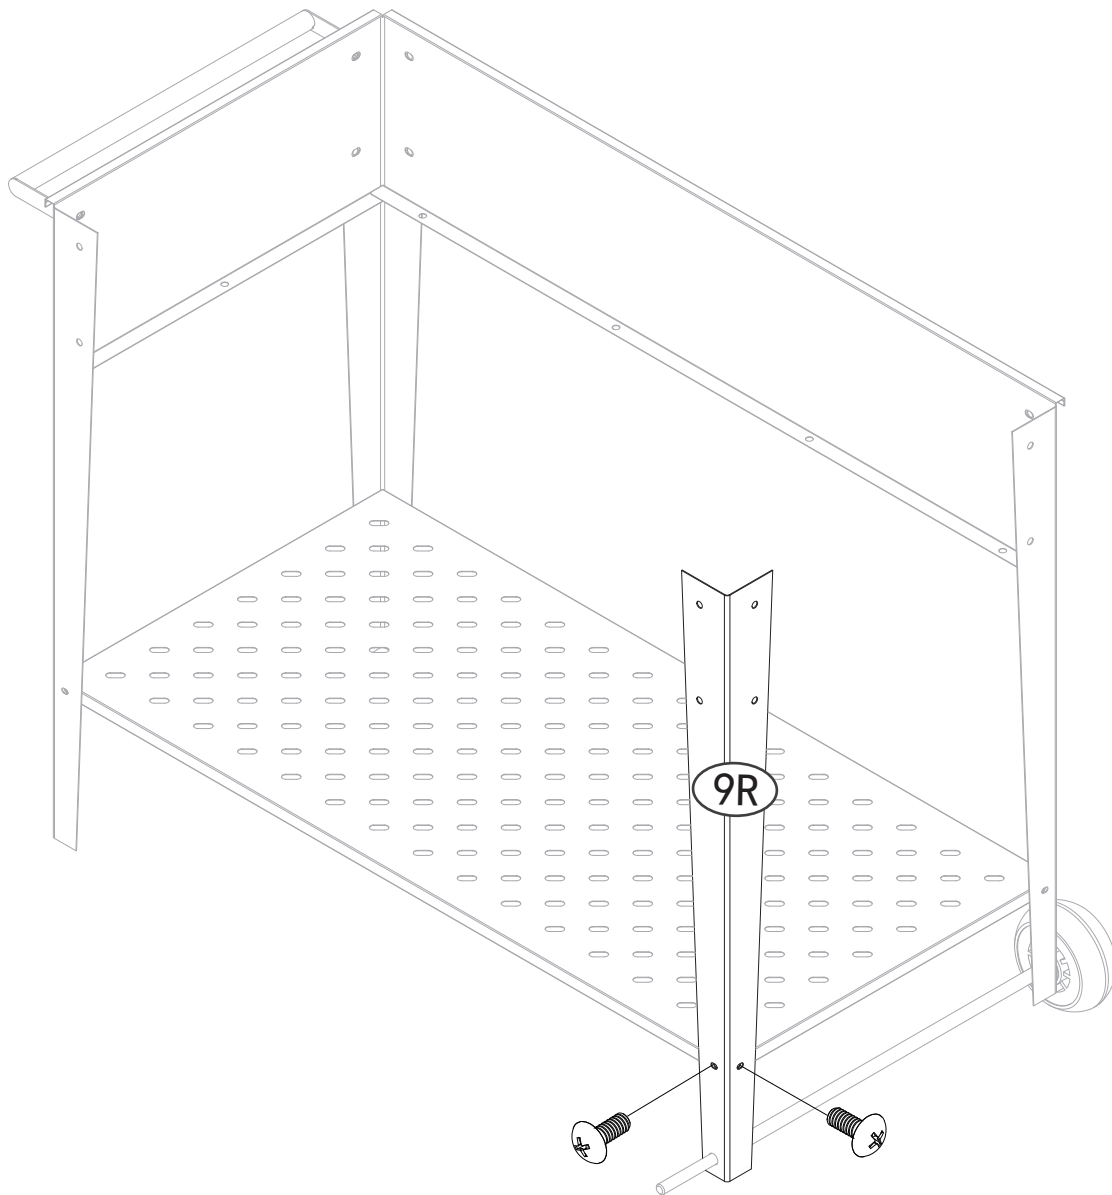

Assemble the unit on a level surface.

NO.	PART	Qty.
8	 Long legs	2
9L	 Left leg	1
9R	 Right leg	1
10	 Shaft	2
11	 Plastic gasket	4
B1	 Handle	1
C1	 Wheel	2
B2	 Hardcore	1
P1	 Long side panel	2
P2	 Short side pane	2
P3	 Upper planting base plate	1
P4	 Bottom shelf for storage	1
GC	 Plastic bead	4
M6	 M6	36
M12	 M12	2
M6	 M6	28

Teile / Parts	Nr. / No.	Stk. / Qty.
 Long legs	8	2
 Bottom shelf for storage	P4	1
	M6	4

Teile / Parts	Nr. / No.	Stk. / Qty.
 Left leg	9L	1
	M6	2

Teile / Parts	Nr. / No.	Stk. / Qty.
 Long side panel	P1	1
	M6	4

Teile / Parts	Nr. / No.	Stk. / Qty.
 Handle	B1	1
 Short side pane	P2	1
	M6	4

Teile / Parts	Nr. / No.	Stk. / Qty.
 Plastic gasket	11	2
 Shaft	10	1
 Wheel	C1	1
 Hardcore	B2	1
 M12	M12	1

Teile / Parts	Nr. / No.	Stk. / Qty.
 Right leg	9R	1
	M6	2