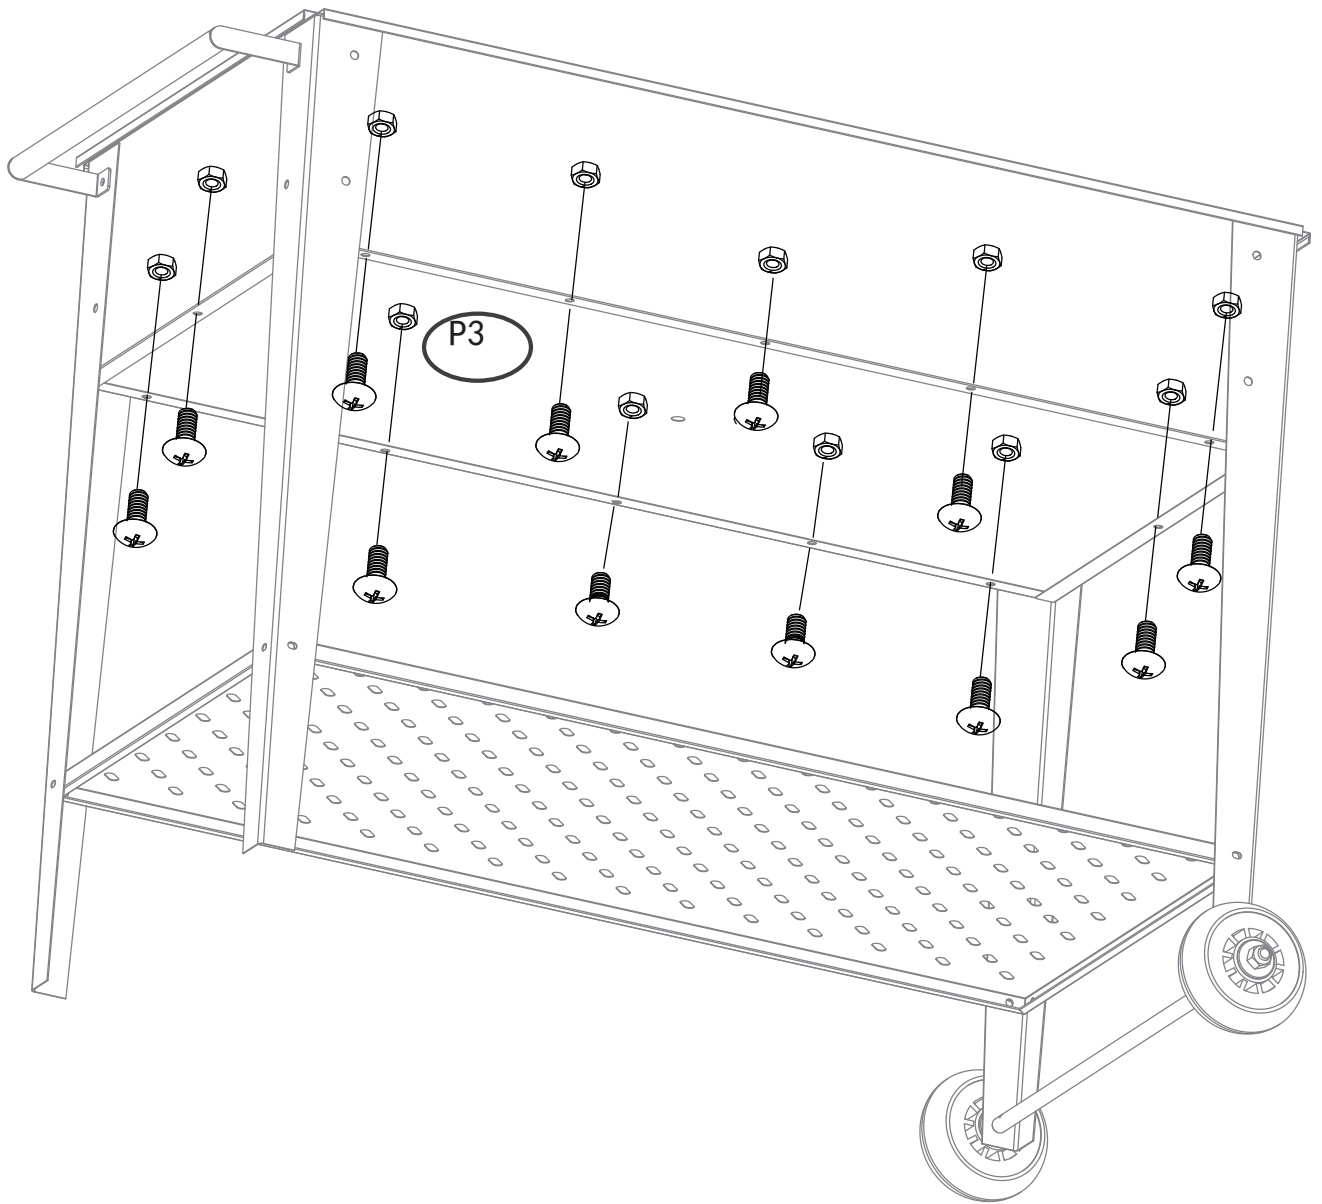

Assemble the unit on a level surface.

NO.	PART	Qty.
8	 Long legs	2
9L	 Left leg	1
9R	 Right leg	1
10	 Shaft	2
11	 Plastic gasket	4
B1	 Handle	1
C1	 Wheel	2
B2	 Hardcore	1
P1	 Long side panel	2
P2	 Short side pane	2
P3	 Upper planting base plate	1
P4	 Bottom shelf for storage	1
GC	 Plastic bead	4
M6	 M6	36
M12	 M12	2
M6	 M6	28

Teile / Parts	Nr. / No.	Stk. / Qty.
 Handle	B1	1
 Short side pane	P2	1
	M6	4

Teile / Parts	Nr. / No.	Stk. / Qty.
 Plastic gasket	11	2
 Shaft	10	1
 Wheel	C1	1
 Hardcore	B2	1
 M12	M12	1

Teile / Parts	Nr. / No.	Stk. / Qty.
 Right leg	9R	1
	M6	2

Teile / Parts	Nr. / No.	Stk. / Qty.
 Plastic gasket	11	2
 Shaft	10	1
 Wheel	C1	1
 M12	M12	1

Teile / Parts	Nr. / No.	Stk. / Qty.
 Long side panel	P1	1
	M6	4

Teile / Parts	Nr. / No.	Stk. / Qty.
 Short side pane	P2	1
	M6	4