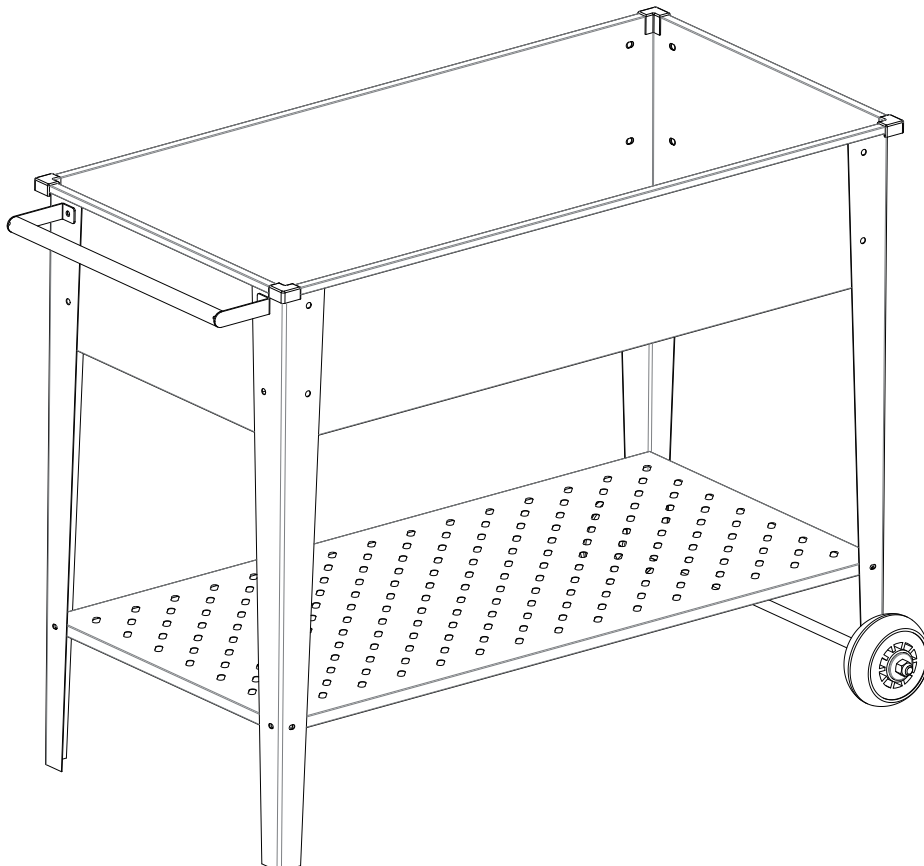

GARDEN BED WITH WHEEL

ASSEMBLY GUIDE

PLEASE CHECK ALL PARTS ARE INCLUDED BEFORE ASSEMBLY COMMENCES.
READ INSTRUCTINS COMPLETELY PRIOR TO ASSEMBLY.

CAUTION:

Handle components with care due to sharp corners.

Assemble the unit on a level surface.

NO.	PART	Qty.
8	 Long legs	2
9L	 Left leg	1
9R	 Right leg	1
10	 Shaft	2
11	 Plastic gasket	4
B1	 Handle	1
C1	 Wheel	2
B2	 Hardcore	1
P1	 Long side panel	2
P2	 Short side pane	2
P3	 Upper planting base plate	1
P4	 Bottom shelf for storage	1
GC	 Plastic bead	4
M6	 M6	36
M12	 M12	2
M6	 M6	28

Teile / Parts	Nr. / No.	Stk. / Qty.
 Long legs	8	2
 Bottom shelf for storage	P4	1
	M6	4

Teile / Parts	Nr. / No.	Stk. / Qty.
 Left leg	9L	1
	M6	2

Teile / Parts	Nr. / No.	Stk. / Qty.
 Long side panel	P1	1
	M6	4