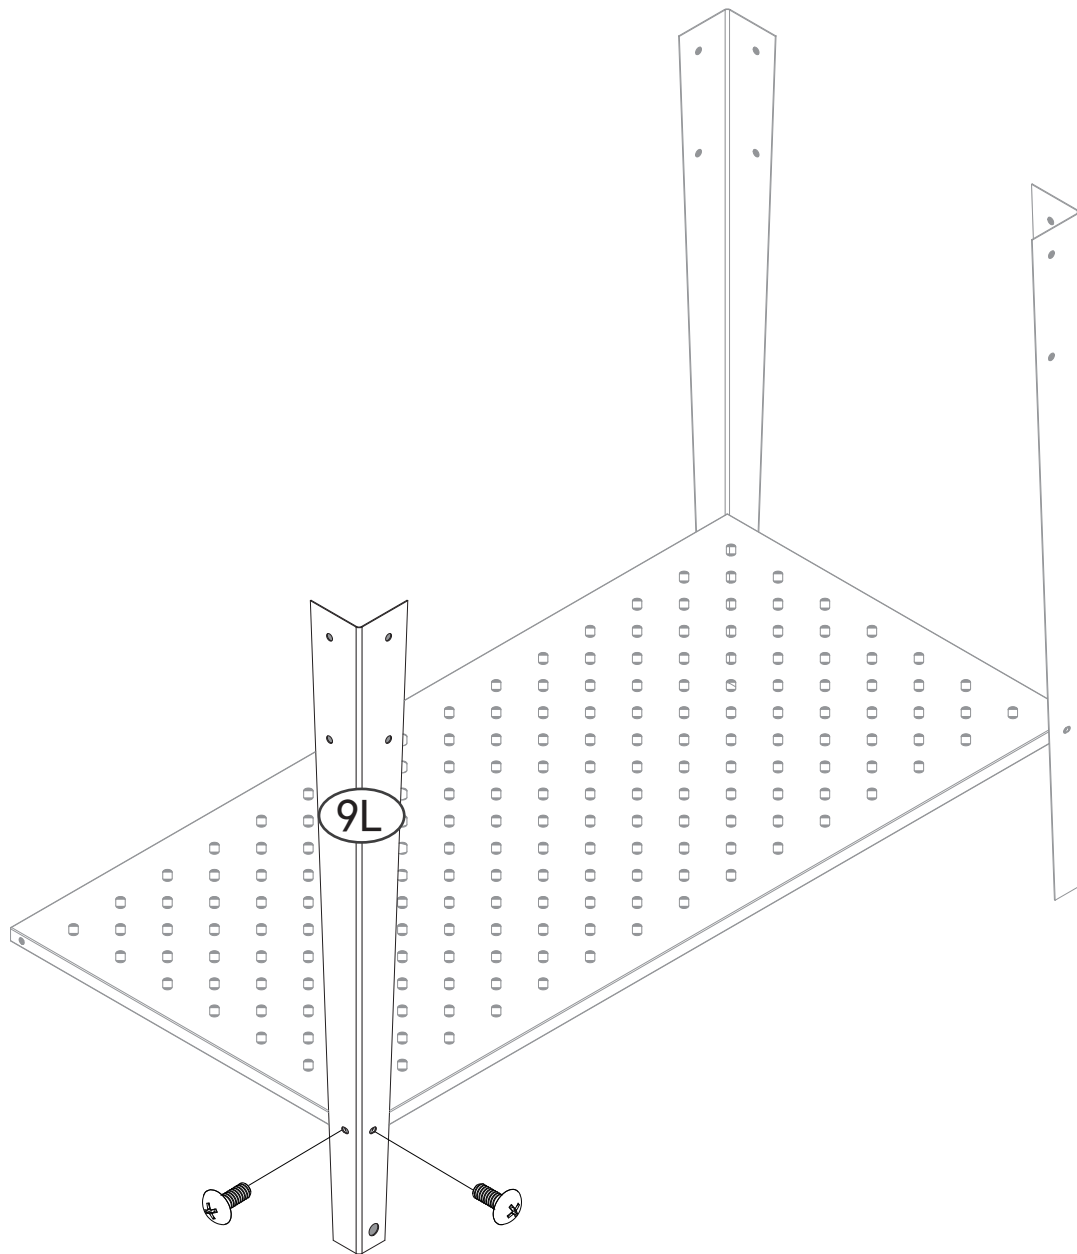

Assemble the unit on a level surface.

NO.	PART	Qty.
8	 Long legs	2
9L	 Left leg	1
9R	 Right leg	1
10	 Shaft	2
11	 Plastic gasket	4
B1	 Handle	1
C1	 Wheel	2
B2	 Hardcore	1
P1	 Long side panel	2
P2	 Short side pane	2
P3	 Upper planting base plate	1
P4	 Bottom shelf for storage	1
GC	 Plastic bead	4
M6	 M6	36
M12	 M12	2
M6	 M6	28

Teile / Parts	Nr. / No.	Stk. / Qty.
 Long legs	8	2
 Bottom shelf for storage	P4	1
	M6	4

Teile / Parts	Nr. / No.	Stk. / Qty.
 Left leg	9L	1
	M6	2

Teile / Parts	Nr. / No.	Stk. / Qty.
 Long side panel	P1	1
	M6	4