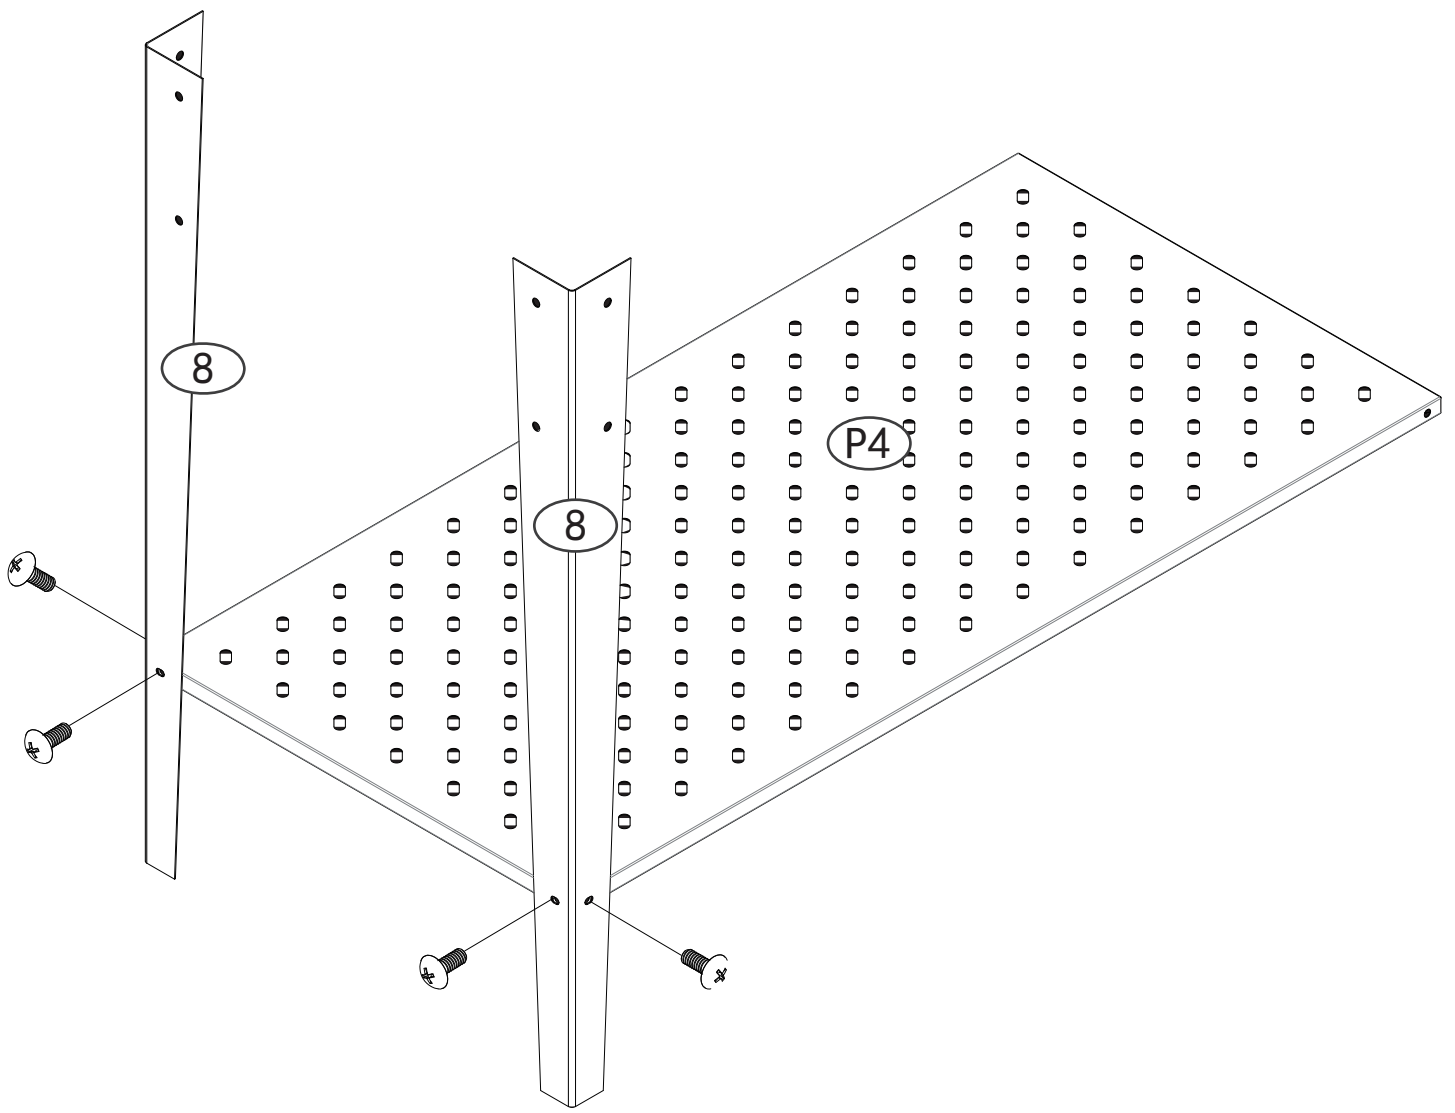

GARDEN BED WITH WHEEL

ASSEMBLY GUIDE

PLEASE CHECK ALL PARTS ARE INCLUDED BEFORE ASSEMBLY COMMENCES.
READ INSTRUCTINS COMPLETELY PRIOR TO ASSEMBLY.

CAUTION:

Handle components with care due to sharp corners.

Assemble the unit on a level surface.

NO.	PART	Qty.
8	 Long legs	2
9L	 Left leg	1
9R	 Right leg	1
10	 Shaft	2
11	 Plastic gasket	4
B1	 Handle	1
C1	 Wheel	2
B2	 Hardcore	1
P1	 Long side panel	2
P2	 Short side pane	2
P3	 Upper planting base plate	1
P4	 Bottom shelf for storage	1
GC	 Plastic bead	4
M6	 M6	36
M12	 M12	2
M6	 M6	28