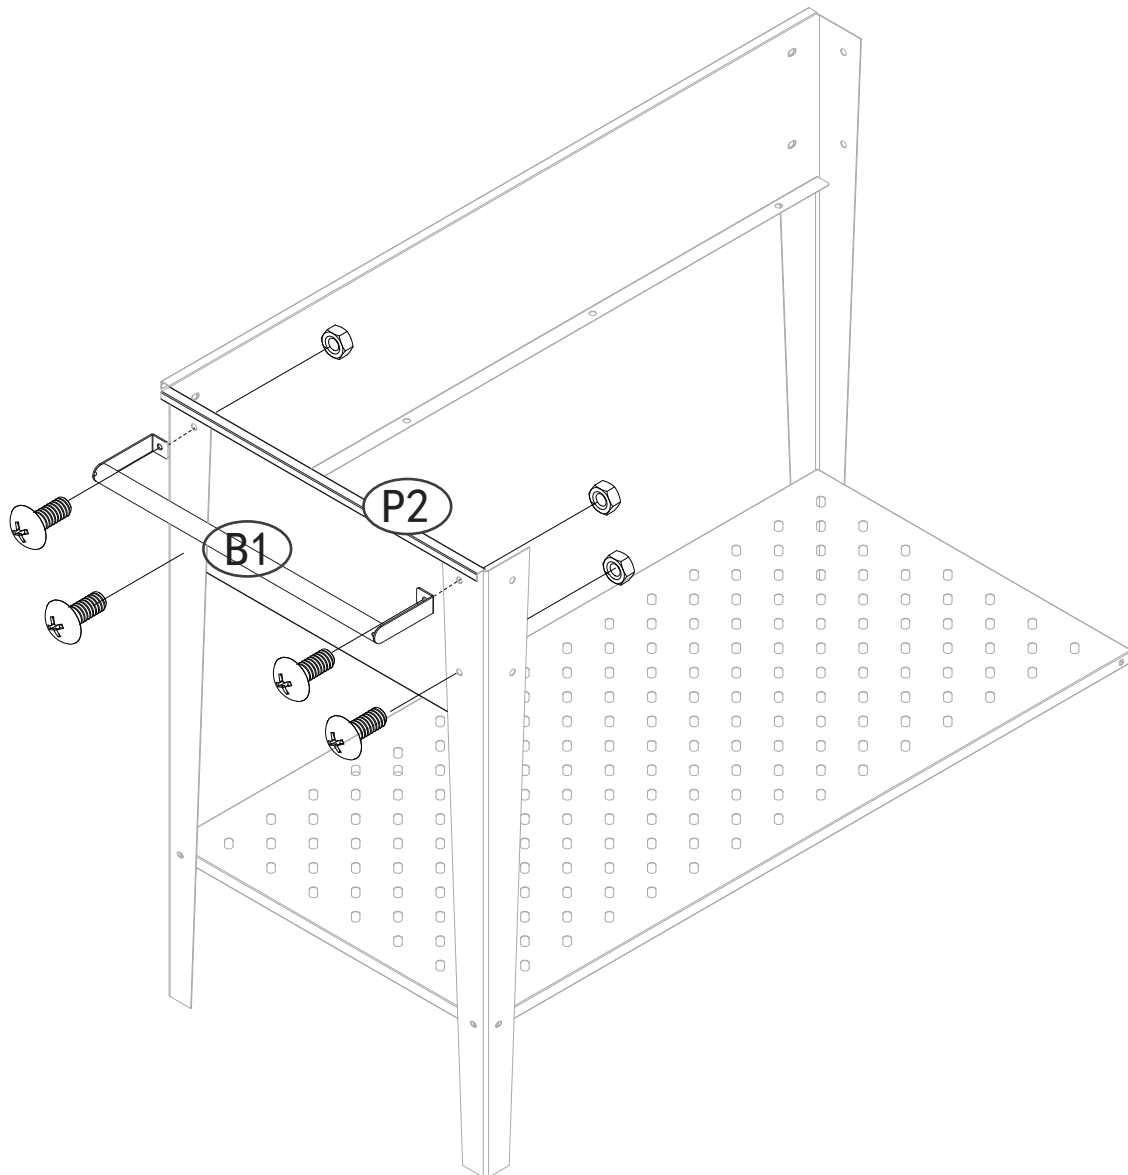

Assemble the unit on a level surface.

NO.	PART	Qty.
8	 Long legs	2
9L	 Left leg	1
9R	 Right leg	1
10	 Shaft	2
11	 Plastic gasket	4
B1	 Handle	1
C1	 Wheel	2
B2	 Hardcore	1
P1	 Long side panel	2
P2	 Short side pane	2
P3	 Upper planting base plate	1
P4	 Bottom shelf for storage	1
GC	 Plastic bead	4
M6	 M6	36
M12	 M12	2
M6	 M6	28

Teile / Parts	Nr. / No.	Stk. / Qty.
 Long legs	8	2
 Bottom shelf for storage	P4	1
	M6	4

Teile / Parts	Nr. / No.	Stk. / Qty.
 Left leg	9L	1
	M6	2

Teile / Parts	Nr. / No.	Stk. / Qty.
 Long side panel	P1	1
	M6	4

Teile / Parts	Nr. / No.	Stk. / Qty.
 Handle	B1	1
 Short side pane	P2	1
	M6	4

Teile / Parts	Nr. / No.	Stk. / Qty.
 Plastic gasket	11	2
 Shaft	10	1
 Wheel	C1	1
 Hardcore	B2	1
 M12	M12	1

Teile / Parts	Nr. / No.	Stk. / Qty.
 Right leg	9R	1
	M6	2

Teile / Parts	Nr. / No.	Stk. / Qty.
 Plastic gasket	11	2
 Shaft	10	1
 Wheel	C1	1
 M12	M12	1

Teile / Parts	Nr. / No.	Stk. / Qty.
 Long side panel	P1	1
	M6	4

Teile / Parts	Nr. / No.	Stk. / Qty.
 Short side pane	P2	1
	M6	4