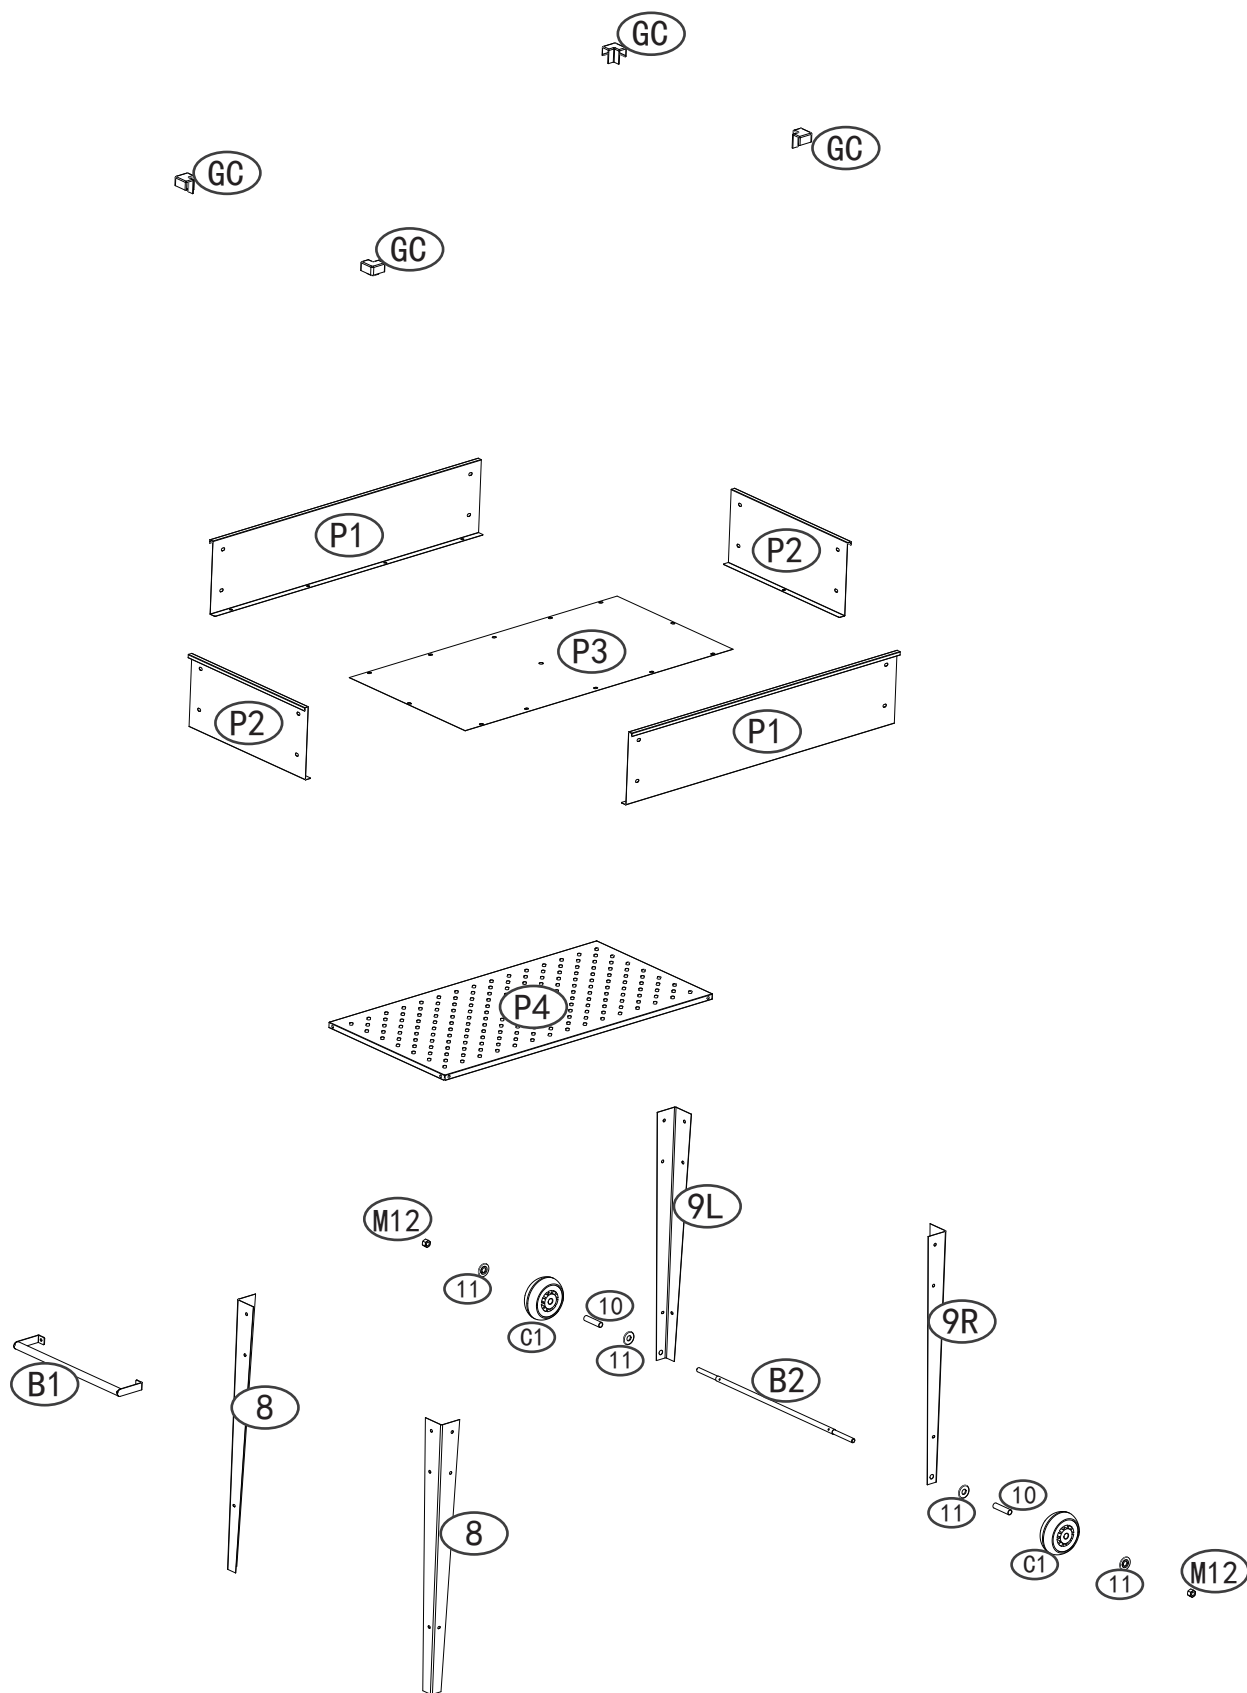

GARDEN BED WITH WHEEL

ASSEMBLY GUIDE

PLEASE CHECK ALL PARTS ARE INCLUDED BEFORE ASSEMBLY COMMENCES.
READ INSTRUCTINS COMPLETELY PRIOR TO ASSEMBLY.

CAUTION:

Handle components with care due to sharp corners.

Assemble the unit on a level surface.

NO.	PART	Qty.
8	 Long legs	2
9L	 Left leg	1
9R	 Right leg	1
10	 Shaft	2
11	 Plastic gasket	4
B1	 Handle	1
C1	 Wheel	2
B2	 Hardcore	1
P1	 Long side panel	2
P2	 Short side pane	2
P3	 Upper planting base plate	1
P4	 Bottom shelf for storage	1
GC	 Plastic bead	4
M6	 M6	36
M12	 M12	2
M6	 M6	28

Teile / Parts	Nr. / No.	Stk. / Qty.
 Long legs	8	2
 Bottom shelf for storage	P4	1
	M6	4

Teile / Parts	Nr. / No.	Stk. / Qty.
 Left leg	9L	1
	M6	2

Teile / Parts	Nr. / No.	Stk. / Qty.
 Long side panel	P1	1
	M6	4

Teile / Parts	Nr. / No.	Stk. / Qty.
 Plastic gasket	11	2
 Shaft	10	1
 Wheel	C1	1
 M12	M12	1

Teile / Parts	Nr. / No.	Stk. / Qty.
 Long side panel	P1	1
	M6	4

Teile / Parts	Nr. / No.	Stk. / Qty.
 Short side pane	P2	1
	M6	4