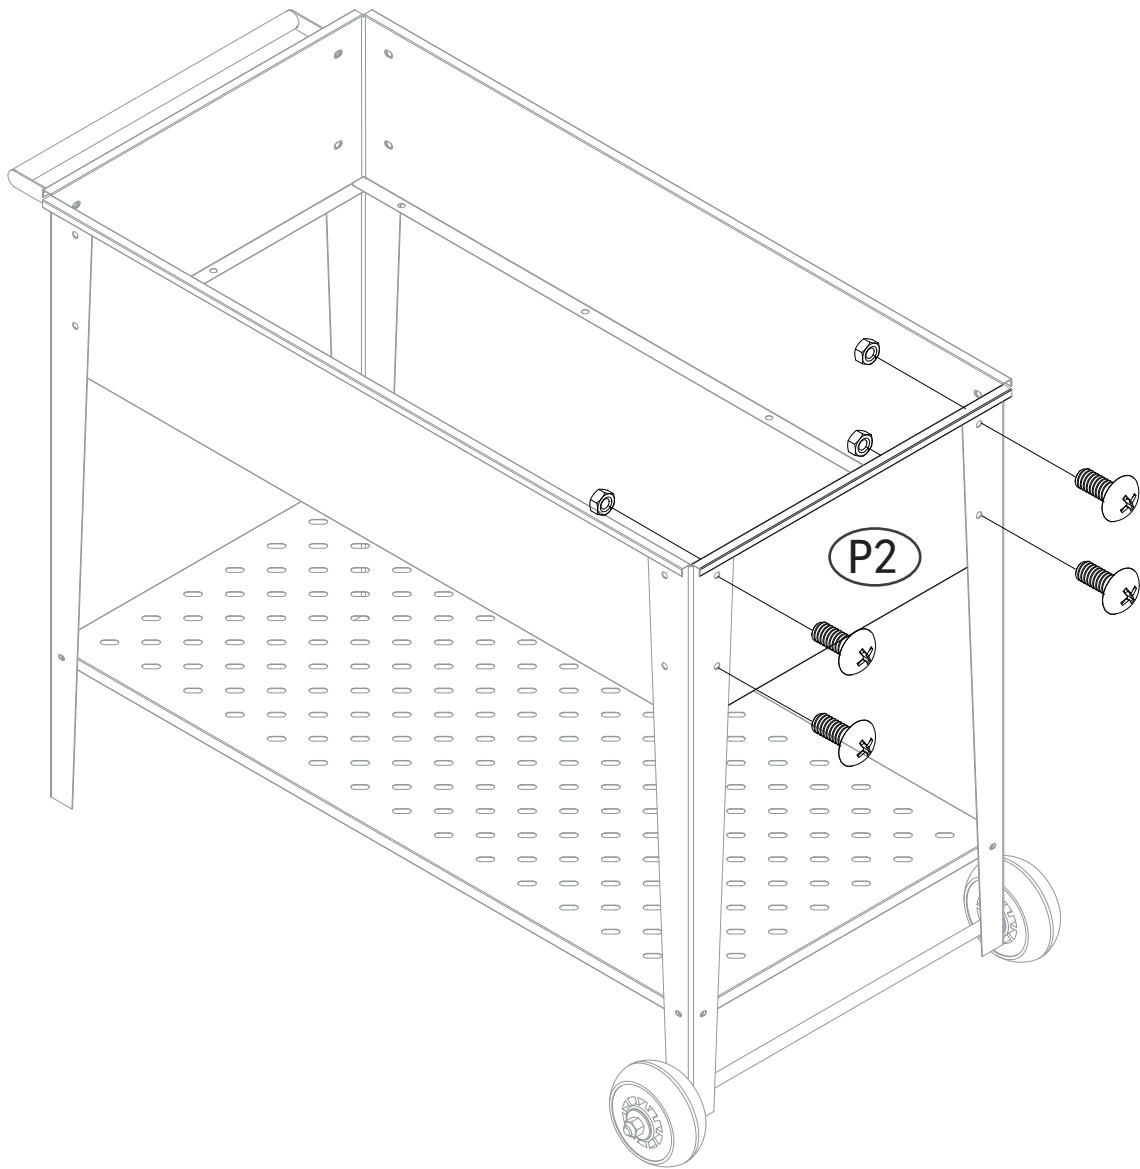

Assemble the unit on a level surface.

NO.	PART	Qty.
8	 Long legs	2
9L	 Left leg	1
9R	 Right leg	1
10	 Shaft	2
11	 Plastic gasket	4
B1	 Handle	1
C1	 Wheel	2
B2	 Hardcore	1
P1	 Long side panel	2
P2	 Short side pane	2
P3	 Upper planting base plate	1
P4	 Bottom shelf for storage	1
GC	 Plastic bead	4
M6	 M6	36
M12	 M12	2
M6	 M6	28

Teile / Parts	Nr. / No.	Stk. / Qty.
 Handle	B1	1
 Short side pane	P2	1
	M6	4

Teile / Parts	Nr. / No.	Stk. / Qty.
 Plastic gasket	11	2
 Shaft	10	1
 Wheel	C1	1
 Hardcore	B2	1
 M12	M12	1

Teile / Parts	Nr. / No.	Stk. / Qty.
 Right leg	9R	1
	M6	2

Teile / Parts	Nr. / No.	Stk. / Qty.
 Plastic gasket	11	2
 Shaft	10	1
 Wheel	C1	1
 M12	M12	1

Teile / Parts	Nr. / No.	Stk. / Qty.
 Long side panel	P1	1
	M6	4

Teile / Parts	Nr. / No.	Stk. / Qty.
 Short side pane	P2	1
	M6	4