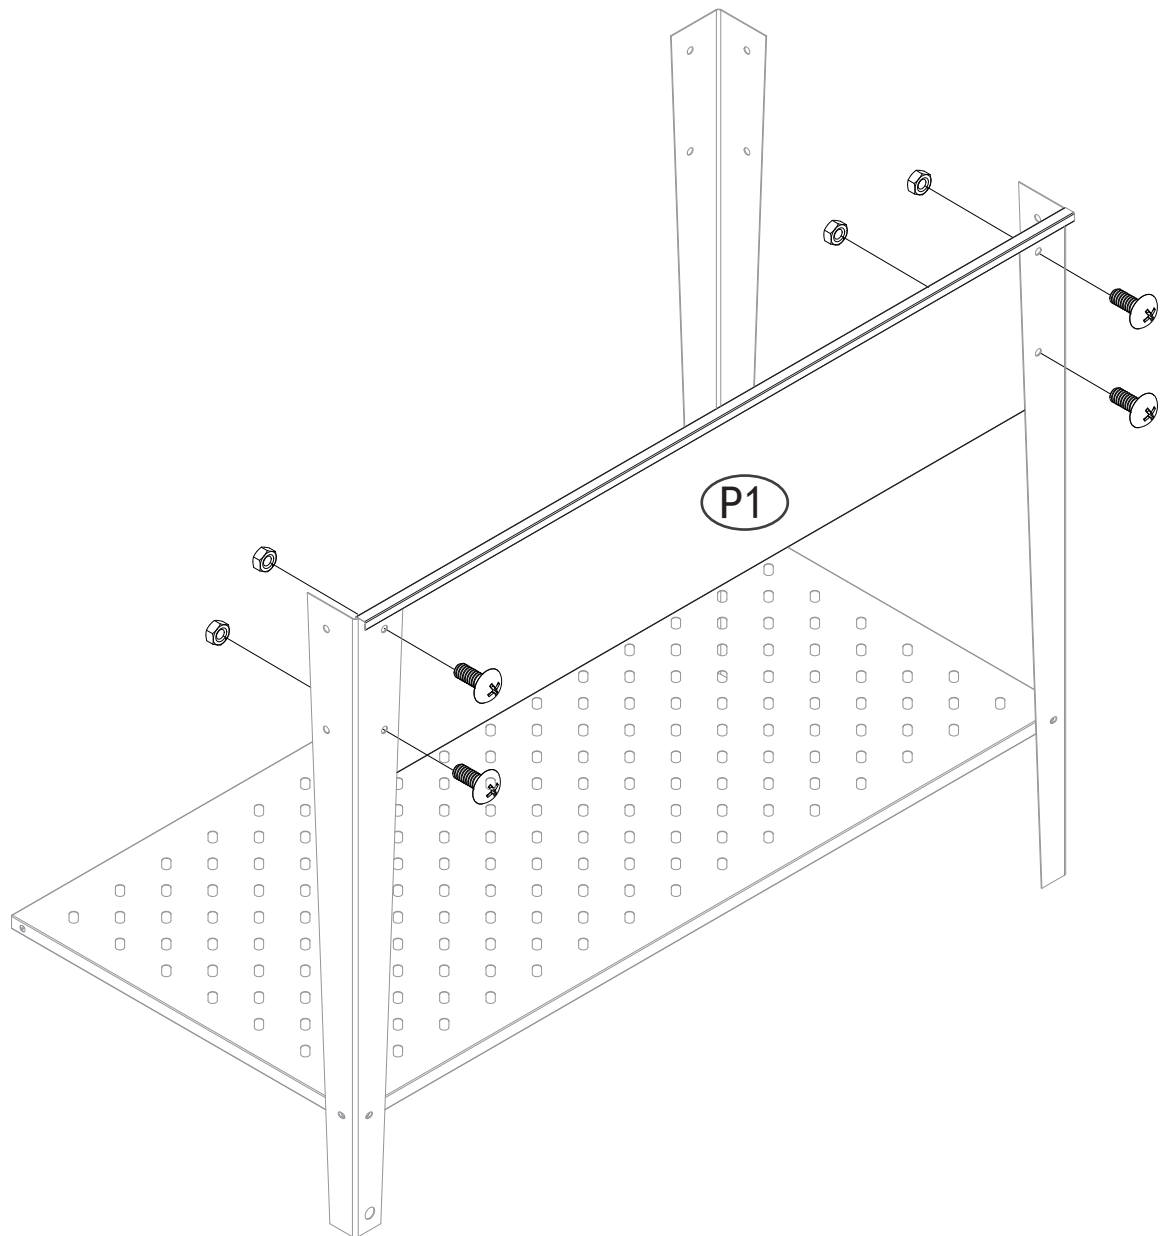

Assemble the unit on a level surface.

NO.	PART	Qty.
8	 Long legs	2
9L	 Left leg	1
9R	 Right leg	1
10	 Shaft	2
11	 Plastic gasket	4
B1	 Handle	1
C1	 Wheel	2
B2	 Hardcore	1
P1	 Long side panel	2
P2	 Short side pane	2
P3	 Upper planting base plate	1
P4	 Bottom shelf for storage	1
GC	 Plastic bead	4
M6	 M6	36
M12	 M12	2
M6	 M6	28

Teile / Parts	Nr. / No.	Stk. / Qty.
 Long legs	8	2
 Bottom shelf for storage	P4	1
	M6	4

Teile / Parts	Nr. / No.	Stk. / Qty.
 Left leg	9L	1
	M6	2

Teile / Parts	Nr. / No.	Stk. / Qty.
 Long side panel	P1	1
	M6	4

Teile / Parts	Nr. / No.	Stk. / Qty.
 Handle	B1	1
 Short side pane	P2	1
	M6	4

Teile / Parts	Nr. / No.	Stk. / Qty.
 Plastic gasket	11	2
 Shaft	10	1
 Wheel	C1	1
 Hardcore	B2	1
 M12	M12	1

Teile / Parts	Nr. / No.	Stk. / Qty.
 Right leg	9R	1
	M6	2

Teile / Parts	Nr. / No.	Stk. / Qty.
 Plastic gasket	11	2
 Shaft	10	1
 Wheel	C1	1
 M12	M12	1

Teile / Parts	Nr. / No.	Stk. / Qty.
 Long side panel	P1	1
	M6	4

Teile / Parts	Nr. / No.	Stk. / Qty.
 Short side pane	P2	1
	M6	4