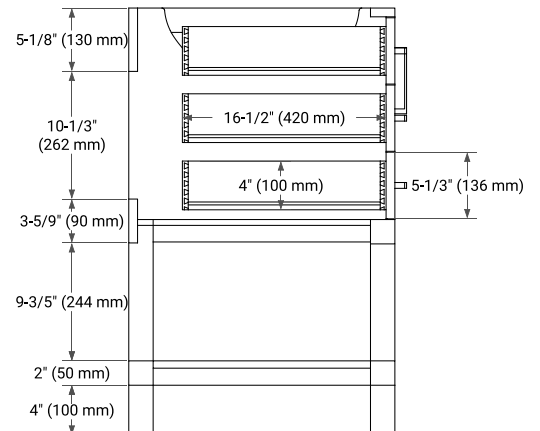

48" SINGLE SINK BASE CABINET

BASE CABINET DIMENSIONS

48" W x 21.5" D x 34.5" H

FEATURES

- Solid wood frame & plywood panels
- Dovetail drawers and joints
- Soft closing doors & drawers

HARDWARE FINISHES*

Brushed Nickel Satin Brass Matte Black Polished Chrome

49" SINGLE RECTANGLE SINK COUNTERTOP WITH 0.75 IN. THICKNESS

OVERALL DIMENSIONS

49" W x 22" D x 0.75" H

COUNTERTOP OPTIONS

Carrara Marble

FEATURES

- Solid countertop with mitered edges & seams
- Undermount white rectangular sink
- Pre-drilled for 8" widespread faucet

INCLUDED

- Countertop
- Matching Backsplash
- Rectangle Sink

COUNTERTOP PLAN VIEW

EDGE SIDE VIEW

THREE DIMENSIONAL COUNTERTOP VIEW