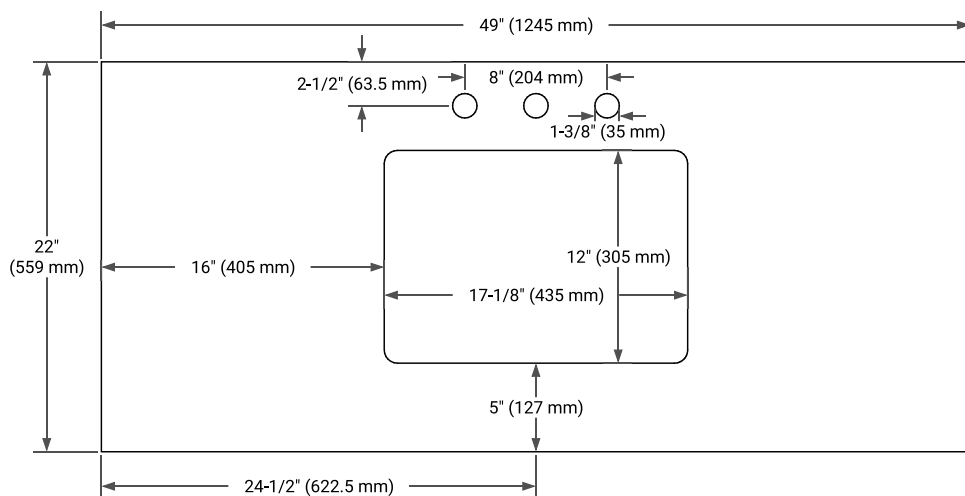

49" SINGLE RECTANGLE SINK COUNTERTOP WITH 0.75 IN. THICKNESS

OVERALL DIMENSIONS

49" W x 22" D x 0.75" H

COUNTERTOP OPTIONS

Carrara Marble

FEATURES

- Solid countertop with mitered edges & seams
- Undermount white rectangular sink
- Pre-drilled for 8" widespread faucet

INCLUDED

- Countertop
- Matching Backsplash
- Rectangle Sink

COUNTERTOP PLAN VIEW

EDGE SIDE VIEW

THREE DIMENSIONAL COUNTERTOP VIEW