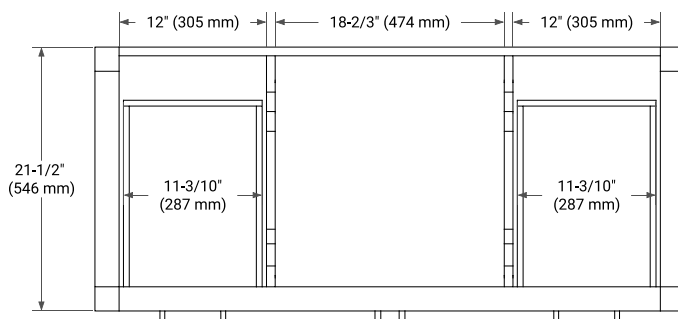

48" SINGLE SINK BASE CABINET

BASE CABINET DIMENSIONS

48" W x 21.5" D x 34.5" H

FEATURES

- Solid wood frame & plywood panels
- Dovetail drawers and joints
- Soft closing doors & drawers

HARDWARE FINISHES*

Brushed Nickel Satin Brass Matte Black Polished Chrome

49" SINGLE RECTANGLE SINK COUNTERTOP WITH 0.75 IN. THICKNESS

OVERALL DIMENSIONS

49" W x 22" D x 0.75" H

COUNTERTOP OPTIONS

Carrara Marble

FEATURES

- Solid countertop with mitered edges & seams
- Undermount white rectangular sink
- Pre-drilled for 8" widespread faucet

INCLUDED

- Countertop
- Matching Backsplash
- Rectangle Sink

COUNTERTOP PLAN VIEW

EDGE SIDE VIEW

THREE DIMENSIONAL COUNTERTOP VIEW