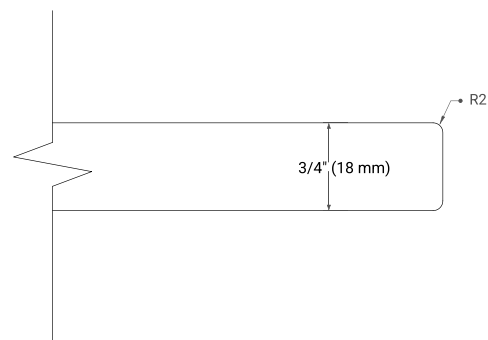

49" SINGLE RECTANGLE SINK COUNTERTOP WITH 0.75 IN. THICKNESS

OVERALL DIMENSIONS

49" W x 22" D x 0.75" H

COUNTERTOP OPTIONS

Carrara Marble

FEATURES

- Solid countertop with mitered edges & seams
- Undermount white rectangular sink
- Pre-drilled for 8" widespread faucet

INCLUDED

- Countertop
- Matching Backsplash
- Rectangle Sink

COUNTERTOP PLAN VIEW

EDGE SIDE VIEW

THREE DIMENSIONAL COUNTERTOP VIEW