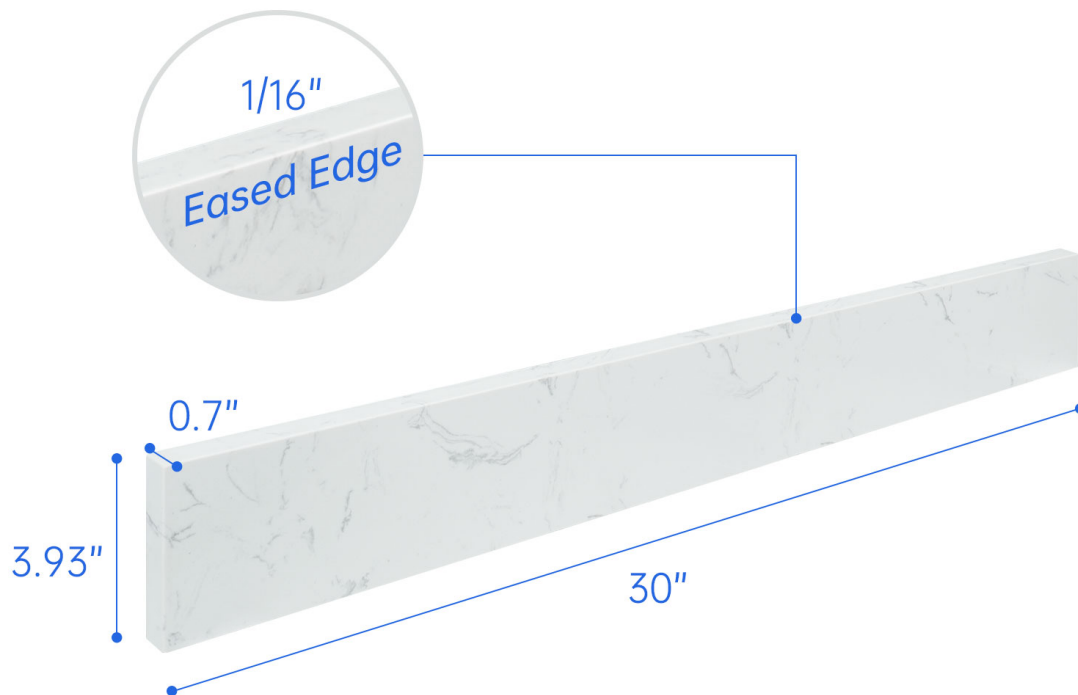

Replacement 30 Inch Backsplash in Carrara White

Universal Size For Vanity

Carrara White Engineered Stone Backsplash

Description

This backsplash guard is a perfect accessory to protect bathroom walls from water damage, designed to match standard sinks and countertops. It helps keep walls intact while adding a neat and attractive look to the bathroom sink area.