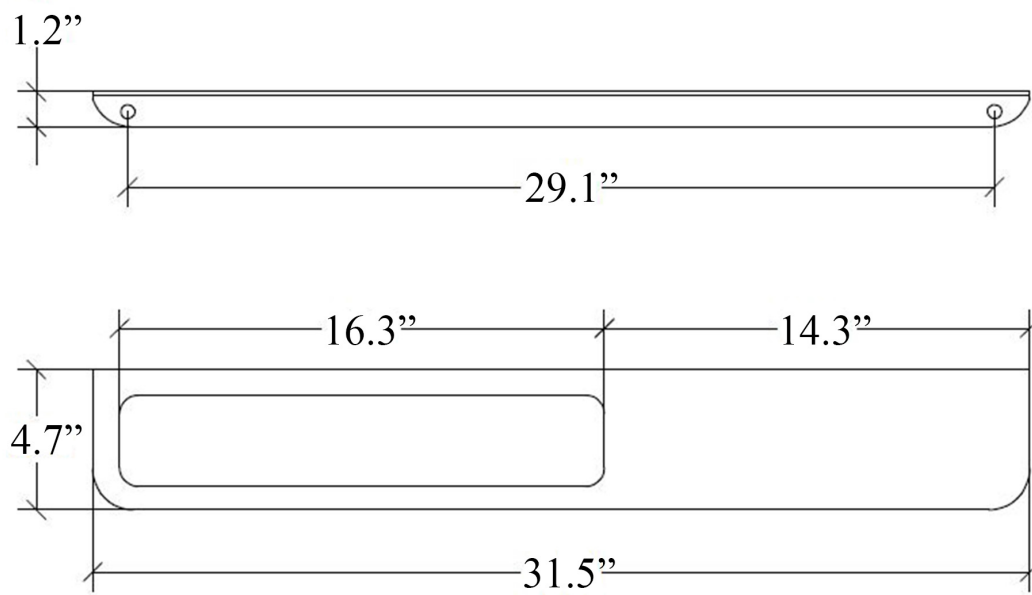

Product Specs Sheets

Cover Page

Rosa 5169

Features

- Bathroom Shelf with Towel Bar
- Available in 2 Finishes: Polished Stainless Steel and Brushed Stainless Steel
- Solid Stainless Steel
- Premium Metal Construction for Durability and Reliability
- Features Space-Saving Design
- Wall Mount Installation
- Towel Bar to be Combined (Optional) with Tumbler, Soap Dish, and Soap Dispenser
- Designer Collection
- Italian Design

* WS Bath Collections reserves the right to revise dimensions or information on this sheet without notice

Collection Rosa	Model Rosa 5169	Dimensions Metric <i>1 inch = 2.54 cm</i> <i>1 inch = 25.4 mm</i>	 1051 Lea Drive - Collegeville, PA 19426 Tel. 215 513 9400 - Fax 610 831 0215 www.ws bathcollections.com - info@ws bathcollections.com
---------------------------	-----------------------------	--	---

Collection
Rosa

Model |
Rosa 5169

Dimensions Metric

1 inch = 2.54 cm
1 inch = 25.4 mm

WS[®]
BATH
COLLECTIONS

1051 Lea Drive - Collegeville, PA 19426
Tel. 215 513 9400 - Fax 610 831 0215

www.ws bathcollections.com - info@ws bathcollections.com