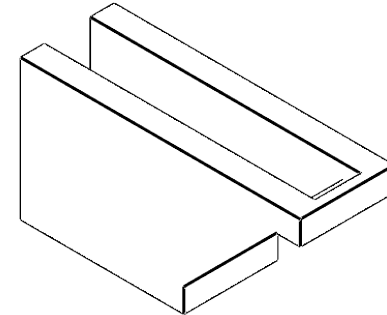

# ITEM NUMBER: RFTURO040X06000X12000X006BUR00RCPR

4"W X 6"H X 12"L TIMBERTHANE ROUGH CEDAR BURLINGTON FAUX WOOD OPEN RAFTER TAIL, 6"L END, PRIMED TAN

**SIDE PROFILE**

**FRONT PROFILE**

**ISOMETRIC**

GENERATED DATE : 03/02/2023

EKENA MILLWORK  
2300 WEST MAIN ST.  
CLARKSVILLE, TX 75426  
TOLL FREE: 866-607-0453  
WWW.EKENAMILLWORK.COM

**NOTES**

1. INSTALLATION TO BE COMPLETED IN ACCORDANCE WITH MANUFACTURER'S SPECIFICATIONS.
2. DRAWING MAY NOT BE TO SCALE
3. THIS DRAWING IS INTENDED FOR DESIGN AND PLANNING PURPOSES ONLY.
4. ALL INFORMATION CONTAINED HEREIN WAS CURRENT AT THE TIME OF DEVELOPMENT BUT MUST BE REVIEWED AND APPROVED BY THE PRODUCT MANUFACTURER TO BE CONSIDERED ACCURATE.
5. TIMBERTHANE ARCHITECTURAL PRODUCTS ARE MADE FROM HIGH DENSITY URETHANE AND COME FACTORY PRIMED