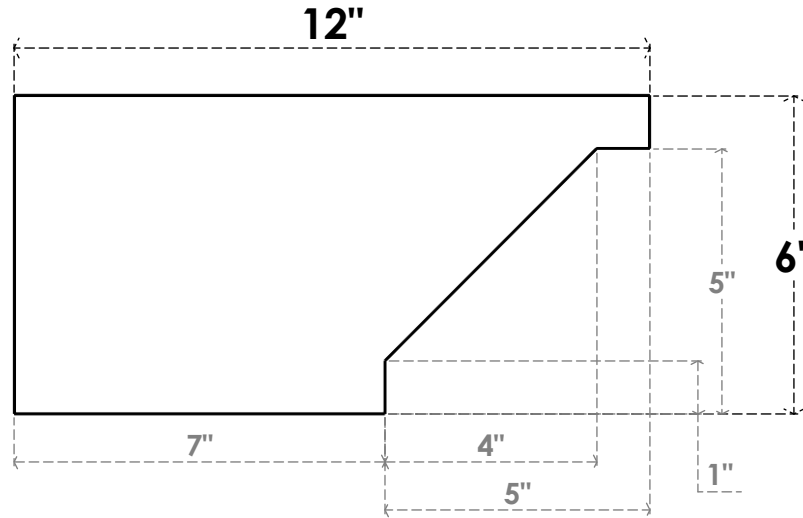

# ITEM NUMBER: RFTURO040X06000X12000X006BUR00RCPR

4"W X 6"H X 12"L TIMBERTHANE ROUGH CEDAR BURLINGTON FAUX WOOD OPEN RAFTER TAIL, 6"L END, PRIMED TAN

**SIDE PROFILE**

**FRONT PROFILE**

**ISOMETRIC**

GENERATED DATE : 03/02/2023