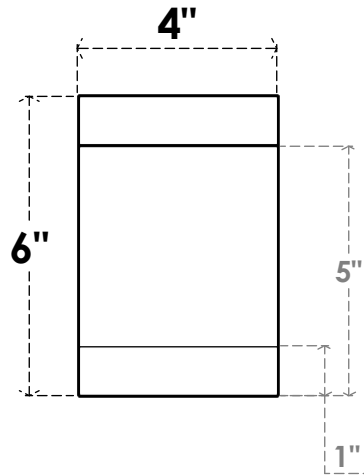

# ITEM NUMBER: RFTURO040X06000X12000X006BUR00RCPR

4"W X 6"H X 12"L TIMBERTHANE ROUGH CEDAR BURLINGTON FAUX WOOD OPEN RAFTER TAIL, 6"L END, PRIMED TAN

**SIDE PROFILE**

**FRONT PROFILE**

**ISOMETRIC**

GENERATED DATE : 03/02/2023