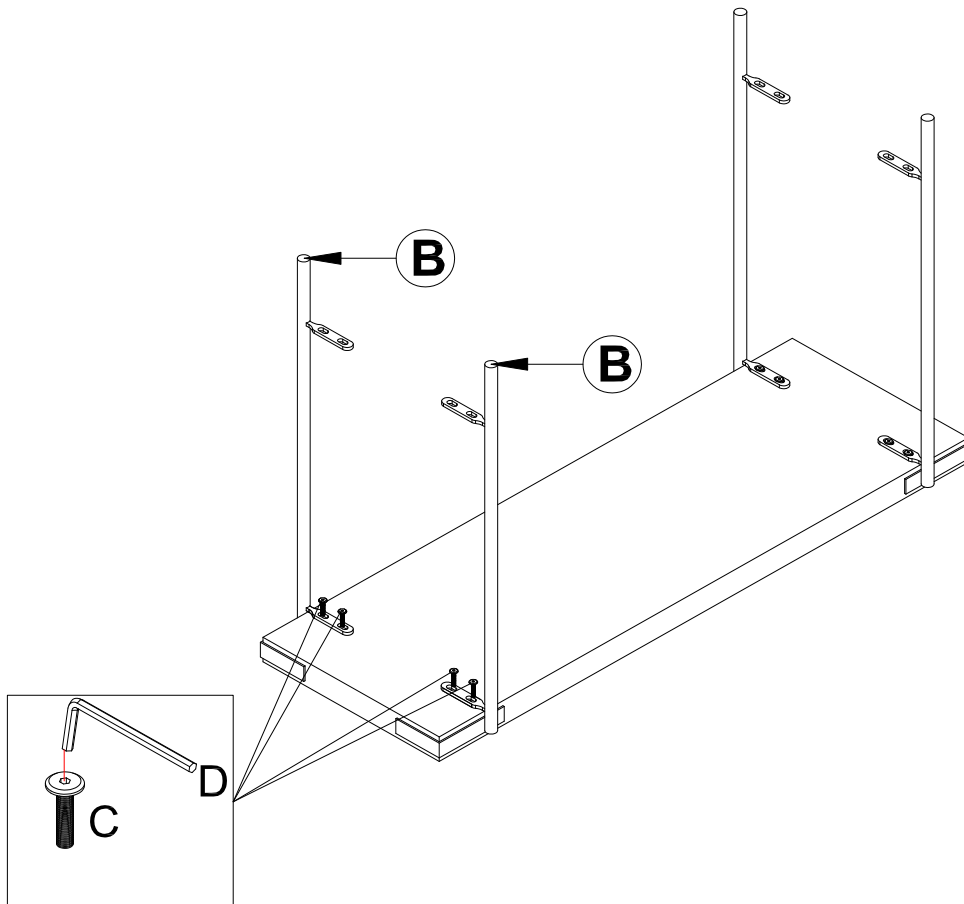

+

20 minutes

Tool Included

Part List-TV Console

Identifying the hardware-Identify the hardware using the illustrations below.

STEP 1

C  04
M6X15mm

D  01

STEP 2

C  04
M6X15mm

D  01

STEP 3

C   08
M6X15mm

D  01