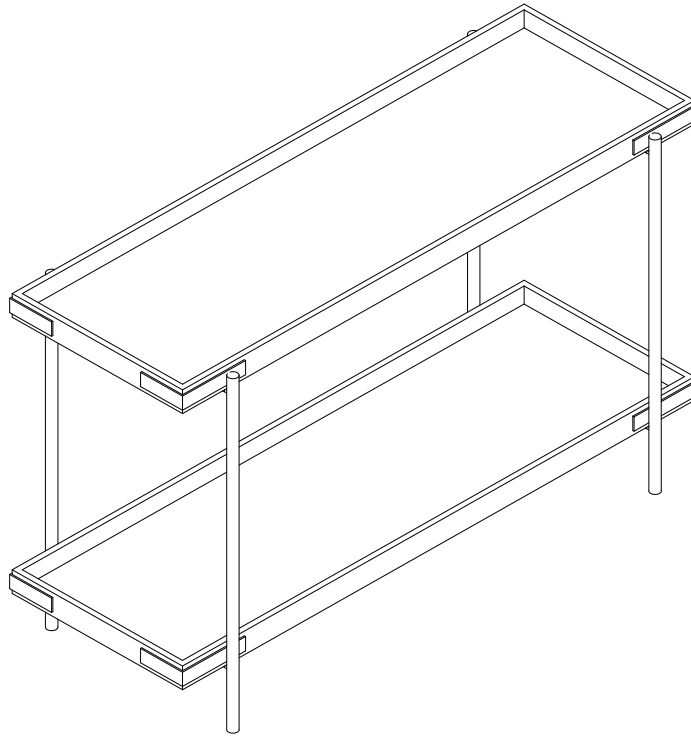

ASSEMBLY INSTRUCTIONS

TV CONSOLE

. Use of power tool to assemble this product will invalidate any claim and damage this product making it unsafe!!!
. Please assemble on a clean soft surface to avoid damage.

+

20 minutes

Tool Included

Part List-TV Console

Identifying the hardware-Identify the hardware using the illustrations below.

STEP 1

C  04
M6X15mm

D  01

STEP 2

C  04
M6X15mm

D  01

STEP 3

C   08
M6X15mm

D  01