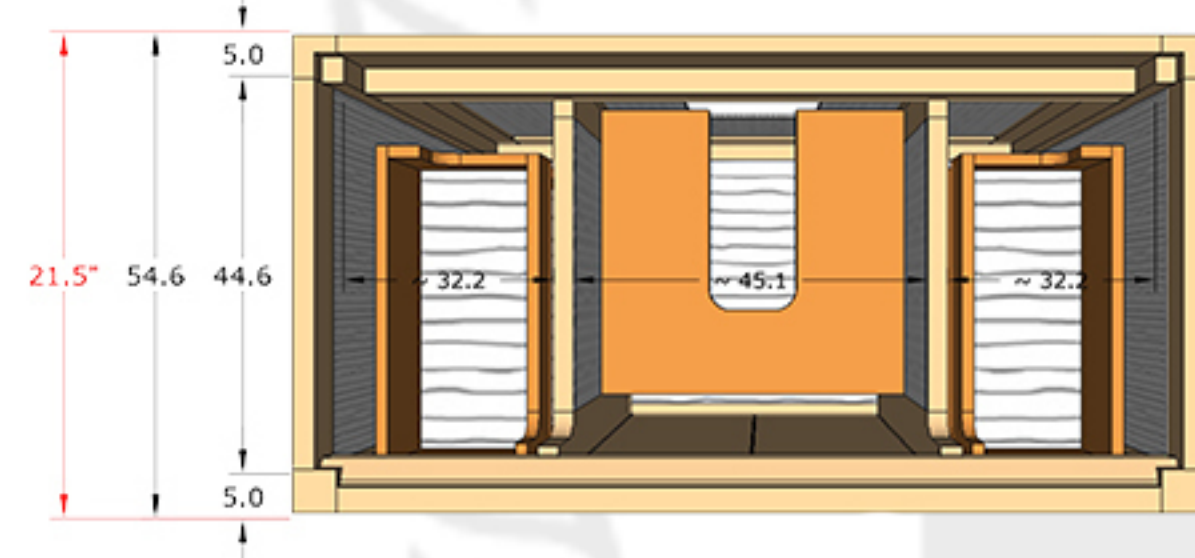

WILLOW COLLECTIONS

ELIZABETH 42 IN SINGLE SINK BATHROOM VANITY

Countertop