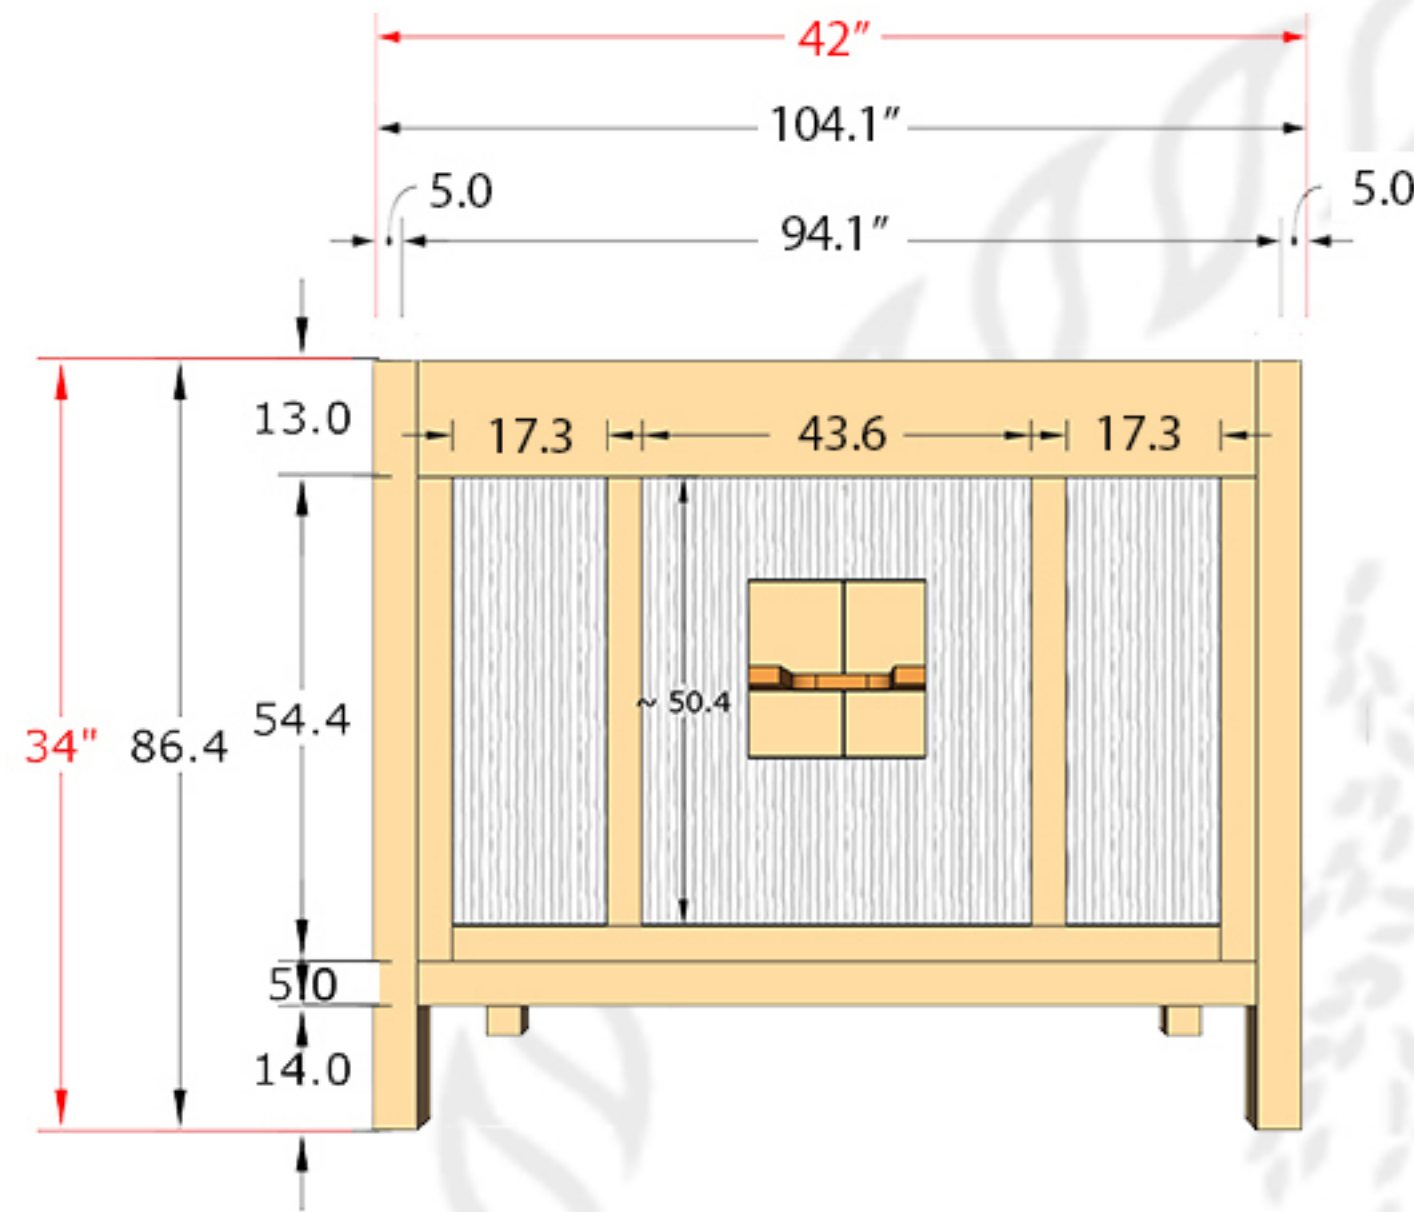

WILLOW COLLECTIONS

ELIZABETH 42 IN SINGLE SINK BATHROOM VANITY

Countertop