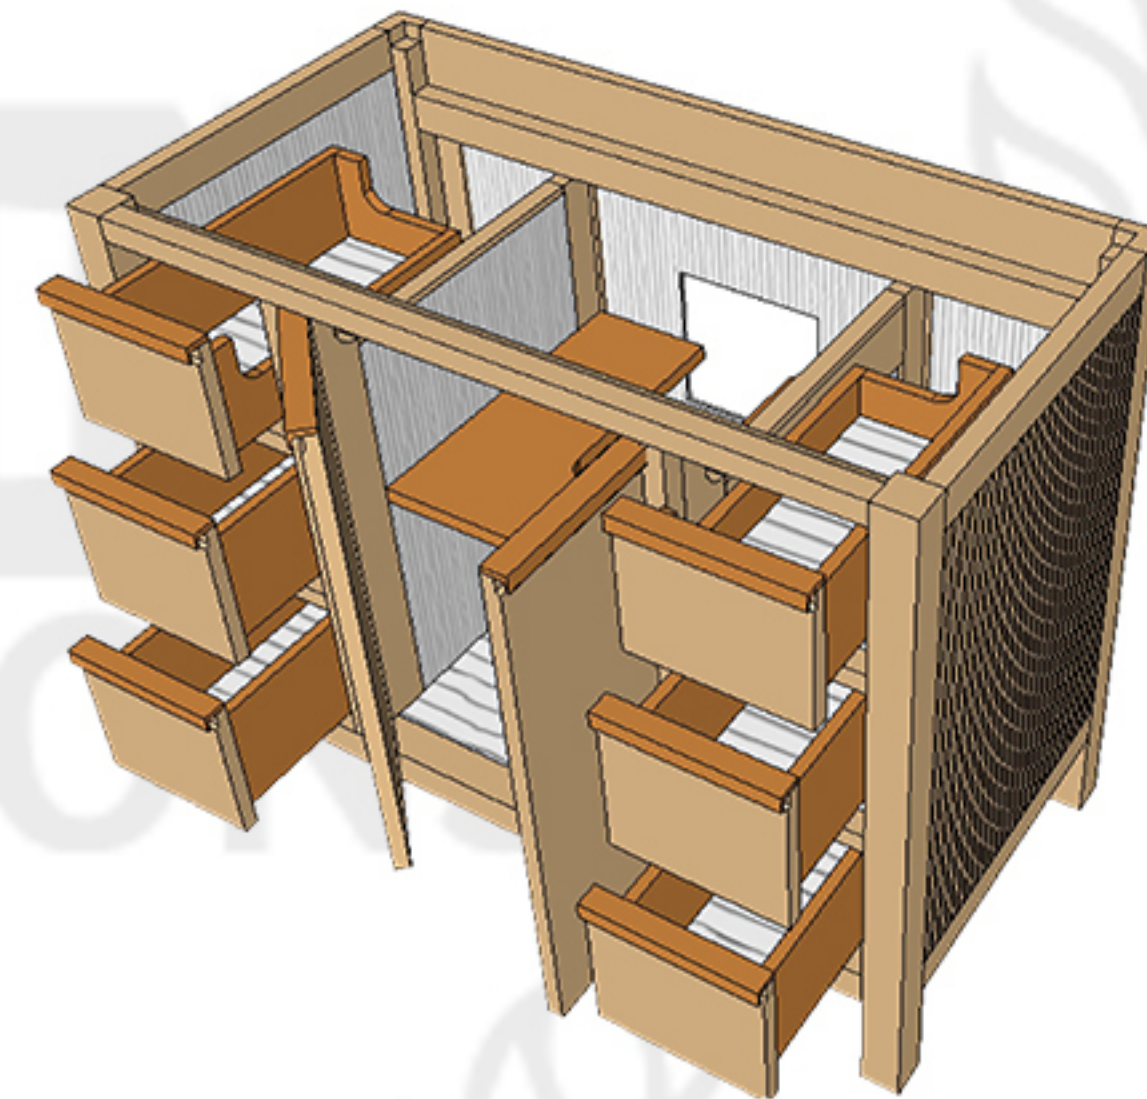

WILLOW COLLECTIONS

ELIZABETH 42 IN SINGLE SINK BATHROOM VANITY

Countertop