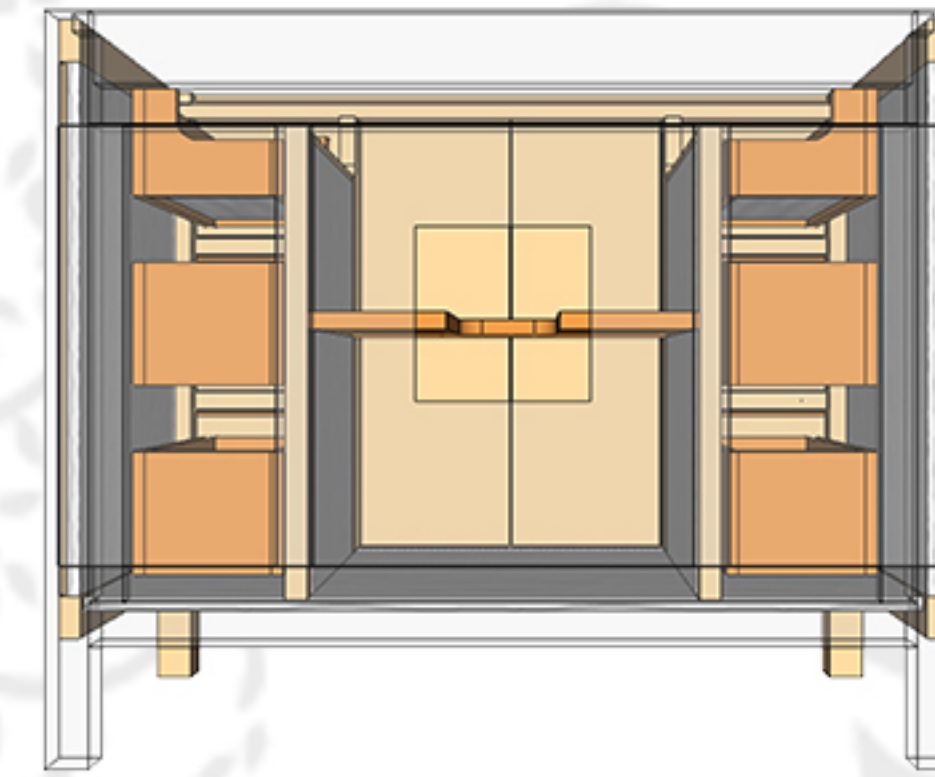

WILLOW COLLECTIONS

ELIZABETH 42 IN SINGLE SINK BATHROOM VANITY

Countertop