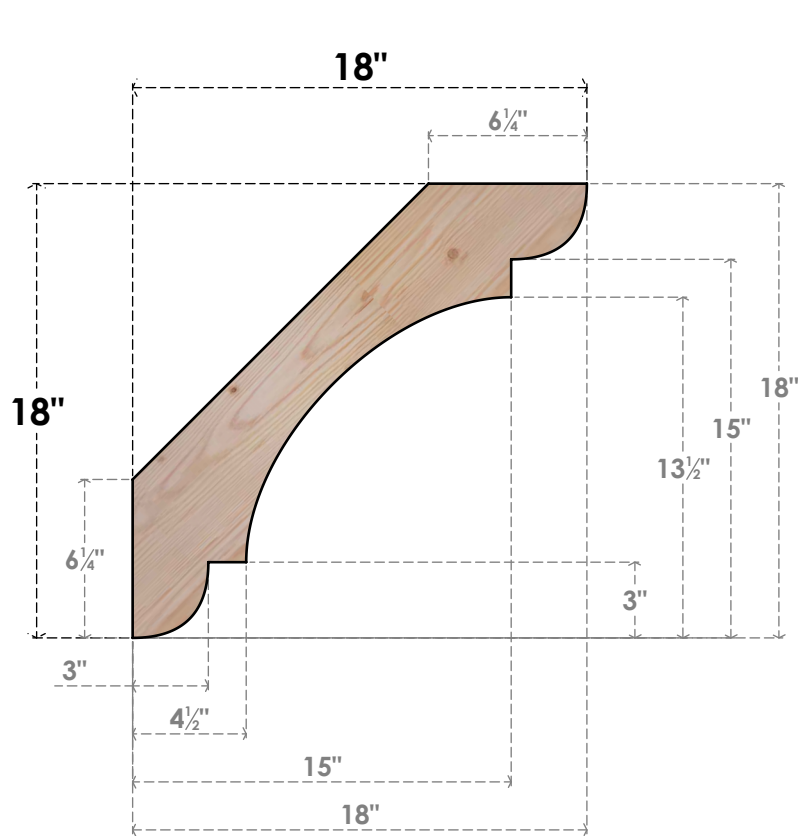

BRC04X18X18OLY00SDF

3 1/2"W X 18"D X 18"H OLYMPIC SMOOTH BRACE, DOUGLAS FIR

SIDE

FRONT

EKENA MILLWORK
2300 WEST MAIN ST.
CLARKSVILLE, TX 75426
TOLL FREE: 866-607-0453
WWW.EKENAMILLWORK.COM

NOTES

1. INSTALLATION TO BE COMPLETED IN ACCORDANCE WITH MANUFACTURER'S SPECIFICATIONS.
2. DRAWING MAY NOT BE TO SCALE
3. THIS DRAWING IS INTENDED FOR DESIGN AND PLANNING PURPOSES ONLY.
4. ALL INFORMATION CONTAINED HEREIN WAS CURRENT AT THE TIME OF DEVELOPMENT BUT MUST BE REVIEWED AND APPROVED BY THE PRODUCT MANUFACTURER TO BE CONSIDERED ACCURATE.
5. PRODUCTS ARE NOT KILN DRIED. THIS ITEM IS UNIQUE AND WILL CONTAIN THE NATURAL VARIATIONS THAT THE WOOD SPECIES OFFERS. THIS MAY RESULT IN VARIATIONS UP TO 1/4"