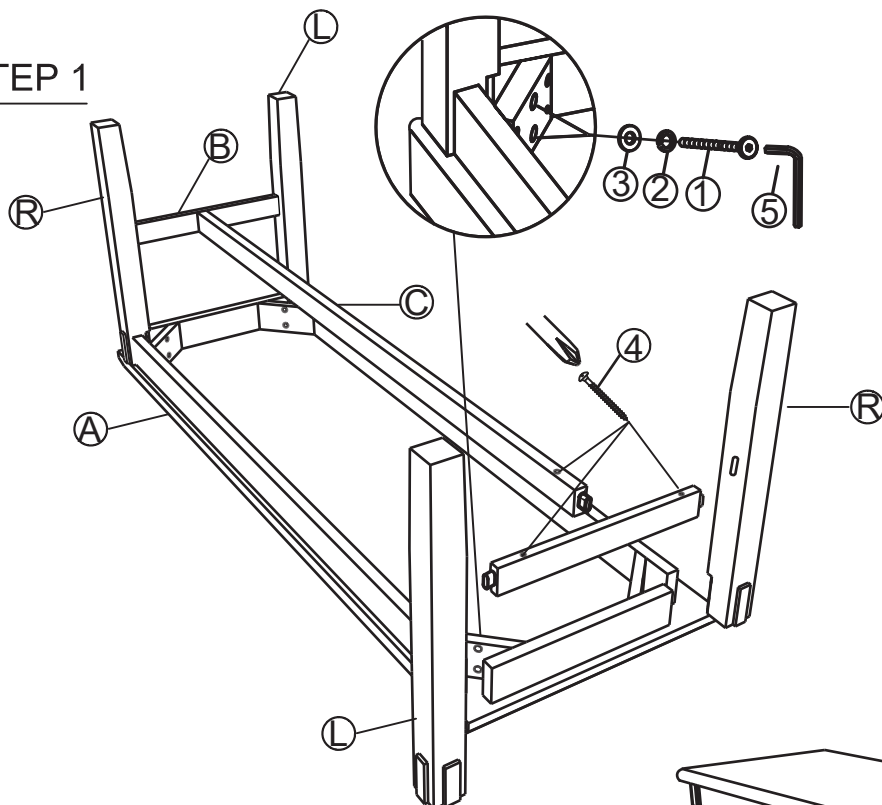

ASSEMBLY INSTRUCTIONS

(BENCH)

**NOTE: THIS ITEM NOT RECOMMENDED FOR COMMERCIAL USE
KEEP THIS DOCUMENT FOR REFERENCE IN CASE PARTS ARE NEEDED**

DO NOT TIGHTEN SCREWS UNTIL COMPLETELY ASSEMBLED!!

PARTS LIST			QTY'
A	Seat		1pc
B	Short Stretcher		2pc
C	Long Stretcher		1pc
R/L	Leg (Left/Right)		4pcs

HARDWARE LIST			QTY'
1	Bolt $\varnothing 1/4"$ x 20 x 2-3/8"		8pcs
2	Spring Washer $\varnothing 5/16"$ x 1/2" x 1/16"		8pcs
3	Flat Washer $\varnothing 5/16"$ x 3/4" x 1/16"		8pcs
4	Screw $\varnothing 8$ x $\varnothing 4$ x 1-3/4"		6pcs
5	Allen Key 5/32"		1pc

STEP 1