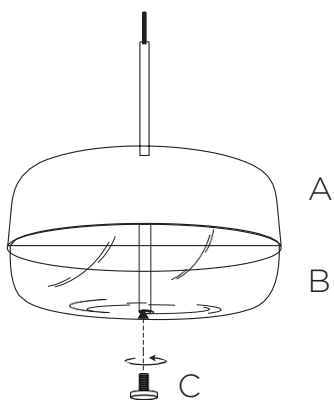

hanging lamp

ATTENTION: READ THE MANUAL CAREFULLY BEFORE INSTALLING THE LAMP

Rated power E 27, Max. 40W

WARNING

1. The installation work should only be performed by qualified electricians.
2. Ensure the lamp is disconnected from mains power before installation.
3. Make sure the lamp is securely supported.
4. Just for indoor use.

IMPORTANT:

1. Wear gloves during installation. Avoid scratching the lamp surface
2. Do not install the lamp on a damp or damaged ceiling.
3. Ensure that the electrical supply complies with the type stated on rating label.
4. Used lighting source shall be of suitable model and wattage
5. Avoid touching the shade and bulb when the lamp is working
6. Please cut off power and let the bulb and shade cool down before replacing the bulb.
7. Please use dry cloth to clean the lamp.
8. If the external flexible cable or cord of this luminaire is damaged, it shall be exclusively replaced by the manufacturer or his service agent or a similar qualified person in order to avoid a hazard.

parts included		
A	lamp with shade	1 Pc
B	glass shade	1 Pc
C	button screw	1 Pc

1

2

3