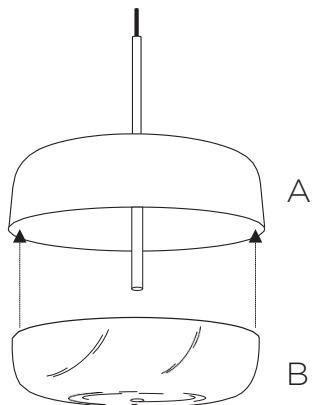

hanging lamp

ATTENTION: READ THE MANUAL CAREFULLY BEFORE INSTALLING THE LAMP

Rated power E 27, Max. 40W

WARNING

1. The installation work should only be performed by qualified electricians.
2. Ensure the lamp is disconnected from mains power before installation.
3. Make sure the lamp is securely supported.
4. Just for indoor use.

parts included		
A	lamp with shade	1 Pc
B	glass shade	1 Pc
C	button screw	1 Pc

1

2

3