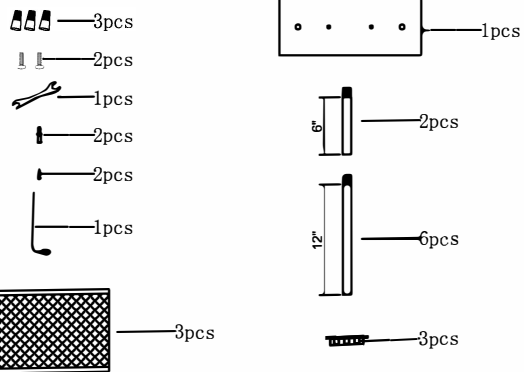

INSTRUCTIONS

Product Features

Material: Metal+Paper Rattan
 Color: Black
 Base Type: E12
 Bulb Included: NO
 Voltage: 110- 130VAC
 Maximum Wattage: 3 x 40W