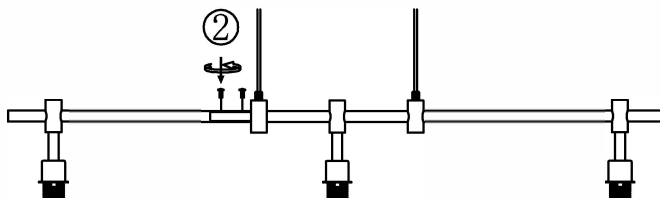

INSTRUCTIONS

Product Features

Material: Metal+Paper Rattan
 Color: Black
 Base Type: E12
 Bulb Included: NO
 Voltage: 110- 130VAC
 Maximum Wattage: 3 x 40W