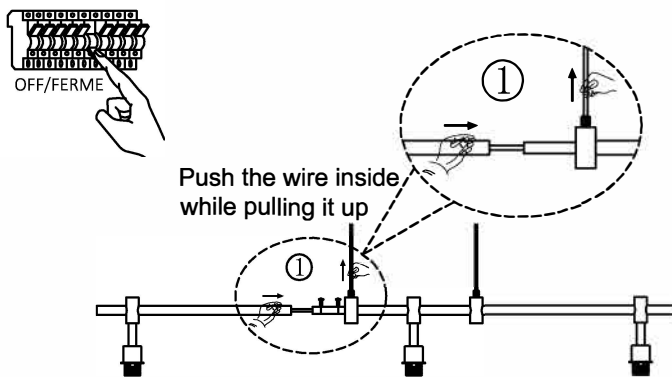

INSTRUCTIONS

Product Features

Material: Metal+Paper Rattan
 Color: Black
 Base Type: E12
 Bulb Included: NO
 Voltage: 110- 130VAC
 Maximum Wattage: 3 x 40W