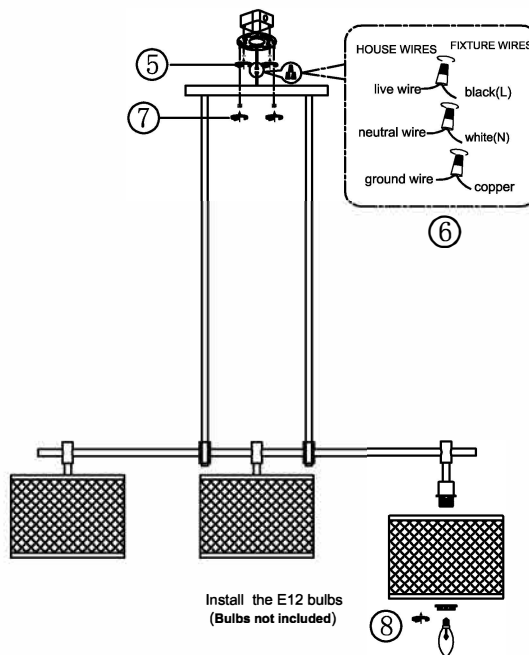

INSTRUCTIONS

Product Features

Material: Metal+Paper Rattan
 Color: Black
 Base Type: E12
 Bulb Included: NO
 Voltage: 110- 130VAC
 Maximum Wattage: 3 x 40W