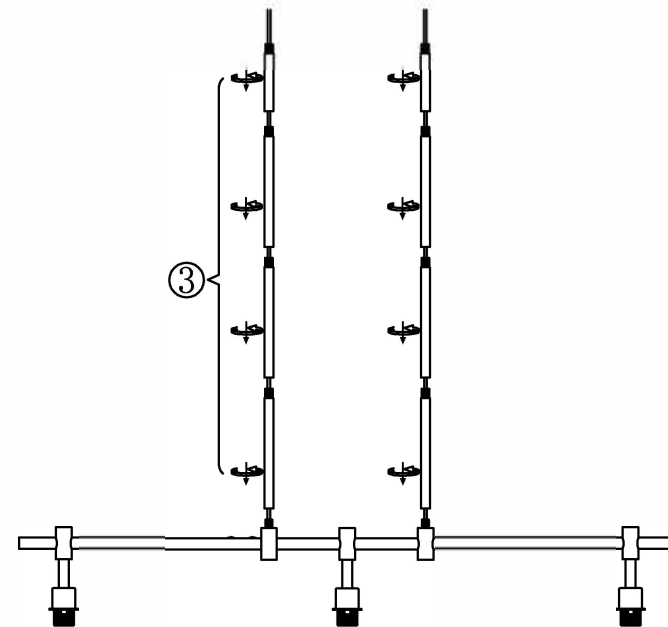

INSTRUCTIONS

Product Features

Material: Metal+Paper Rattan
 Color: Black
 Base Type: E12
 Bulb Included: NO
 Voltage: 110- 130VAC
 Maximum Wattage: 3 x 40W