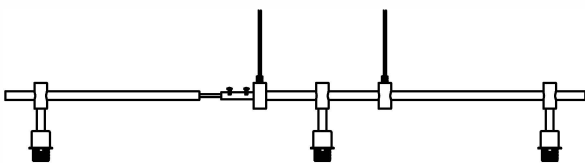

INSTRUCTIONS

Product Features

Material: Metal+Paper Rattan
 Color: Black
 Base Type: E12
 Bulb Included: NO
 Voltage: 110- 130VAC
 Maximum Wattage: 3 x 40W