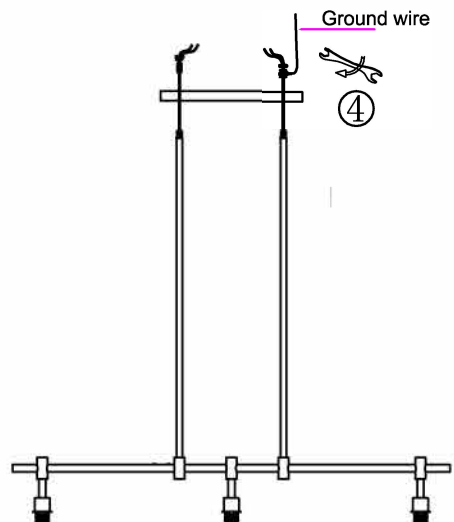

INSTRUCTIONS

Product Features

Material: Metal+Paper Rattan
 Color: Black
 Base Type: E12
 Bulb Included: NO
 Voltage: 110- 130VAC
 Maximum Wattage: 3 x 40W