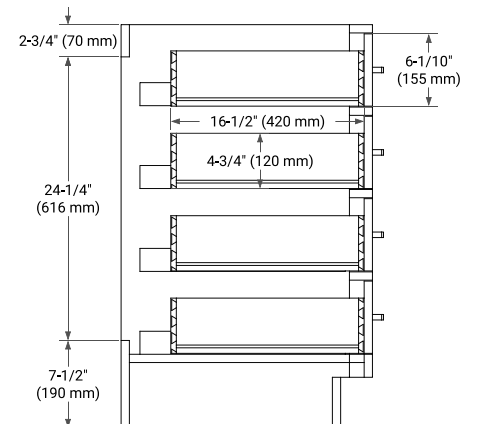

72" DOUBLE SINK BASE CABINET

BASE CABINET DIMENSIONS

72" W x 21.5" D x 34.5" H

FEATURES

- Solid wood frame & plywood panels
- Dovetail drawers and joints
- Soft closing doors & drawers

HARDWARE FINISHES*

Brushed Nickel Satin Brass Matte Black Polished Chrome

73" DOUBLE RECTANGLE SINK COUNTERTOP WITH 0.75" THICKNESS

OVERALL DIMENSIONS

73" W x 22" D x 0.75" H

COUNTERTOP OPTIONS

Carrara Marble

FEATURES

- Solid countertop with mitered edges & seams
- Undermount white rectangular sink
- Pre-drilled for 8" widespread faucet

INCLUDED

- Countertop
- Matching Backsplash
- Rectangle Sinks

COUNTERTOP PLAN VIEW

EDGE SIDE VIEW

THREE DIMENSIONAL COUNTERTOP VIEW