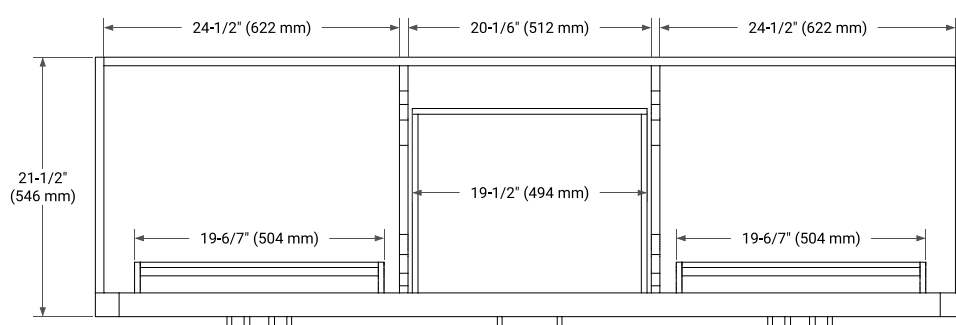

72" DOUBLE SINK BASE CABINET

BASE CABINET DIMENSIONS

72" W x 21.5" D x 34.5" H

FEATURES

- Solid wood frame & plywood panels
- Dovetail drawers and joints
- Soft closing doors & drawers

HARDWARE FINISHES*

Brushed Nickel Satin Brass Matte Black Polished Chrome

73" DOUBLE RECTANGLE SINK COUNTERTOP WITH 0.75" THICKNESS

OVERALL DIMENSIONS

73" W x 22" D x 0.75" H

COUNTERTOP OPTIONS

Carrara Marble

FEATURES

- Solid countertop with mitered edges & seams
- Undermount white rectangular sink
- Pre-drilled for 8" widespread faucet

INCLUDED

- Countertop
- Matching Backsplash
- Rectangle Sinks

COUNTERTOP PLAN VIEW

EDGE SIDE VIEW

THREE DIMENSIONAL COUNTERTOP VIEW