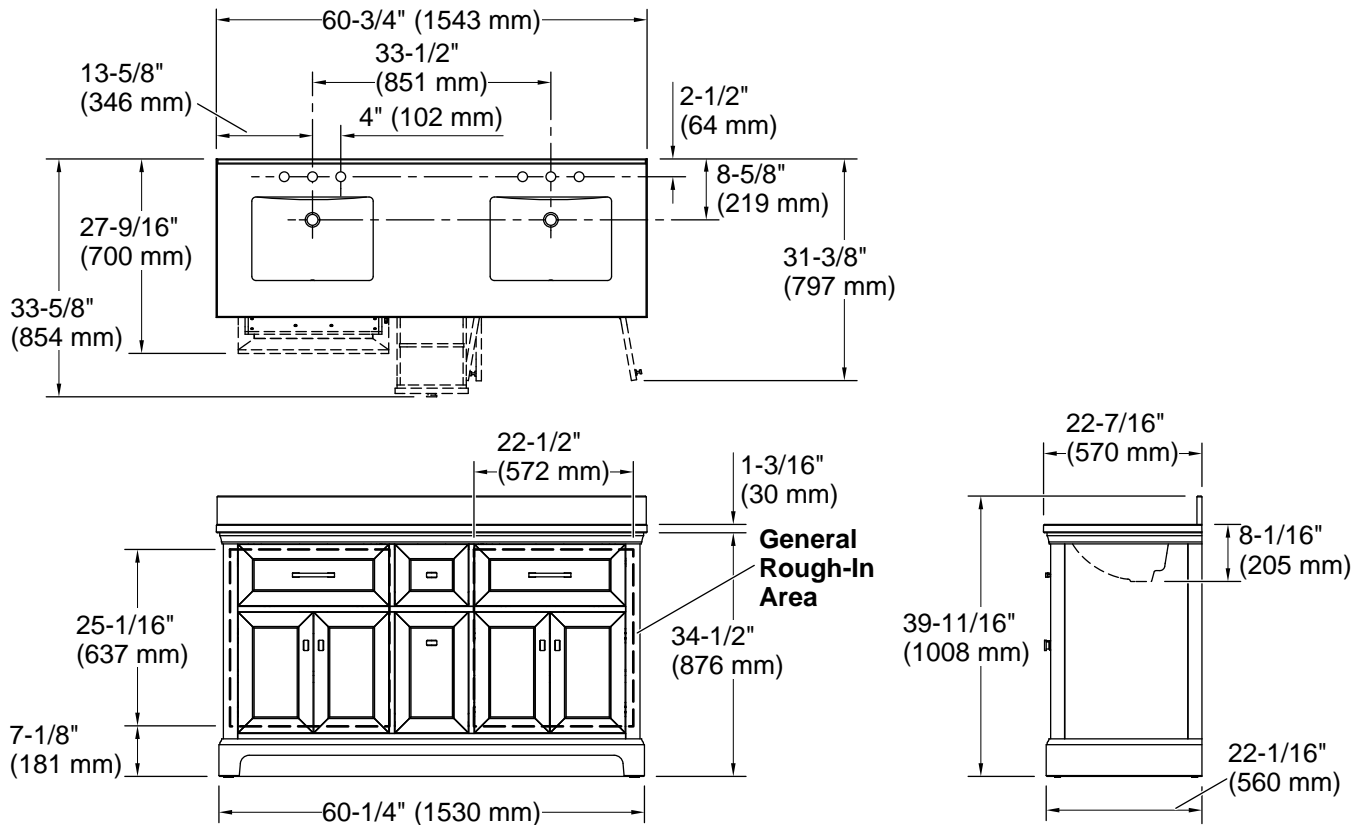

Technical Information

All product dimensions are nominal.

Notes

Install this product according to the installation instructions.

Select the type of fastener based upon the wall material. Two 250 lb (113.4 kg) minimum load bearing fasteners are recommended.