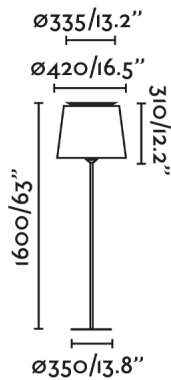

SAVOY is a white floor lamp with textile white shade of indoor lamps designed by Isaac Piñeiro. Their structure is characterized by the arch located on the upper part where the light is reflected, creating a pretty reflection.

### General characteristics

Fixation	Floor
voltage	120V
Hertz	60Hz
Cable length	0.02 ft
Switch type	Push
Max. Power	15W