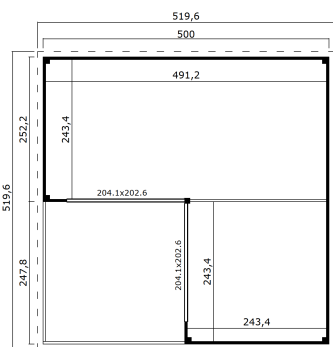

-  44 mm
-  3
-  0
-  **5 YEARS** GUARANTEE

**PACKAGING: 2 PALLET(S)**

-  630 x 118 x 88 cm  
1750 kg
-  245 x 118 x 41 cm  
250 kg

EAN 4743329232153

**DIMENSIONS**

Floor area	17.90 m <sup>2</sup>
Roof dimensions	5.20 x 5.20 m
Cubic volume	≈ 58.45 m <sup>3</sup>
Wall height	≈ 2.51 m
Ridge height	≈ 2.51 m
Front overhang	≈ 10 cm

**WINDOWS & DOORS**

2 x Sliding door	204.1 x 202.6 cm
------------------	------------------

**ROOF & FLOOR**

Roof boards	18x90 mm
Floor boards	18x90 mm
Roof surface	26.26 m <sup>2</sup>
Roof angle	≈ 1.3 °
Treated Bearers	45x70 mm