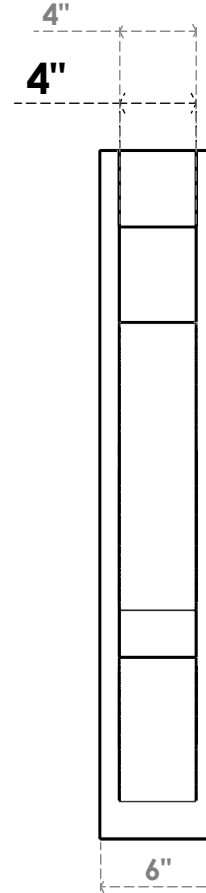

ITEM NUMBER: OUTUROC040X060X28000X36000X040X020X040BOA44RCPR

4"W TOP X 6"W BACK X 28"D X 36"H X 4"T TOP X 2"T BACK TIMBERTHANE ROUGH CEDAR BALBOA FAUX WOOD OPEN OUTLOOKER, BLOCK TOP AND BACK, 4"W CLOSED BRACE, PRIMED TAN

SIDE PROFILE

FRONT PROFILE

ISOMETRIC

GENERATED DATE : 07/05/2023

EKENA MILLWORK
2300 WEST MAIN ST.
CLARKSVILLE, TX 75426
TOLL FREE: 866-607-0453
WWW.EKENAMILLWORK.COM

NOTES

1. INSTALLATION TO BE COMPLETED IN ACCORDANCE WITH MANUFACTURER'S SPECIFICATIONS.
2. DRAWING MAY NOT BE TO SCALE
3. THIS DRAWING IS INTENDED FOR DESIGN AND PLANNING PURPOSES ONLY.
4. ALL INFORMATION CONTAINED HEREIN WAS CURRENT AT THE TIME OF DEVELOPMENT BUT MUST BE REVIEWED AND APPROVED BY THE PRODUCT MANUFACTURER TO BE CONSIDERED ACCURATE.
5. TIMBERTHANE ARCHITECTURAL PRODUCTS ARE MADE FROM HIGH DENSITY URETHANE AND COME FACTORY PRIMED