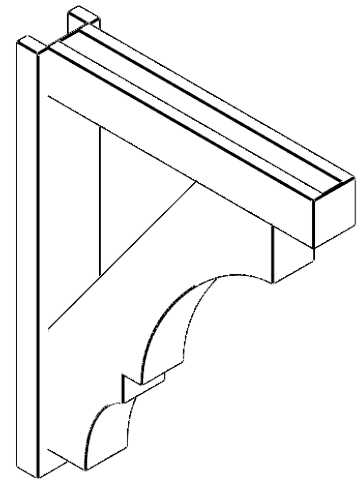

ITEM NUMBER: OUTUROC040X060X28000X36000X040X020X040BOA44RCPR

4"W TOP X 6"W BACK X 28"D X 36"H X 4"T TOP X 2"T BACK TIMBERTHANE ROUGH CEDAR BALBOA FAUX WOOD OPEN OUTLOOKER, BLOCK TOP AND BACK, 4"W CLOSED BRACE, PRIMED TAN

SIDE PROFILE

FRONT PROFILE

ISOMETRIC

GENERATED DATE : 07/05/2023

EKENA MILLWORK
2300 WEST MAIN ST.
CLARKSVILLE, TX 75426
TOLL FREE: 866-607-0453
WWW.EKENAMILLWORK.COM

NOTES

1. INSTALLATION TO BE COMPLETED IN ACCORDANCE WITH MANUFACTURER'S SPECIFICATIONS.
2. DRAWING MAY NOT BE TO SCALE
3. THIS DRAWING IS INTENDED FOR DESIGN AND PLANNING PURPOSES ONLY.
4. ALL INFORMATION CONTAINED HEREIN WAS CURRENT AT THE TIME OF DEVELOPMENT BUT MUST BE REVIEWED AND APPROVED BY THE PRODUCT MANUFACTURER TO BE CONSIDERED ACCURATE.
5. TIMBERTHANE ARCHITECTURAL PRODUCTS ARE MADE FROM HIGH DENSITY URETHANE AND COME FACTORY PRIMED