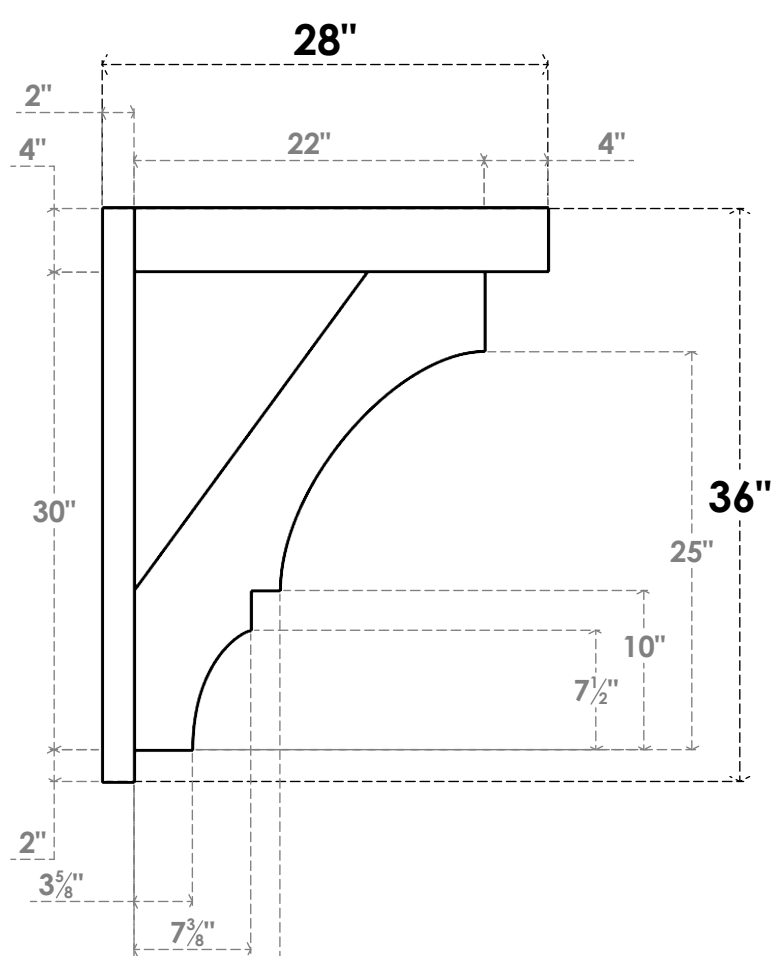

ITEM NUMBER: OUTUROC040X060X28000X36000X040X020X040BOA44RCPR

4"W TOP X 6"W BACK X 28"D X 36"H X 4"T TOP X 2"T BACK TIMBERTHANE ROUGH CEDAR BALBOA FAUX WOOD OPEN OUTLOOKER, BLOCK TOP AND BACK, 4"W CLOSED BRACE, PRIMED TAN

SIDE PROFILE

FRONT PROFILE

ISOMETRIC

GENERATED DATE : 07/05/2023

EKENA MILLWORK
2300 WEST MAIN ST.
CLARKSVILLE, TX 75426
TOLL FREE: 866-607-0453
WWW.EKENAMILLWORK.COM

NOTES

1. INSTALLATION TO BE COMPLETED IN ACCORDANCE WITH MANUFACTURER'S SPECIFICATIONS.
2. DRAWING MAY NOT BE TO SCALE
3. THIS DRAWING IS INTENDED FOR DESIGN AND PLANNING PURPOSES ONLY.
4. ALL INFORMATION CONTAINED HEREIN WAS CURRENT AT THE TIME OF DEVELOPMENT BUT MUST BE REVIEWED AND APPROVED BY THE PRODUCT MANUFACTURER TO BE CONSIDERED ACCURATE.
5. TIMBERTHANE ARCHITECTURAL PRODUCTS ARE MADE FROM HIGH DENSITY URETHANE AND COME FACTORY PRIMED