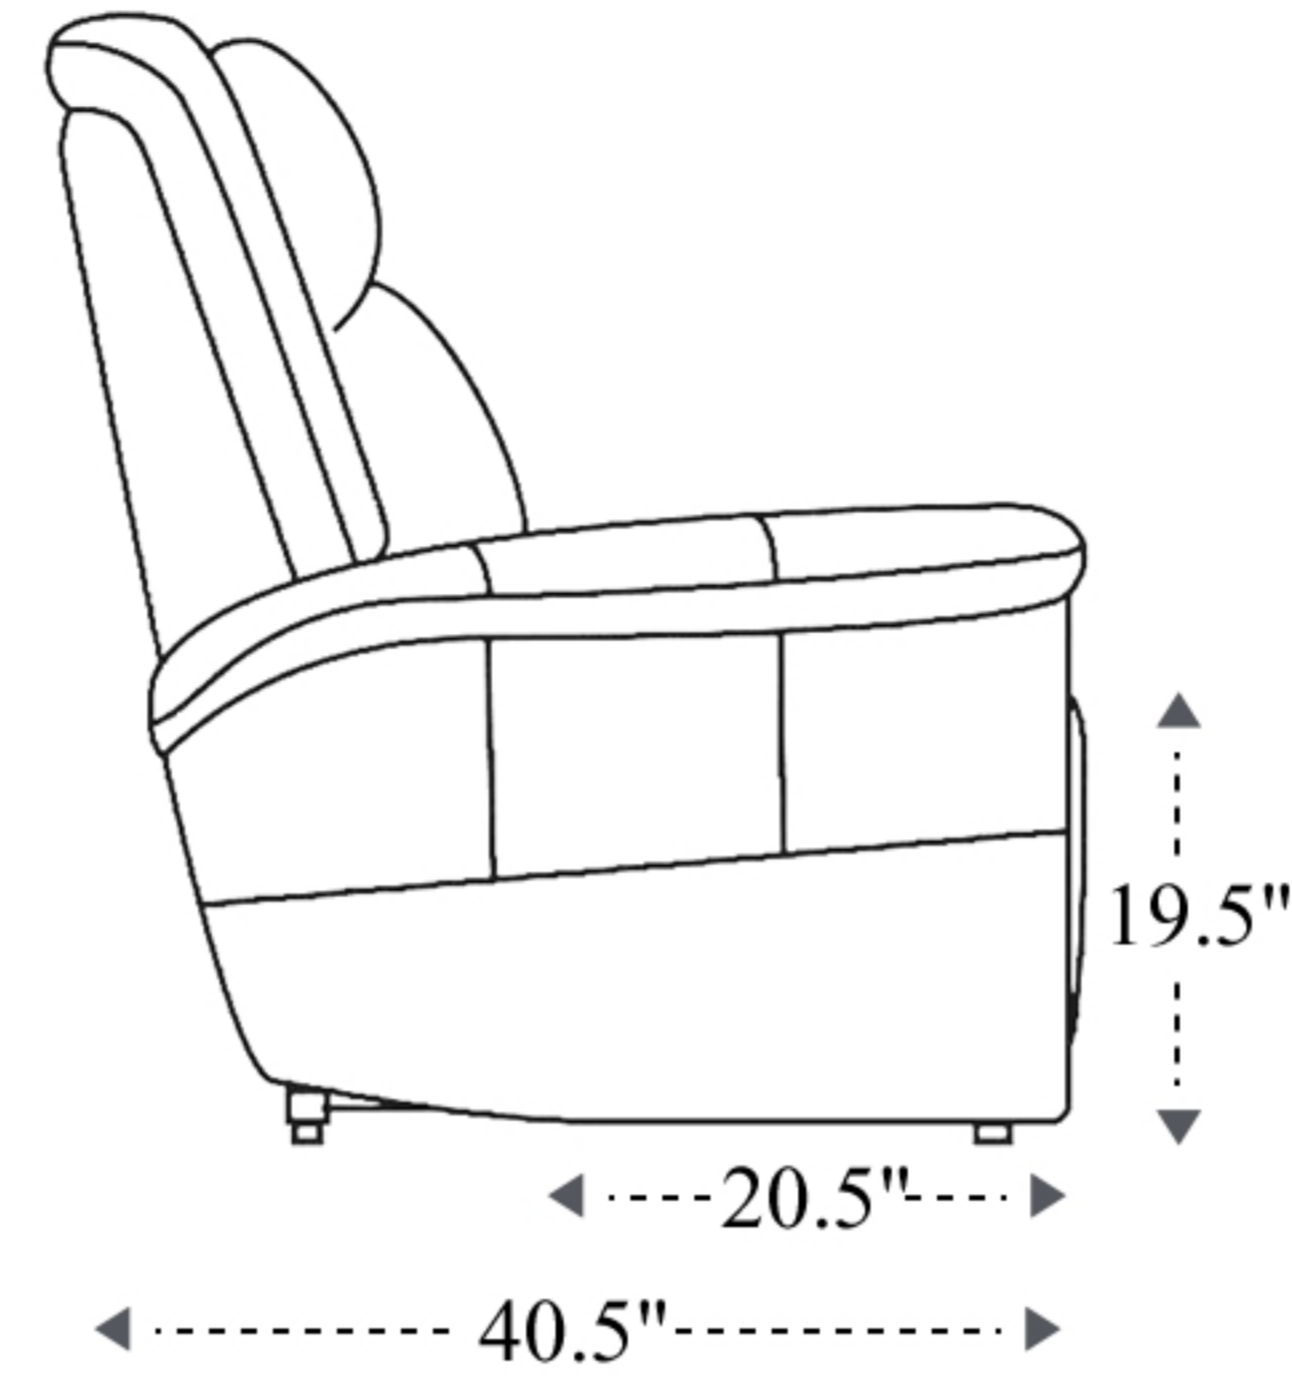

MLIN# Zero Gravity Power Reclining Sofa

Overall Dimensions	83" x 40.5" x 42"
Overall Width	83"
Overall Depth	40.5"
Overall Height	42"
Overall Weight	242.4 lbs.
Fully Reclined	71"
Distance from Wall	7"
Back of Seat to end of Chaise	45"
Leg Height (Distance from Foot Rest to Floor in Full Recline)	23"
Head Height (Distance from Headrest to Floor in Full Recline)	27.5"

Seat Width	69"
Seat Depth	20.5"
Seat Height	19.5"
Arm Width	6.5"
Arm Depth	22.5"
Arm Height	24.5"
Back Width	76.5"
Back Height	26"
Headrest Extended from Back	5"

MLIN# Zero Gravity Power Recliner

Overall Dimensions	35" x 40.5" x 42"
Overall Width	35"
Overall Depth	40.5"
Overall Height	42"
Overall Weight	114.4 lbs.
Fully Reclined	71"
Distance from Wall	8"
Back of Seat to end of Chaise	45"
Leg Height (Distance from Foot Rest to Floor in Full Recline)	23"
Head Height (Distance from Headrest to Floor in Full Recline)	27.5"

Seat Width	22.5"
Seat Depth	20.5"
Seat Height	19.5"
Arm Width	6.5"
Arm Depth	22.5"
Arm Height	24.5"
Back Width	29"
Back Height	26"
Headrest Extended from Back	5"