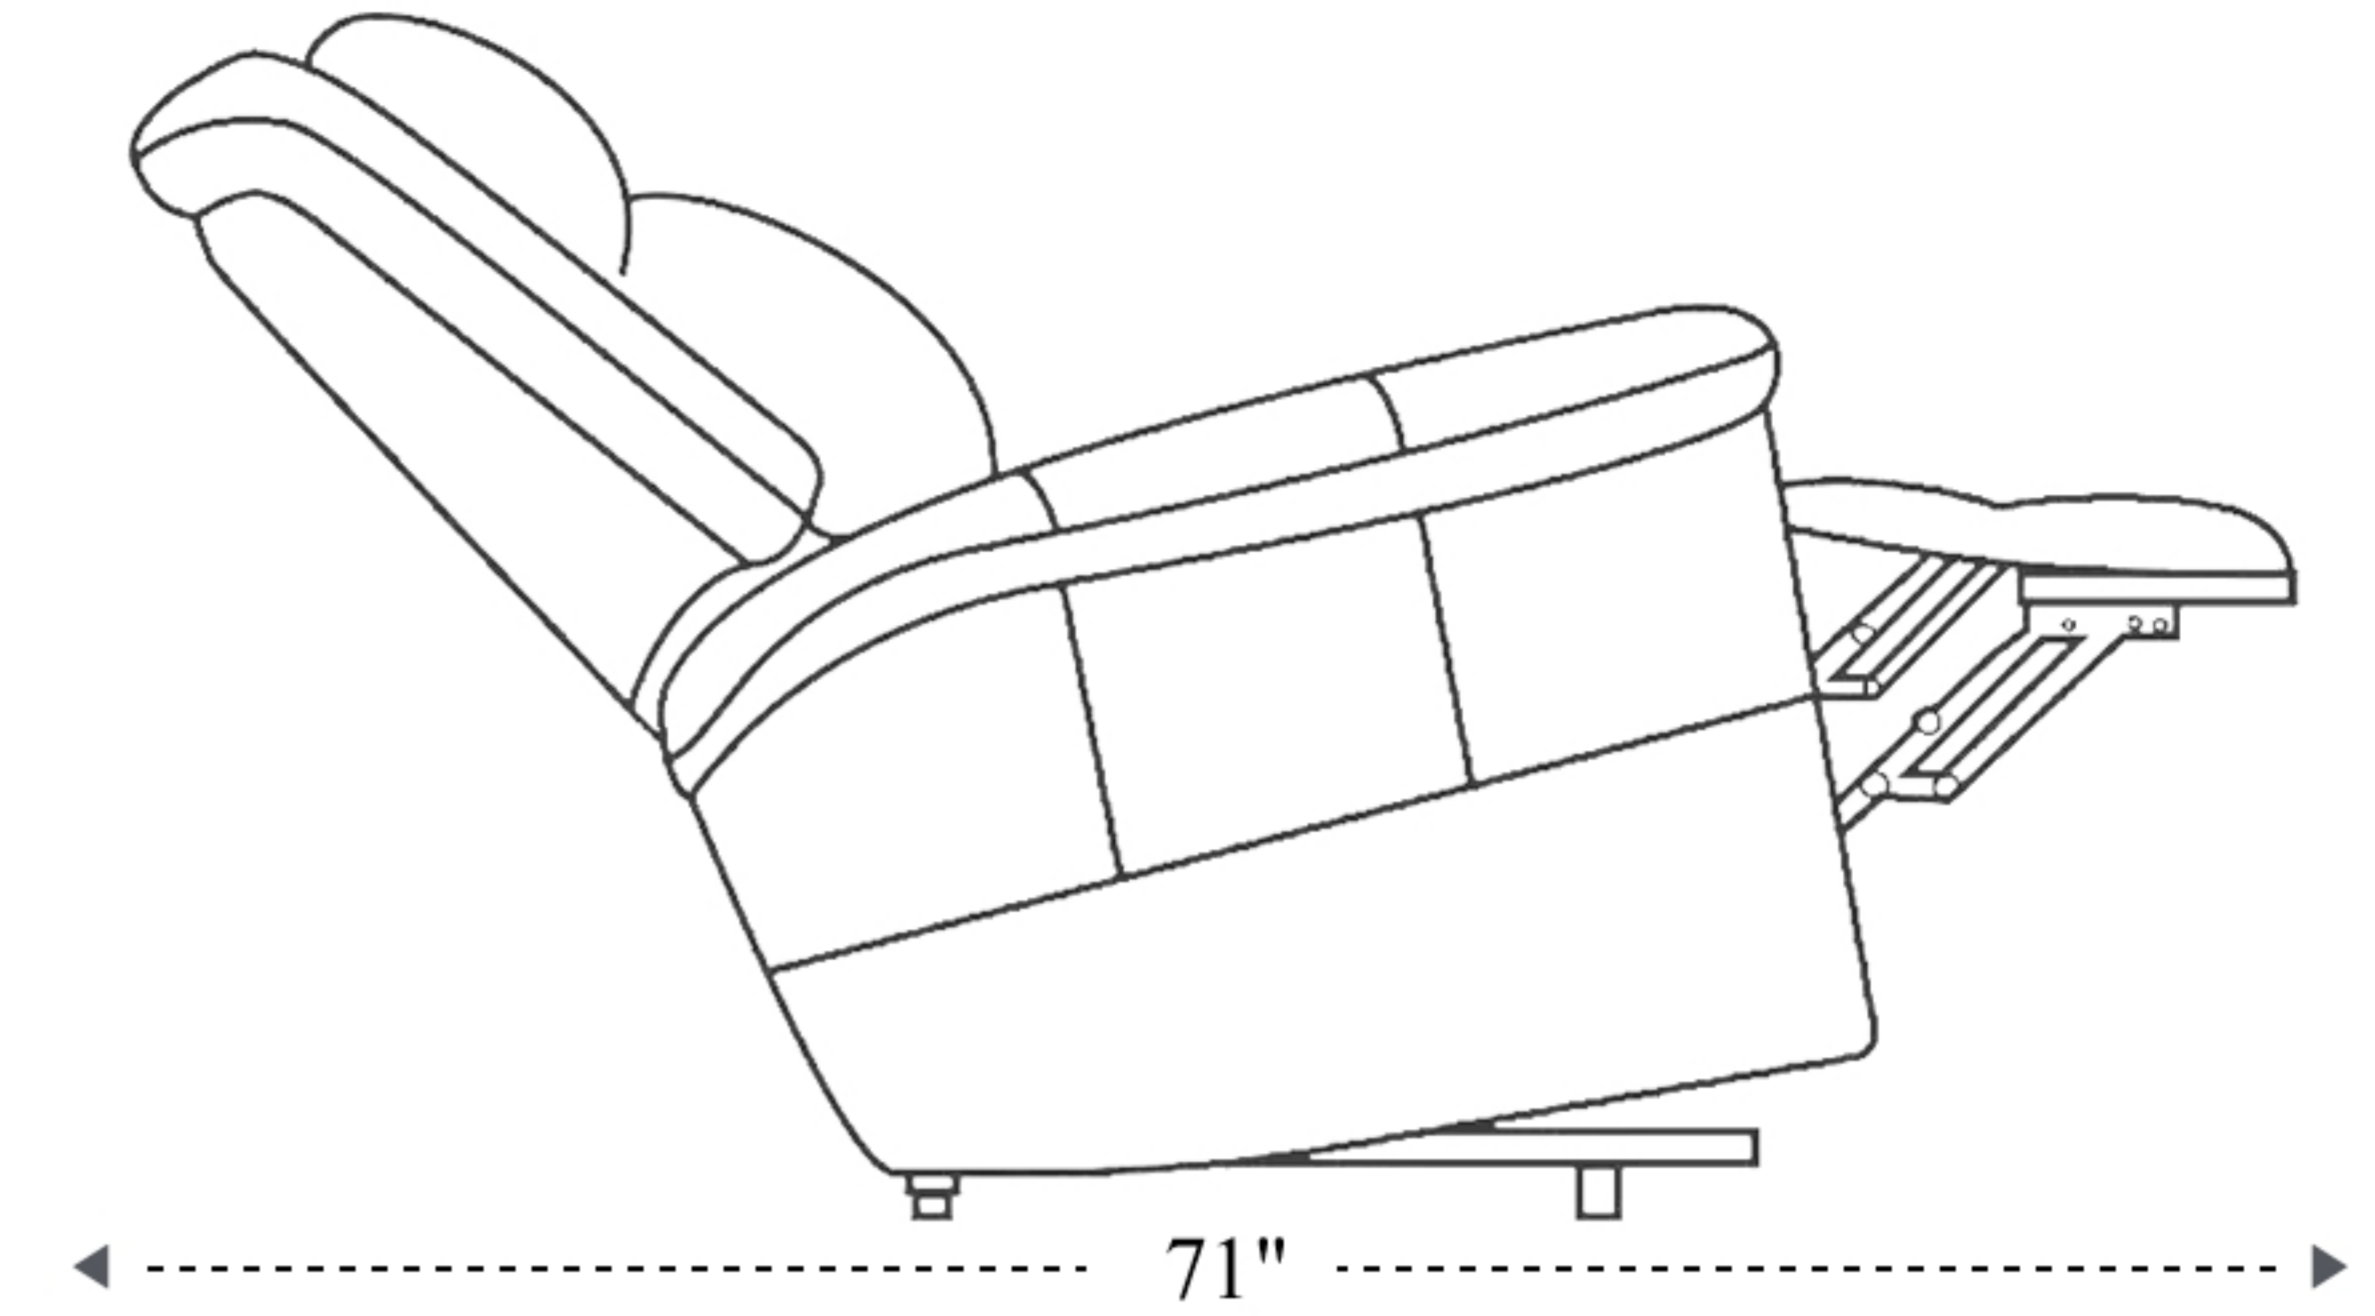

MLIN# Zero Gravity Power Reclining Sofa

Overall Dimensions	83" x 40.5" x 42"
Overall Width	83"
Overall Depth	40.5"
Overall Height	42"
Overall Weight	242.4 lbs.
Fully Reclined	71"
Distance from Wall	7"
Back of Seat to end of Chaise	45"
Leg Height (Distance from Foot Rest to Floor in Full Recline)	23"
Head Height (Distance from Headrest to Floor in Full Recline)	27.5"

Seat Width	69"
Seat Depth	20.5"
Seat Height	19.5"
Arm Width	6.5"
Arm Depth	22.5"
Arm Height	24.5"
Back Width	76.5"
Back Height	26"
Headrest Extended from Back	5"

MLIN# Zero Gravity Power Recliner

Overall Dimensions	35" x 40.5" x 42"
Overall Width	35"
Overall Depth	40.5"
Overall Height	42"
Overall Weight	114.4 lbs.
Fully Reclined	71"
Distance from Wall	8"
Back of Seat to end of Chaise	45"
Leg Height (Distance from Foot Rest to Floor in Full Recline)	23"
Head Height (Distance from Headrest to Floor in Full Recline)	27.5"

Seat Width	22.5"
Seat Depth	20.5"
Seat Height	19.5"
Arm Width	6.5"
Arm Depth	22.5"
Arm Height	24.5"
Back Width	29"
Back Height	26"
Headrest Extended from Back	5"