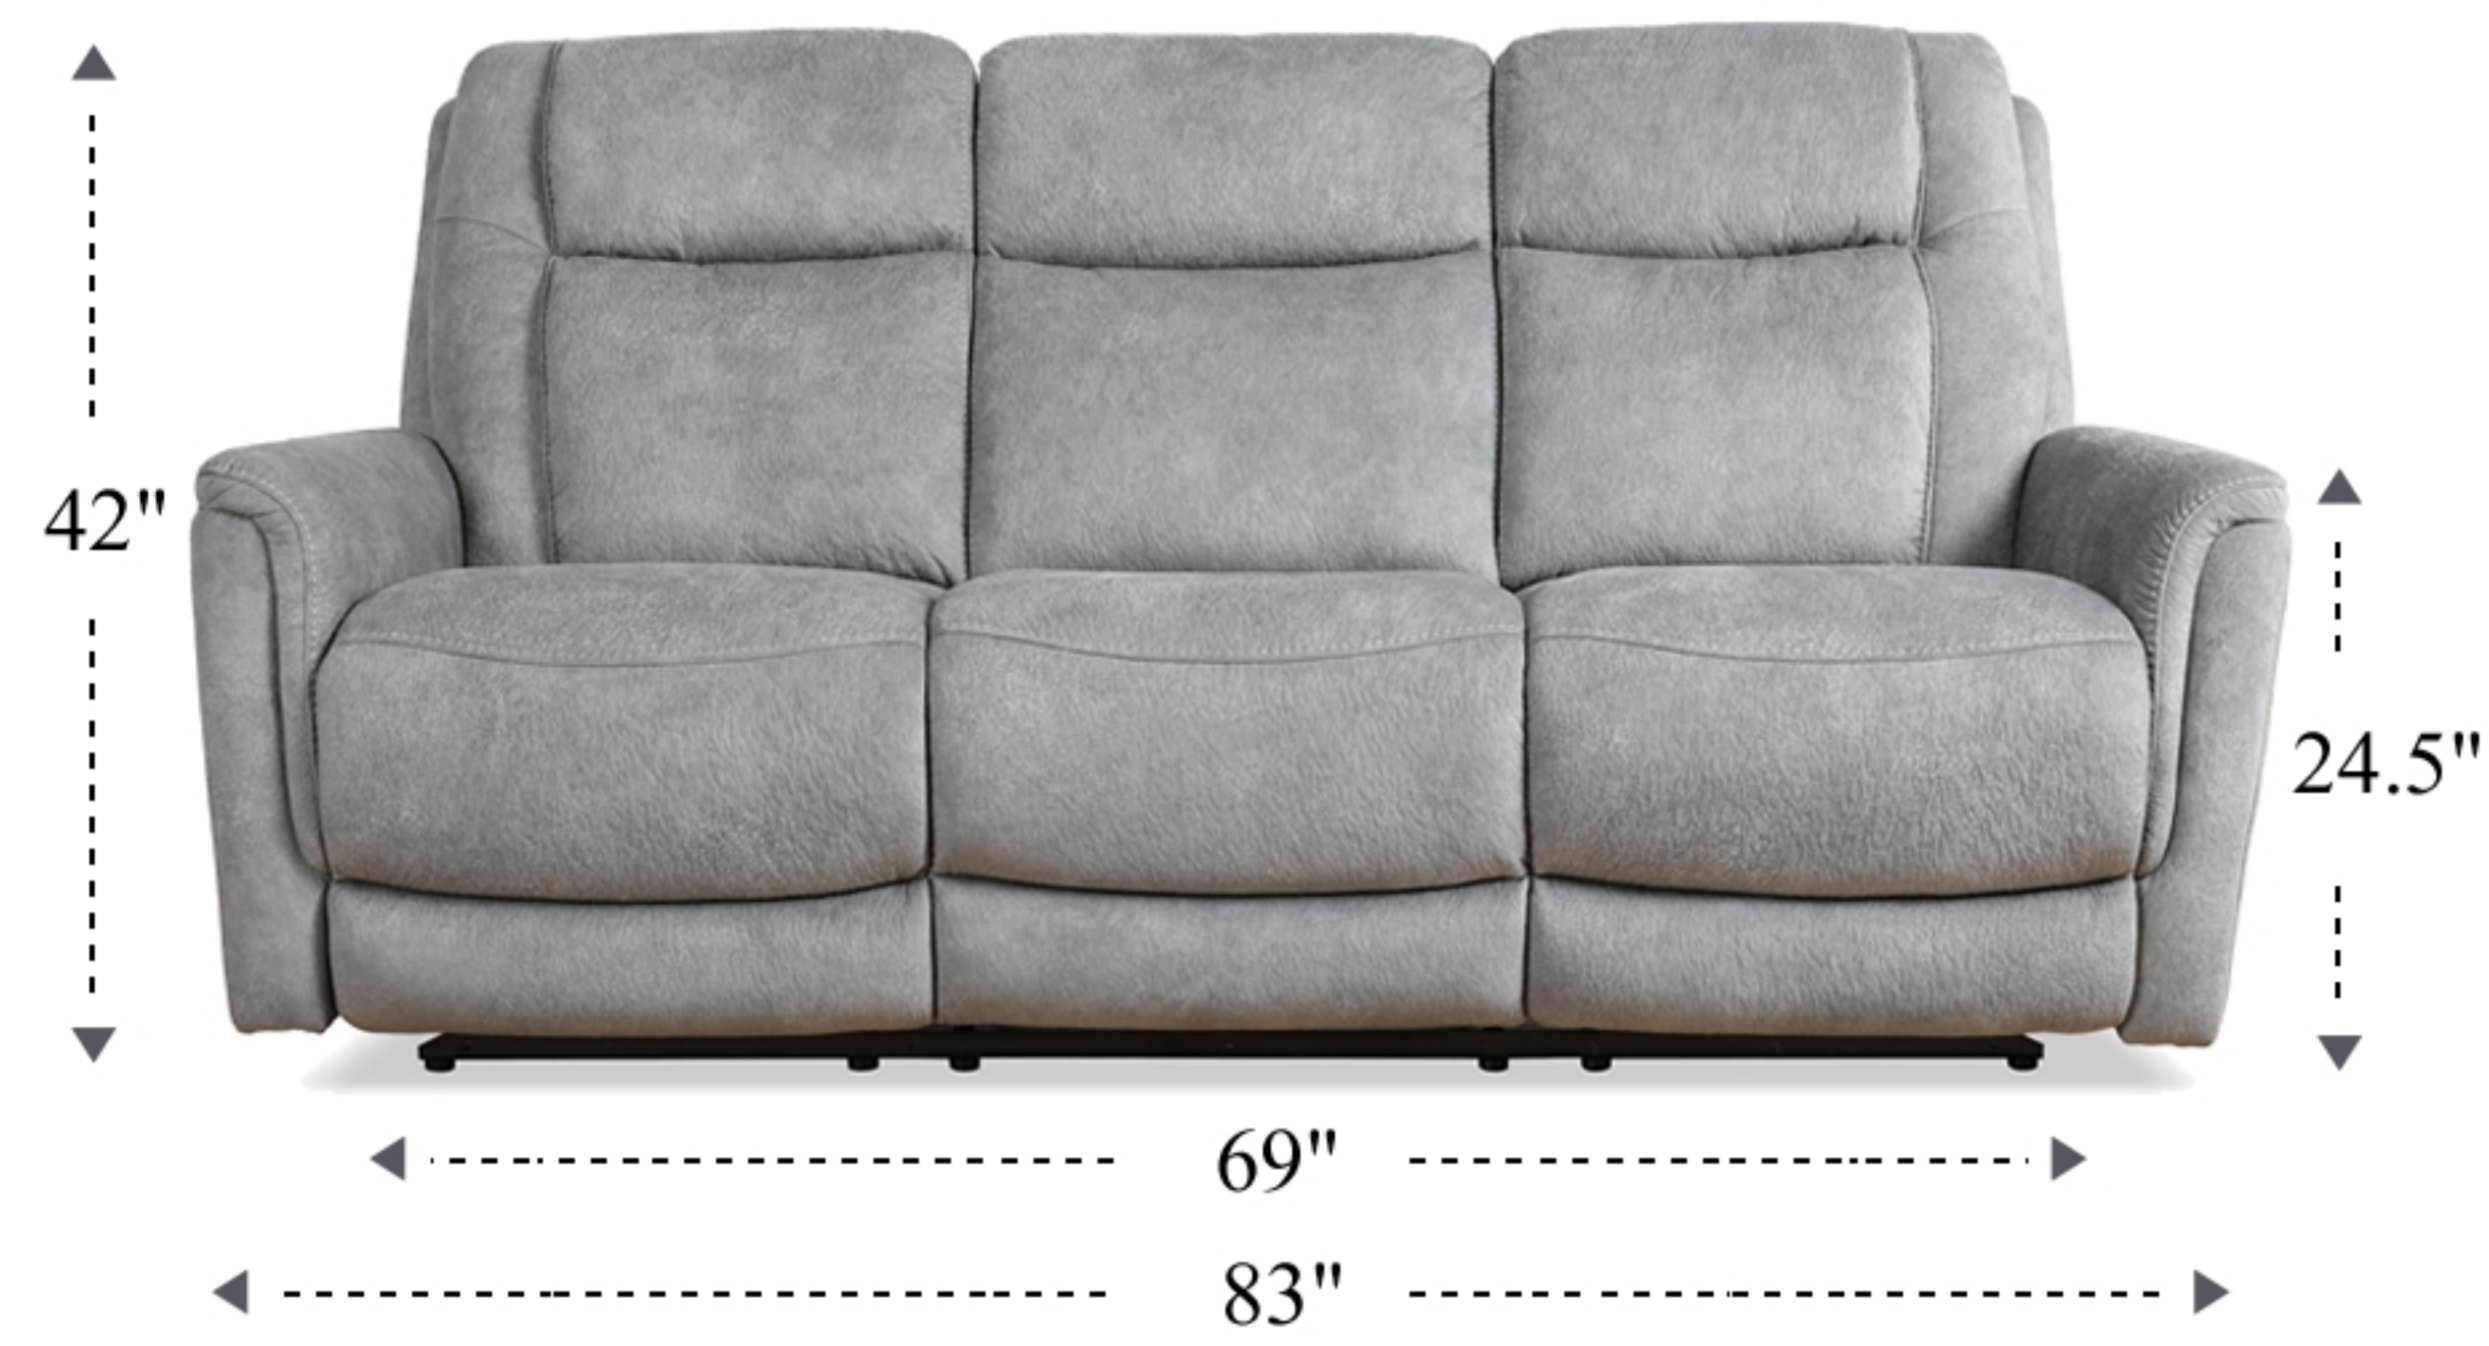

MLIN# Zero Gravity Power Reclining Sofa

Overall Dimensions	83" x 40.5" x 42"
Overall Width	83"
Overall Depth	40.5"
Overall Height	42"
Overall Weight	242.4 lbs.
Fully Reclined	71"
Distance from Wall	7"
Back of Seat to end of Chaise	45"
Leg Height (Distance from Foot Rest to Floor in Full Recline)	23"
Head Height (Distance from Headrest to Floor in Full Recline)	27.5"

Seat Width	69"
Seat Depth	20.5"
Seat Height	19.5"
Arm Width	6.5"
Arm Depth	22.5"
Arm Height	24.5"
Back Width	76.5"
Back Height	26"
Headrest Extended from Back	5"

MLIN# Zero Gravity Power Recliner

Overall Dimensions	35" x 40.5" x 42"
Overall Width	35"
Overall Depth	40.5"
Overall Height	42"
Overall Weight	114.4 lbs.
Fully Reclined	71"
Distance from Wall	8"
Back of Seat to end of Chaise	45"
Leg Height (Distance from Foot Rest to Floor in Full Recline)	23"
Head Height (Distance from Headrest to Floor in Full Recline)	27.5"

Seat Width	22.5"
Seat Depth	20.5"
Seat Height	19.5"
Arm Width	6.5"
Arm Depth	22.5"
Arm Height	24.5"
Back Width	29"
Back Height	26"
Headrest Extended from Back	5"