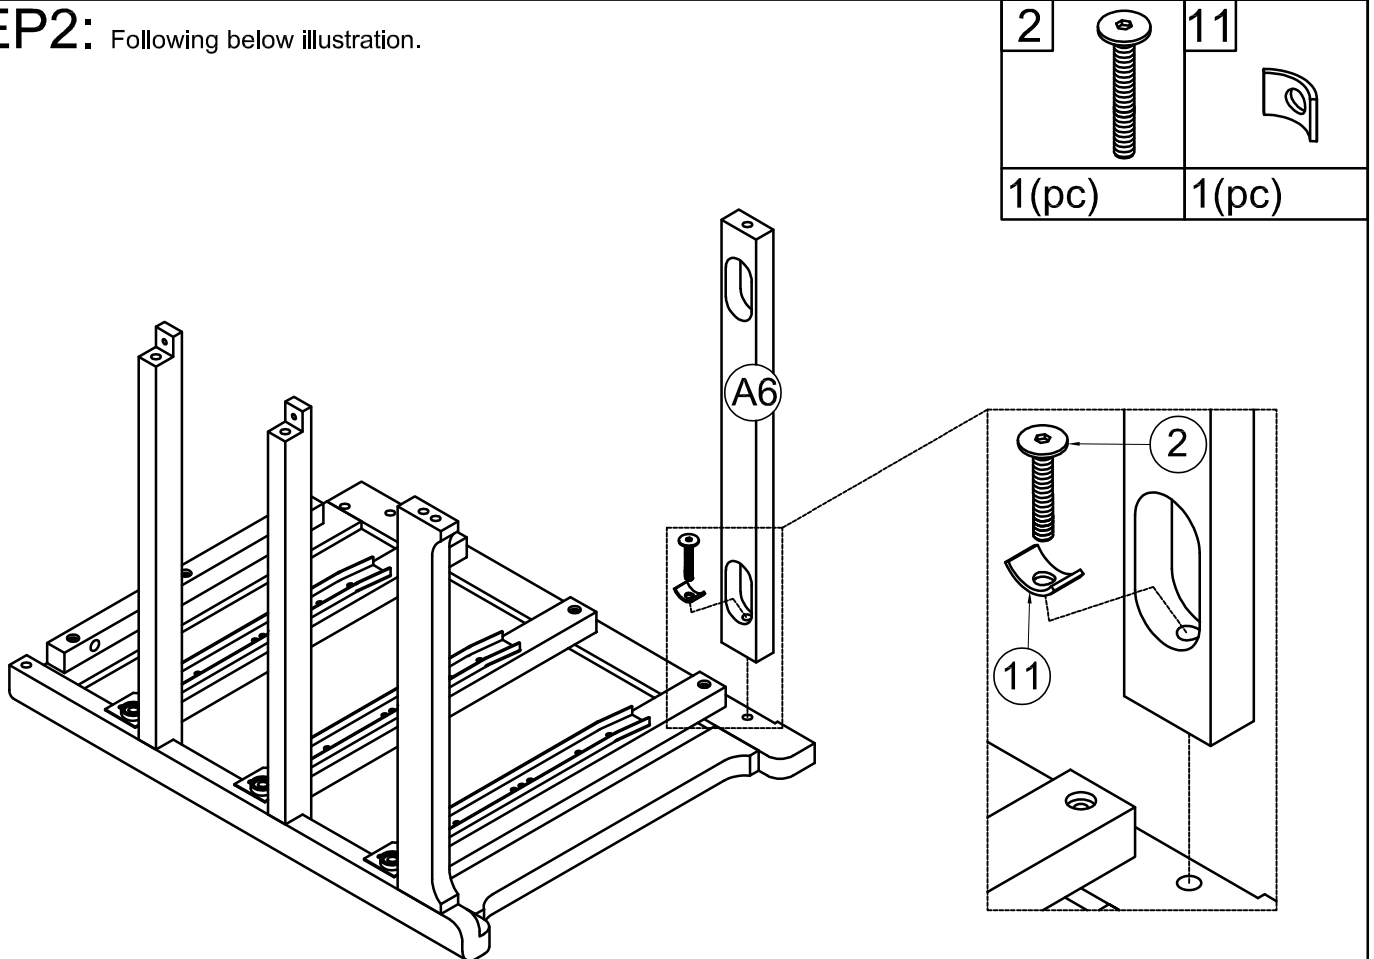

STEP2: Following below illustration.