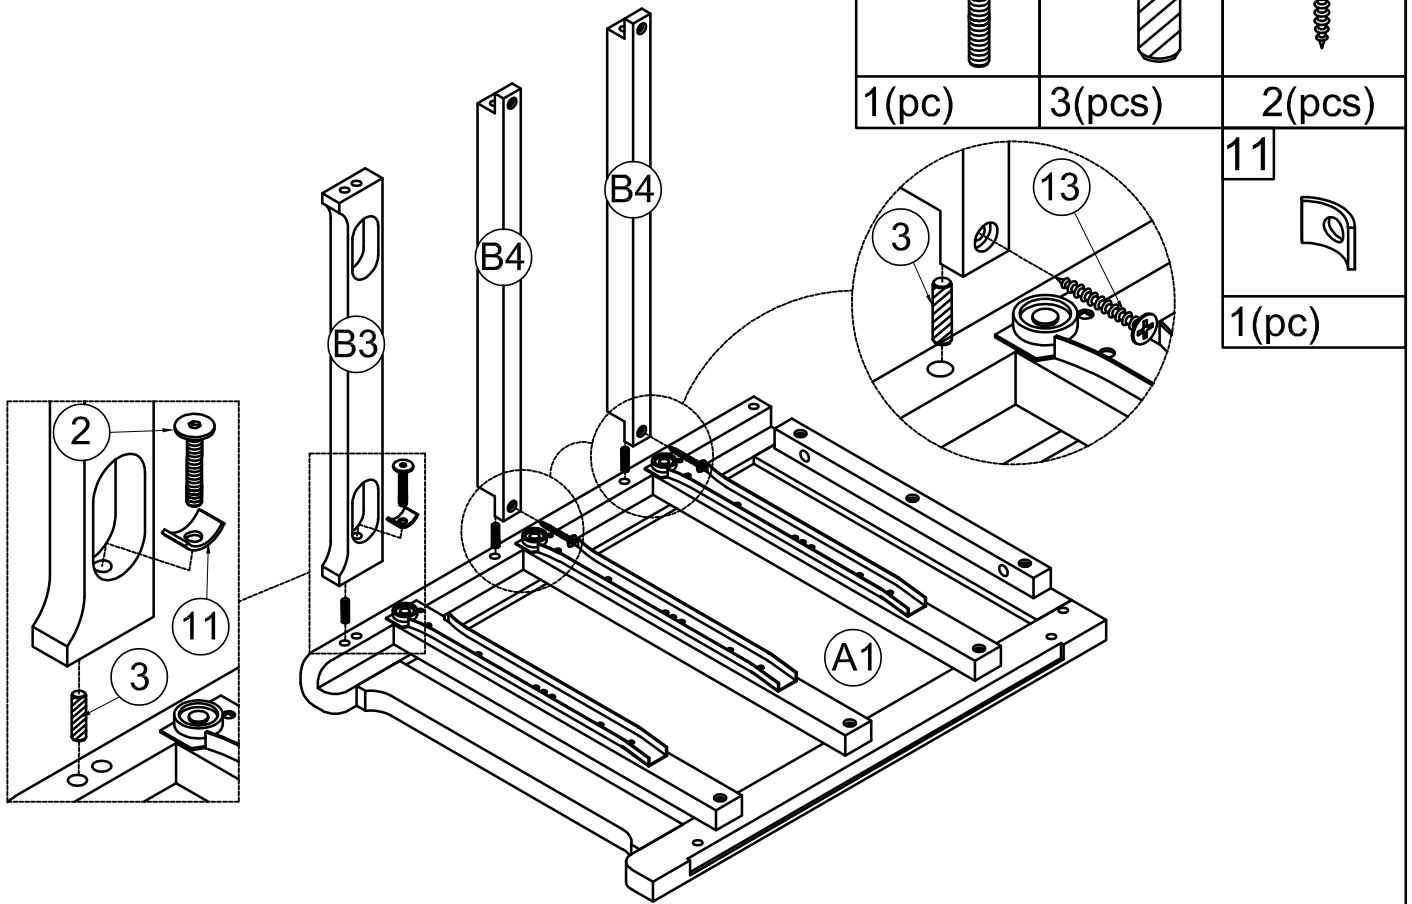

STEP1: Following below illustration.