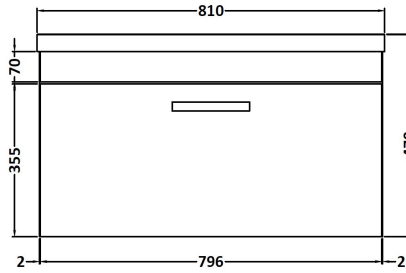

CUSTOMER DATA SHEET

DESCRIPTION: 800 Wh Single Drawer Vanity With Basin A

CUSTOMER DATA SHEET - FURNITURE

DESCRIPTION: 800 Wall Hung Single Drawer Basin Unit

PRODUCT DIMENSIONS

Height (mm)	Width (mm)	Depth (mm)	Nett Wgt Kg
430	800	383	19

PACKAGING DIMENSIONS

Height (mm)	Width (mm)	Depth (mm)	Gross Wgt Kg
405	820	450	19

PACKAGING DATA

Box Colour	Brown Cardboard Box - Printed		
Box Qty		Label Colour	White Label
Label Size	x	Label Qty	2

OUTER BOX DIMENSIONS (If Applicable)

CUSTOMER DATA SHEET - CERAMICS

DESCRIPTION: 800 Mid Edged Basin 1 Th

PRODUCT DIMENSIONS			
Height (mm)	Width (mm)	Depth (mm)	Nett Wgt Kg
180	810	390	15

PACKAGING DIMENSIONS			
Height (mm)	Width (mm)	Depth (mm)	Gross Wgt Kg
210	410	830	15

PACKAGING DATA			
Box Colour	Brown Cardboard Box		
Box Qty	1	Label Colour	White Label
Label Size	100 x 50	Label Qty	2

OUTER BOX DIMENSIONS (If Applicable)			
Height (mm)	Width (mm)	Depth (mm)	Gross Wgt Kg