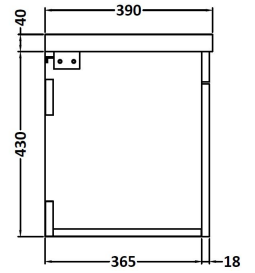

CUSTOMER DATA SHEET

DESCRIPTION: 800 Wh Single Drawer Vanity With Basin A

CUSTOMER DATA SHEET - FURNITURE

DESCRIPTION: 800 Wall Hung Single Drawer Basin Unit

PRODUCT DIMENSIONS

Height (mm)	Width (mm)	Depth (mm)	Nett Wgt Kg
430	800	383	19

PACKAGING DIMENSIONS

Height (mm)	Width (mm)	Depth (mm)	Gross Wgt Kg
405	820	450	19

PACKAGING DATA

Box Colour	Brown Cardboard Box - Printed		
Box Qty		Label Colour	White Label
Label Size	x	Label Qty	2

OUTER BOX DIMENSIONS (If Applicable)

CUSTOMER DATA SHEET - CERAMICS

DESCRIPTION: 800 Mid Edged Basin 1 Th

PRODUCT DIMENSIONS			
Height (mm)	Width (mm)	Depth (mm)	Nett Wgt Kg
180	810	390	15

PACKAGING DIMENSIONS			
Height (mm)	Width (mm)	Depth (mm)	Gross Wgt Kg
210	410	830	15

PACKAGING DATA			
Box Colour	Brown Cardboard Box		
Box Qty	1	Label Colour	White Label
Label Size	100 x 50	Label Qty	2

OUTER BOX DIMENSIONS (If Applicable)			
Height (mm)	Width (mm)	Depth (mm)	Gross Wgt Kg