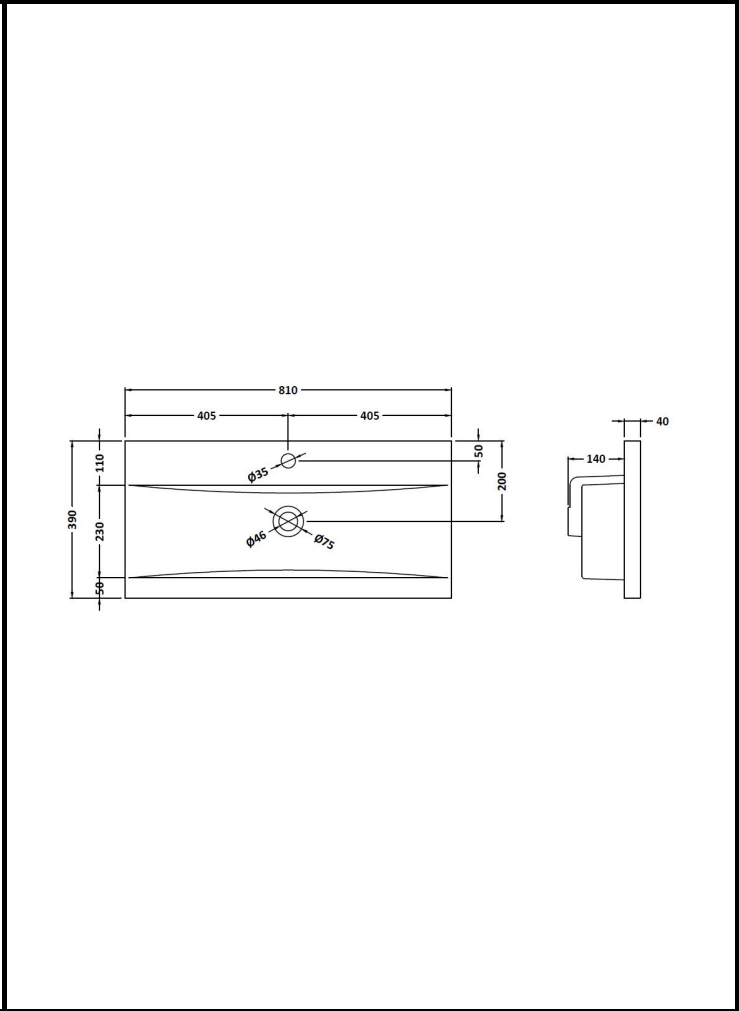

CUSTOMER DATA SHEET

DESCRIPTION: 800 Wh Single Drawer Vanity With Basin A

CUSTOMER DATA SHEET - FURNITURE

DESCRIPTION: 800 Wall Hung Single Drawer Basin Unit

PRODUCT DIMENSIONS

Height (mm)	Width (mm)	Depth (mm)	Nett Wgt Kg
430	800	383	19

PACKAGING DIMENSIONS

Height (mm)	Width (mm)	Depth (mm)	Gross Wgt Kg
405	820	450	19

PACKAGING DATA

Box Colour	Brown Cardboard Box - Printed		
Box Qty		Label Colour	White Label
Label Size	x	Label Qty	2

OUTER BOX DIMENSIONS (If Applicable)

Height (mm)	Width (mm)	Depth (mm)	Gross Wgt Kg

PRODUCT DETAILS

Country of Origin	China			
Fitting Instruction	No			
Constr' Method	Cam & Wood Dowel			
Cabinet Finish	MFC Painted Gloss			
Cab Thickness (mm)	16			
Drawer Included	Yes			
No of Shelves	0			
Hinge Inc'	Not Applicable			
Fixings Inc'	Yes			
Handle Inc'	Yes, Supplied			
Handle Type	Strap			
Certification	FSC	Yes	CE	N/A
Colour	Gloss White			
Constr' Type	Rigid			
Fascia Finish	Mdf Painted Gloss			
Fas Thickness (mm)	18			
Drawer Type	80mm High Metal Softclose			
Hinge Type	Not Applicable			
Adjustable Legs	No, Not Required			
Handle Style	Contemporary			
Waste Shroud	Yes			

CUSTOMER DATA SHEET - CERAMICS

DESCRIPTION: 800 Mid Edged Basin 1 Th

PRODUCT DIMENSIONS			
Height (mm)	Width (mm)	Depth (mm)	Nett Wgt Kg
180	810	390	15

PACKAGING DIMENSIONS			
Height (mm)	Width (mm)	Depth (mm)	Gross Wgt Kg
210	410	830	15