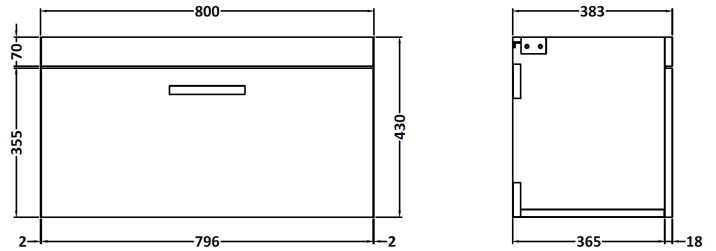

CUSTOMER DATA SHEET

DESCRIPTION: 800 Wh Single Drawer Vanity With Basin A

CUSTOMER DATA SHEET - FURNITURE

DESCRIPTION: 800 Wall Hung Single Drawer Basin Unit

PRODUCT DIMENSIONS

Height (mm)	Width (mm)	Depth (mm)	Nett Wgt Kg
430	800	383	19

PACKAGING DIMENSIONS

Height (mm)	Width (mm)	Depth (mm)	Gross Wgt Kg
405	820	450	19

PACKAGING DATA

Box Colour	Brown Cardboard Box - Printed		
Box Qty		Label Colour	White Label
Label Size	x	Label Qty	2

OUTER BOX DIMENSIONS (If Applicable)

CUSTOMER DATA SHEET - CERAMICS

DESCRIPTION: 800 Mid Edged Basin 1 Th

PRODUCT DIMENSIONS			
Height (mm)	Width (mm)	Depth (mm)	Nett Wgt Kg
180	810	390	15

PACKAGING DIMENSIONS			
Height (mm)	Width (mm)	Depth (mm)	Gross Wgt Kg
210	410	830	15

PACKAGING DATA			
Box Colour	Brown Cardboard Box		
Box Qty	1	Label Colour	White Label
Label Size	100 x 50	Label Qty	2

OUTER BOX DIMENSIONS (If Applicable)			
Height (mm)	Width (mm)	Depth (mm)	Gross Wgt Kg