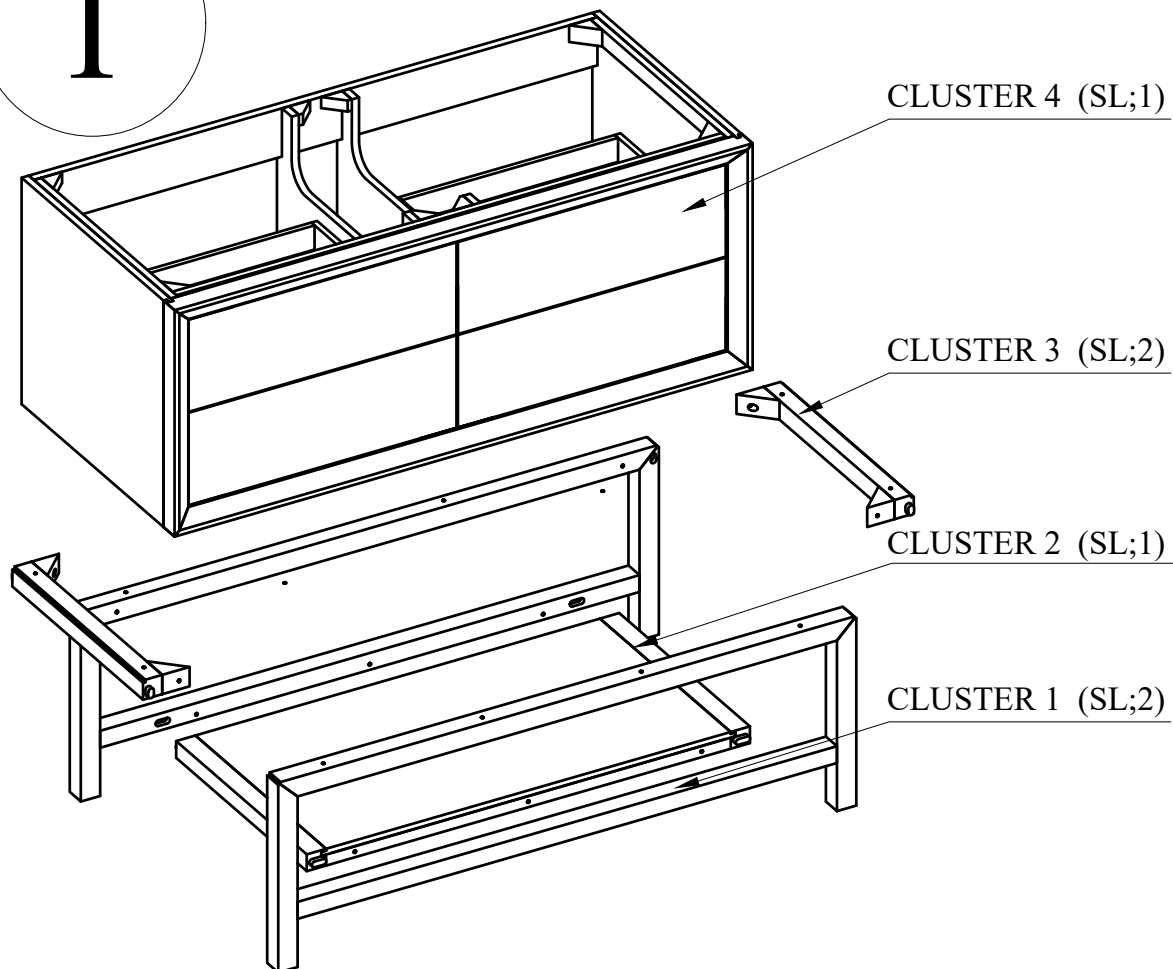

Assembly instructions

1

(H1) x 22 (M6x40)
countersunk hex
head wood screws

2

H2(1PCS)

H1(6PCS)

CLUSTER 1+2

3

H2(1PCS)

H1(4PCS)

CLUSTER (1+2)+3

(H2) x 1
Hexagon buckle

4

H1(12PCS)

H2(1PCS)

CLUSTER (1+2+3)+4