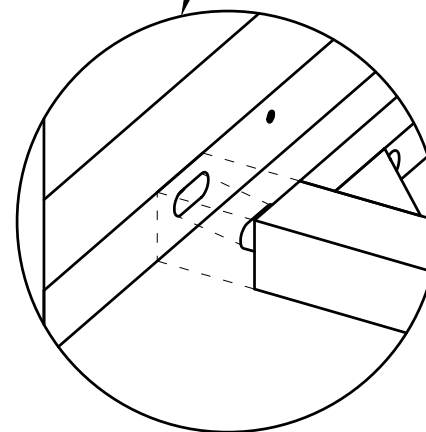

Assembly instructions

1

(H1) x 22 (M6x40)
countersunk hex
head wood screws

2

H2(1PCS)

H1(6PCS)

CLUSTER 1+2

3

H2(1PCS)

H1(4PCS)

CLUSTER (1+2)+3

(H2) x 1
Hexagon buckle

4

H1(12PCS)

H2(1PCS)

CLUSTER (1+2+3)+4