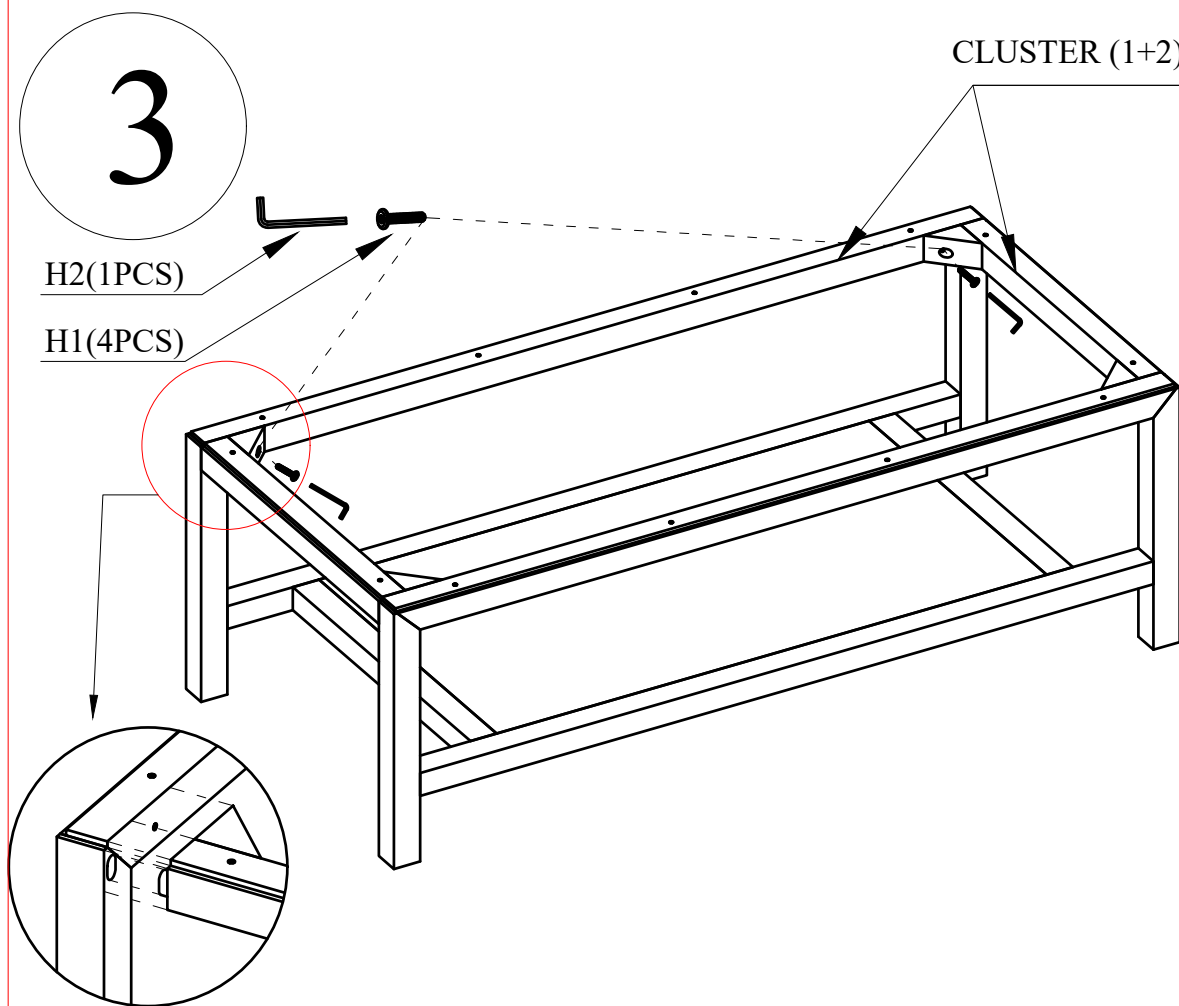

Assembly instructions

1

(H1) x 22 (M6x40)
countersunk hex
head wood screws

2

H2(1PCS)

H1(6PCS)

CLUSTER 1+2

3

H2(1PCS)

H1(4PCS)

CLUSTER (1+2)+3

(H2) x 1
Hexagon buckle

4

H1(12PCS)

H2(1PCS)

CLUSTER (1+2+3)+4