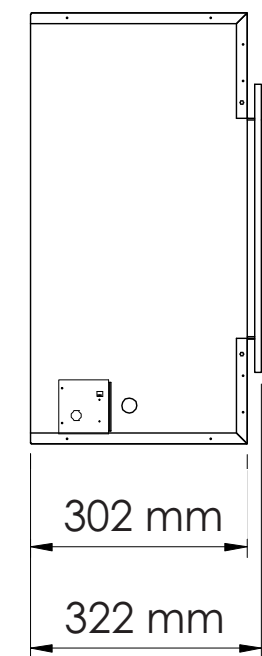

TECHNICAL SPECIFICATIONS

VOLTS		120
AMPS		12.5
WATTS		1500
HEATER	HIGH	1500 watts
	LOW	750 watts
NO HEATER		22 watts
LAMPS	QUANTITY	LED
	WATTS	
	TOTAL WATTS	22 watts
ROTOR MOTOR		1 at 5 watts
HEIGHT, WIDTH, DEPTH		23 1/2 x 88 1/8 x 12
GLASS VIEWING OPENING		11 7/8 x 84 3/4"
SURROUND SIZE		15 7/8 x 88 1/8
SHIPPING SIZE		25 1/4 x 97 1/4 x 14 1/2
SHIPPING WEIGHT		197 lbs
GLASS FRONT	UNIT	
		Included
PLUG LOCATION		Left Side
CORD LENGTH		76"
APPROX. HEATING AREA		400 sq ft

TECHNICAL SPECIFICATIONS		
VOLTS	120	
AMPS	12.5	
WATTS	1500	
HEATER	HIGH	1500 watts
	LOW	750 watts
NO HEATER	22 watts	
LAMPS	QUANTITY	LED
	WATTS	
	TOTAL WATTS	22 watts
ROTOR MOTOR	1 at 5 watts	
HEIGHT, WIDTH, DEPTH	60 x 223.8 x 30.2 cm	
GLASS VIEWING OPENING	30.2 x 215.2 cm	
SURROUND SIZE	40.2 x 225.2 cm	
SHIPPING SIZE	64 x 246.7 x 36.8	
SHIPPING WEIGHT	89 kg	
GLASS FRONT	UNIT	
		Included
PLUG LOCATION	Left Side	
CORD LENGTH	193 cm	
APPROX. HEATING AREA	37 sqm	