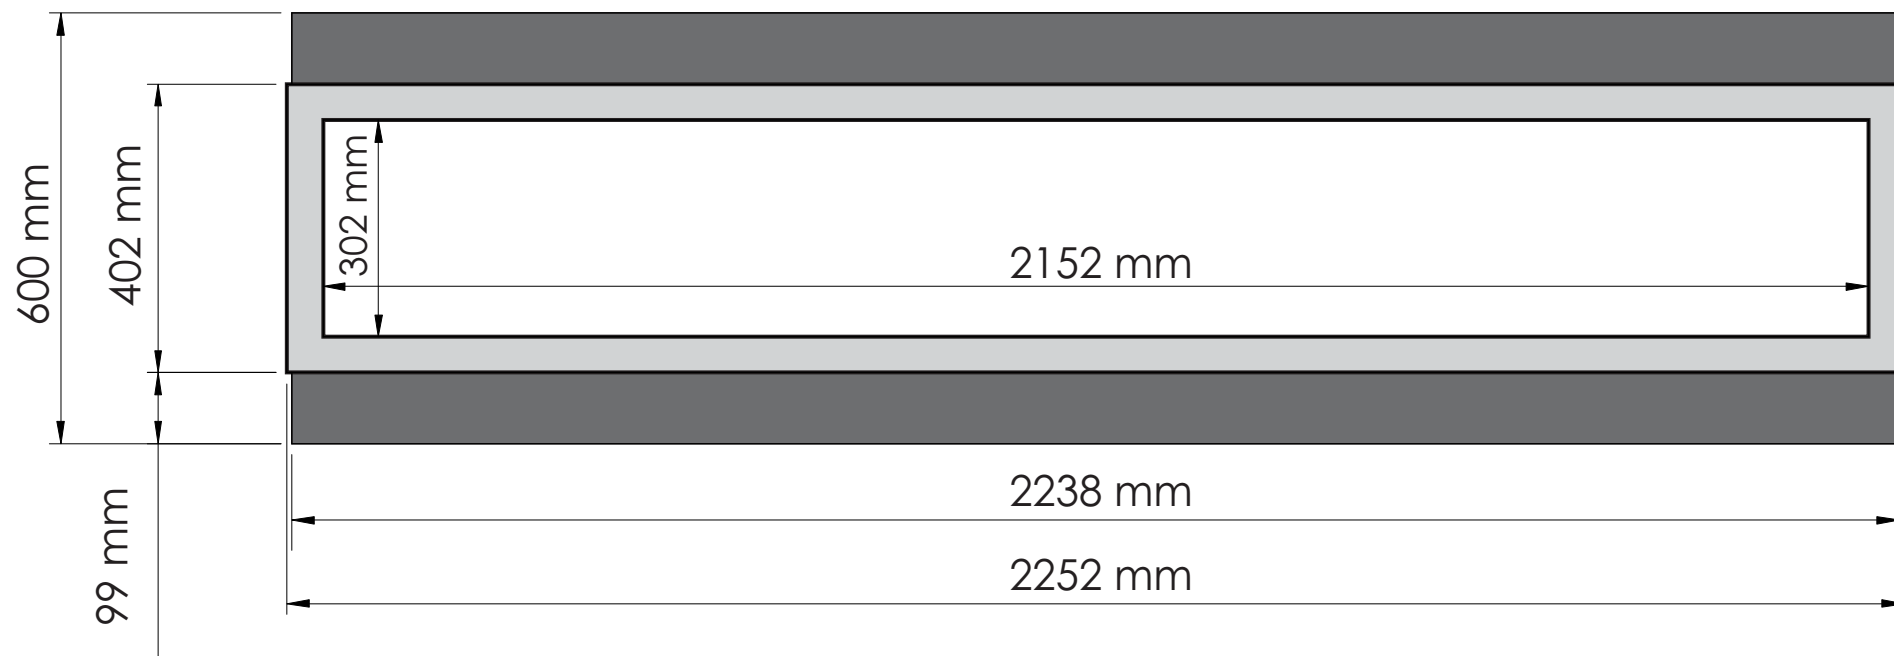

TECHNICAL SPECIFICATIONS

VOLTS		120
AMPS		12.5
WATTS		1500
HEATER	HIGH	1500 watts
	LOW	750 watts
NO HEATER		22 watts
LAMPS	QUANTITY	LED
	WATTS	
	TOTAL WATTS	22 watts
ROTOR MOTOR		1 at 5 watts
HEIGHT, WIDTH, DEPTH		23 1/2 x 88 1/8 x 12
GLASS VIEWING OPENING		11 7/8 x 84 3/4"
SURROUND SIZE		15 7/8 x 88 1/8
SHIPPING SIZE		25 1/4 x 97 1/4 x 14 1/2
SHIPPING WEIGHT		197 lbs
GLASS FRONT	UNIT	
		Included
PLUG LOCATION		Left Side
CORD LENGTH		76"
APPROX. HEATING AREA		400 sq ft

TECHNICAL SPECIFICATIONS		
VOLTS	120	
AMPS	12.5	
WATTS	1500	
HEATER	HIGH	1500 watts
	LOW	750 watts
NO HEATER	22 watts	
LAMPS	QUANTITY	LED
	WATTS	
	TOTAL WATTS	22 watts
ROTOR MOTOR	1 at 5 watts	
HEIGHT, WIDTH, DEPTH	60 x 223.8 x 30.2 cm	
GLASS VIEWING OPENING	30.2 x 215.2 cm	
SURROUND SIZE	40.2 x 225.2 cm	
SHIPPING SIZE	64 x 246.7 x 36.8	
SHIPPING WEIGHT	89 kg	
GLASS FRONT	UNIT	
		Included
PLUG LOCATION	Left Side	
CORD LENGTH	193 cm	
APPROX. HEATING AREA	37 sqm	