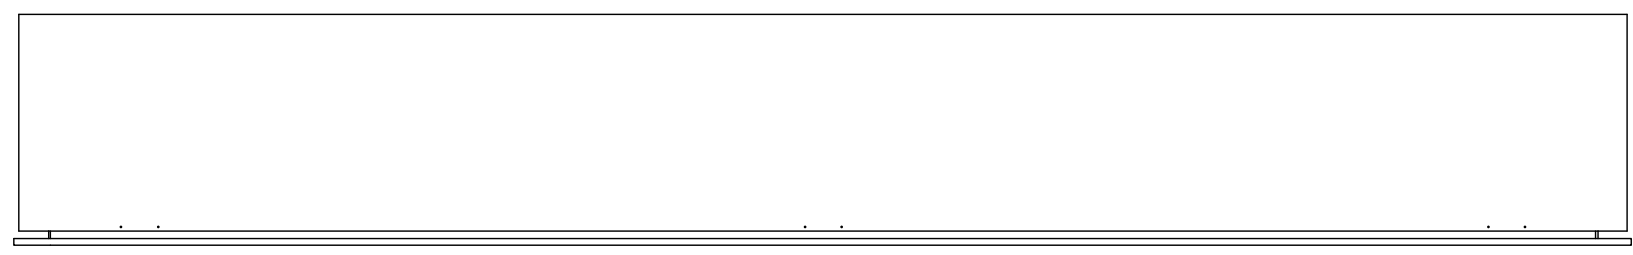

TECHNICAL SPECIFICATIONS

VOLTS		120
AMPS		12.5
WATTS		1500
HEATER	HIGH	1500 watts
	LOW	750 watts
NO HEATER		22 watts
LAMPS	QUANTITY	LED
	WATTS	
	TOTAL WATTS	22 watts
ROTOR MOTOR		1 at 5 watts
HEIGHT, WIDTH, DEPTH		23 1/2 x 88 1/8 x 12
GLASS VIEWING OPENING		11 7/8 x 84 3/4"
SURROUND SIZE		15 7/8 x 88 1/8
SHIPPING SIZE		25 1/4 x 97 1/4 x 14 1/2
SHIPPING WEIGHT		197 lbs
GLASS FRONT	UNIT	
		Included
PLUG LOCATION		Left Side
CORD LENGTH		76"
APPROX. HEATING AREA		400 sq ft

TECHNICAL SPECIFICATIONS		
VOLTS	120	
AMPS	12.5	
WATTS	1500	
HEATER	HIGH	1500 watts
	LOW	750 watts
NO HEATER	22 watts	
LAMPS	QUANTITY	LED
	WATTS	
	TOTAL WATTS	22 watts
ROTOR MOTOR	1 at 5 watts	
HEIGHT, WIDTH, DEPTH	60 x 223.8 x 30.2 cm	
GLASS VIEWING OPENING	30.2 x 215.2 cm	
SURROUND SIZE	40.2 x 225.2 cm	
SHIPPING SIZE	64 x 246.7 x 36.8	
SHIPPING WEIGHT	89 kg	
GLASS FRONT	UNIT	
		Included
PLUG LOCATION	Left Side	
CORD LENGTH	193 cm	
APPROX. HEATING AREA	37 sqm	