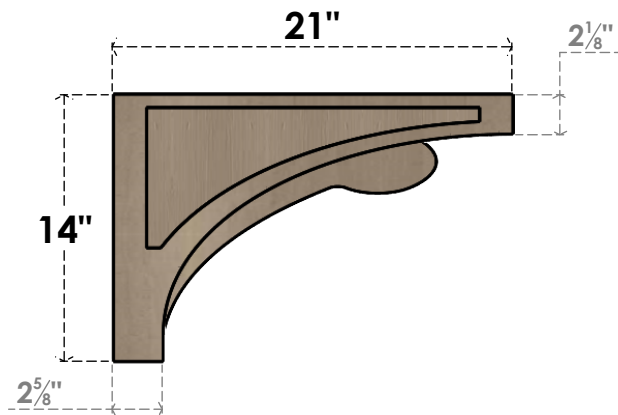

ITEM NUMBER: CORU07X21X14VIORCPR

7"W X 21"D X 14"H SERIES 3 CLASSIC VIOLA ROUGH CEDAR TIMBERTHANE
FAUX WOOD CORBEL, PRIMED

SIDE PROFILE

FRONT PROFILE

ISOMETRIC

EKENA MILLWORK
2300 WEST MAIN ST.
CLARKSVILLE, TX 75426
TOLL FREE: 866-607-0453
WWW.EKENAMILLWORK.COM

NOTES

1. INSTALLATION TO BE COMPLETED IN ACCORDANCE WITH MANUFACTURER'S SPECIFICATIONS.
2. DRAWING MAY NOT BE TO SCALE
3. THIS DRAWING IS INTENDED FOR DESIGN AND PLANNING PURPOSES ONLY.
4. ALL INFORMATION CONTAINED HEREIN WAS CURRENT AT THE TIME OF DEVELOPMENT BUT MUST BE REVIEWED AND APPROVED BY THE PRODUCT MANUFACTURER TO BE CONSIDERED ACCURATE.
5. TIMBERTHANE ARCHITECTURAL PRODUCTS ARE MADE FROM HIGH DENSITY URETHANE AND COME FACTORY PRIMED