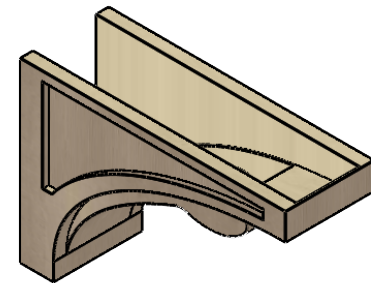

ITEM NUMBER: CORU07X21X14VIORCPR

7"W X 21"D X 14"H SERIES 3 CLASSIC VIOLA ROUGH CEDAR TIMBERTHANE
FAUX WOOD CORBEL, PRIMED

SIDE PROFILE

FRONT PROFILE

ISOMETRIC

EKENA MILLWORK
2300 WEST MAIN ST.
CLARKSVILLE, TX 75426
TOLL FREE: 866-607-0453
WWW.EKENAMILLWORK.COM

NOTES

1. INSTALLATION TO BE COMPLETED IN ACCORDANCE WITH MANUFACTURER'S SPECIFICATIONS.
2. DRAWING MAY NOT BE TO SCALE
3. THIS DRAWING IS INTENDED FOR DESIGN AND PLANNING PURPOSES ONLY.
4. ALL INFORMATION CONTAINED HEREIN WAS CURRENT AT THE TIME OF DEVELOPMENT BUT MUST BE REVIEWED AND APPROVED BY THE PRODUCT MANUFACTURER TO BE CONSIDERED ACCURATE.
5. TIMBERTHANE ARCHITECTURAL PRODUCTS ARE MADE FROM HIGH DENSITY URETHANE AND COME FACTORY PRIMED