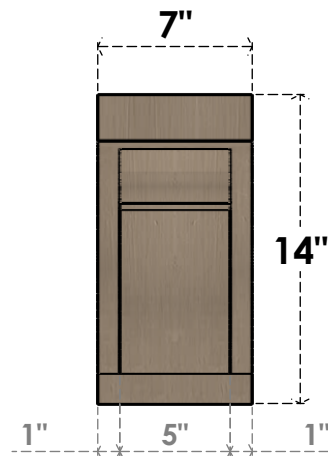

ITEM NUMBER: CORU07X21X14VIORCPR

7"W X 21"D X 14"H SERIES 3 CLASSIC VIOLA ROUGH CEDAR TIMBERTHANE
FAUX WOOD CORBEL, PRIMED

SIDE PROFILE

FRONT PROFILE

ISOMETRIC

EKENA MILLWORK
2300 WEST MAIN ST.
CLARKSVILLE, TX 75426
TOLL FREE: 866-607-0453
WWW.EKENAMILLWORK.COM