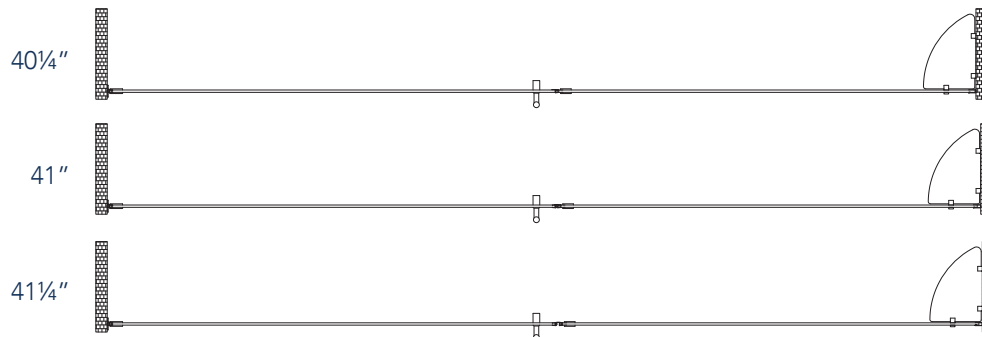

Aston BelmoreGS SDR 960-4127

CH CHROME HARDWARE

SS STAINLESS STEEL HARDWARE

ORB OIL RUBBED BRONZE HARDWARE

MODEL	WALL OPENING(A)	DOOR PANEL WIDTH(B)	FIXED PANEL WIDTH(C)	HEIGHT (D)	HANDLE HEIGHT(E)	ENTRY OPEN(F)
SDR960-4127-10	40 1/4" - 41 1/4"	26 5/8"	13 5/8"	72"	36 1/4"	24 5/8" - 25 5/8"