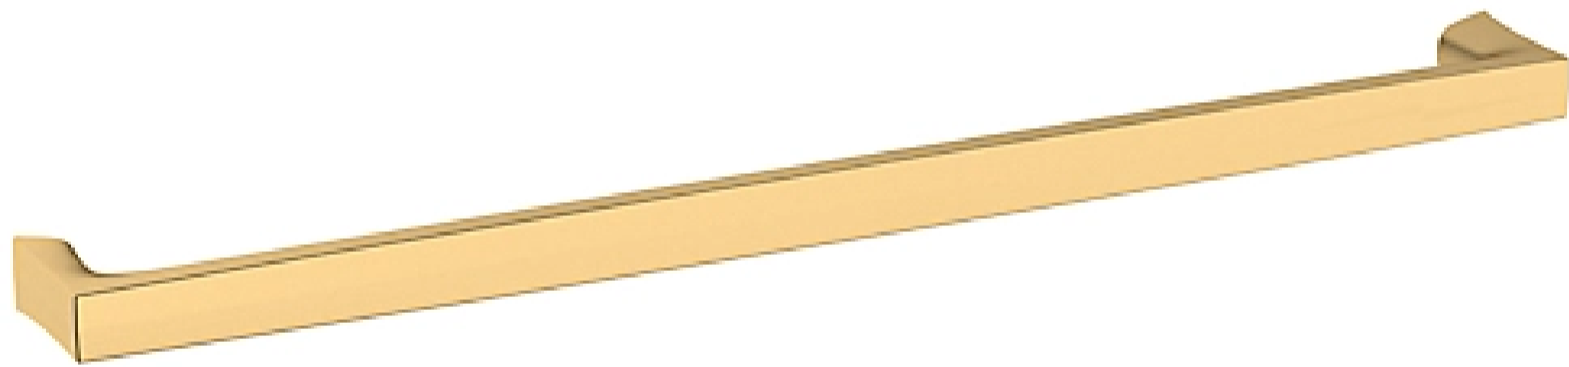

4958 PALM SPRINGS APPLIANCE PULL 18" CTC

SPECIFICATIONS

STYLE

Contemporary

4958 PALM SPRINGS APPLIANCE PULL 18" CTC

ESTATE PORTFOLIO

Model Number:
4958.044

Key Features

- ✓ Pull out all the stops with this instant upgrade to your home. With an ode to the modern homes of its namesake, the Palm Springs collection is sleek and sophisticated.
- ✓ Baldwin's Satin Brass is a smooth, matte finish with golden, warm tones. This Lifetime Finish is created to add a subtle gleam to the hardware for years to come, and comes with a Limited Lifetime Finish Warranty.

FINISHES OPTIONS

Satin Nickel - 150, US15

Lifetime (PVD) Polished Nickel - 055

Polished Chrome - 260

Lifetime (PVD) Polished Brass - 003

Lifetime (PVD) Satin Brass - 044

Satin Black - 190

Venetian Bronze - 112, 11P

Non-lacquered Brass - 031

all measurements in inches

SPECIFICATIONS

STYLE

Contemporary