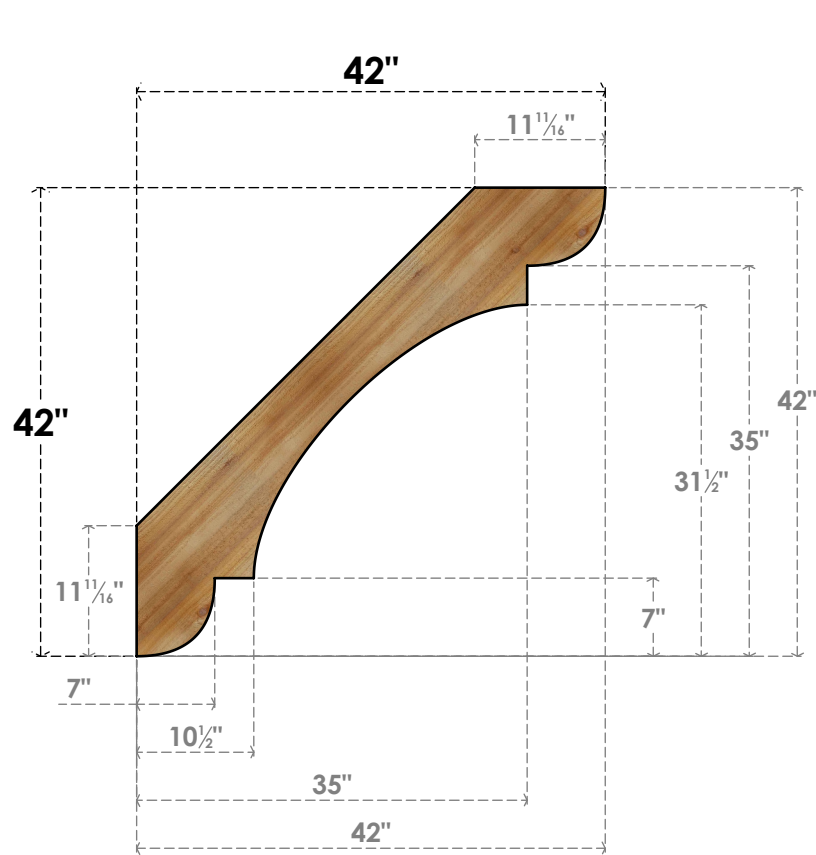

BRC06X42X42OLY00RWR

6"W X 42"D X 42"H OLYMPIC ROUGH SAWN BRACE, WESTERN RED CEDAR

SIDE

FRONT

EKENA
MILLWORK
2300 WEST MAIN ST.
CLARKSVILLE, TX 75426
TOLL FREE: 866-607-0453
WWW.EKENAMILLWORK.COM

NOTES

1. INSTALLATION TO BE COMPLETED IN ACCORDANCE WITH MANUFACTURER'S SPECIFICATIONS.
2. DRAWING MAY NOT BE TO SCALE
3. THIS DRAWING IS INTENDED FOR DESIGN AND PLANNING PURPOSES ONLY.
4. ALL INFORMATION CONTAINED HEREIN WAS CURRENT AT THE TIME OF DEVELOPMENT BUT MUST BE REVIEWED AND APPROVED BY THE PRODUCT MANUFACTURER TO BE CONSIDERED ACCURATE.
5. PRODUCTS ARE NOT KILN DRIED. THIS ITEM IS UNIQUE AND WILL CONTAIN THE NATURAL VARIATIONS THAT THE WOOD SPECIES OFFERS. THIS MAY RESULT IN VARIATIONS UP TO 1/4"