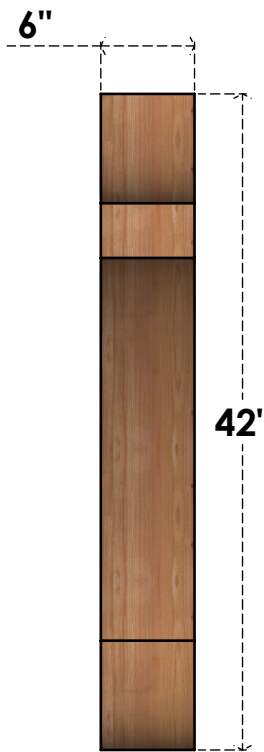

BRC06X42X42OLY00RWR

6"W X 42"D X 42"H OLYMPIC ROUGH SAWN BRACE, WESTERN RED CEDAR

SIDE

FRONT

EKENA
MILLWORK
2300 WEST MAIN ST.
CLARKSVILLE, TX 75426
TOLL FREE: 866-607-0453
WWW.EKENAMILLWORK.COM

NOTES

1. INSTALLATION TO BE COMPLETED IN ACCORDANCE WITH MANUFACTURER'S SPECIFICATIONS.
2. DRAWING MAY NOT BE TO SCALE
3. THIS DRAWING IS INTENDED FOR DESIGN AND PLANNING PURPOSES ONLY.
4. ALL INFORMATION CONTAINED HEREIN WAS CURRENT AT THE TIME OF DEVELOPMENT BUT MUST BE REVIEWED AND APPROVED BY THE PRODUCT MANUFACTURER TO BE CONSIDERED ACCURATE.
5. PRODUCTS ARE NOT KILN DRIED. THIS ITEM IS UNIQUE AND WILL CONTAIN THE NATURAL VARIATIONS THAT THE WOOD SPECIES OFFERS. THIS MAY RESULT IN VARIATIONS UP TO 1/4"