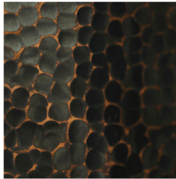

Alquimia: Horizon

info@wakanine.com || 512-284-9672
Specifications subject to change without notice

FINISHES:

Gold (GOL)

Brown (CAF)

Charcoal (CHA)

SPECIFICATIONS:

Height: 7.9 inches (200mm)

Width: 13.8 inches (350mm)

Diameter: 13.8 inches (350mm)

Weight: 4.8 lbs (2.2 kg)

Cord Length: 10' (3.05m)

MATERIALS:

Hand Raised Copper Shade

10' Cord with E26 Socket (SVT-3; 120v)

Black Pan Canopy (4.9" W x 1" H)

Black Socket Cap

Lamping *NOT* supplied

SKU BUILDER

Manufacturer			Range			Model			Finish		
L	U	M	A	L	Q	H	O	R			
Luminosa - LUM			Copper - ALQ			Horizon - HOR			Gold - GOL Brown - CAF Charcoal - CHA		

PROJECT: