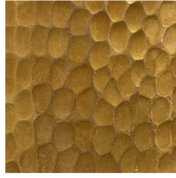

Alquimia: Horizon

info@wakanine.com || 512-284-9672
Specifications subject to change without notice

FINISHES:

Gold (GOL)

Brown (CAF)

Charcoal (CHA)

SPECIFICATIONS:

Height: 7.9 inches (200mm)

Width: 13.8 inches (350mm)

Diameter: 13.8 inches (350mm)

Weight: 4.8 lbs (2.2 kg)

Cord Length: 10' (3.05m)

MATERIALS:

Hand Raised Copper Shade

10' Cord with E26 Socket (SVT-3; 120v)

Black Pan Canopy (4.9" W x 1" H)

Black Socket Cap

Lamping *NOT* supplied

SKU BUILDER

Manufacturer			Range			Model			Finish		
L	U	M	A	L	Q	H	O	R			
Luminosa - LUM			Copper - ALQ			Horizon - HOR			Gold - GOL Brown - CAF Charcoal - CHA		

PROJECT: