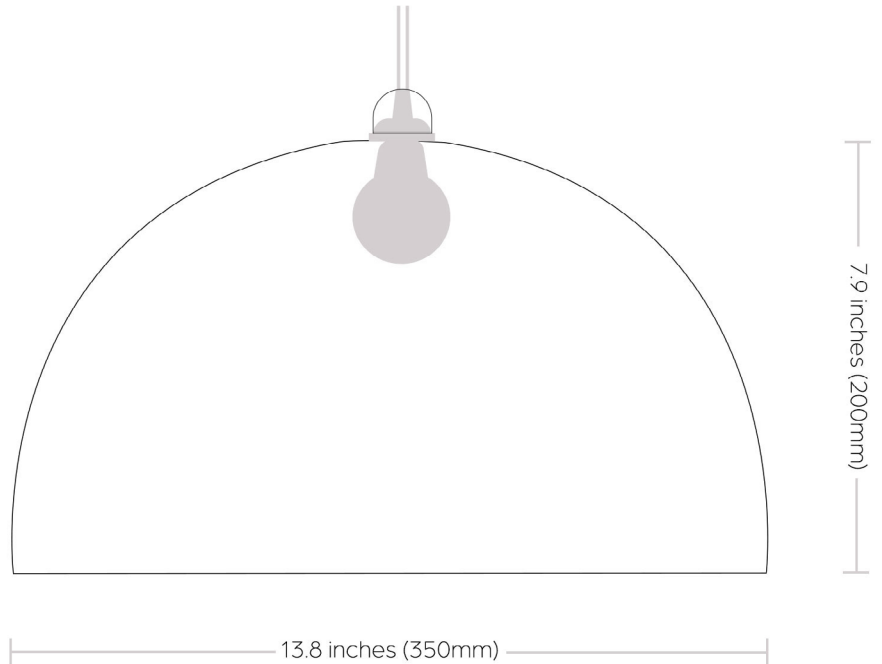

Alquimia: Horizon

info@wakanine.com || 512-284-9672
Specifications subject to change without notice

FINISHES:

Gold (GOL)

Brown (CAF)

Charcoal (CHA)

SPECIFICATIONS:

Height: 7.9 inches (200mm)

Width: 13.8 inches (350mm)

Diameter: 13.8 inches (350mm)

Weight: 4.8 lbs (2.2 kg)

Cord Length: 10' (3.05m)

MATERIALS:

Hand Raised Copper Shade

10' Cord with E26 Socket (SVT-3; 120v)

Black Pan Canopy (4.9" W x 1" H)