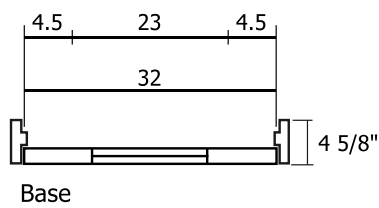

Prehung Door (Double Panel)

SKU# RID-32-80-2W-MB-LH

Single Prehung Door

SKU Name	RID-32-80-2W-MB-LH
Style	Double Panel
Material	Composite Wood
Height	80 inches (6/8)
Width	32 inches (2/8)
Thickness	1.375 inches
Framing Type	Prehung
Hinge Color/Finish	Black
Rough Opening Height	82 inches
Rough Opening Width	34.25 inches