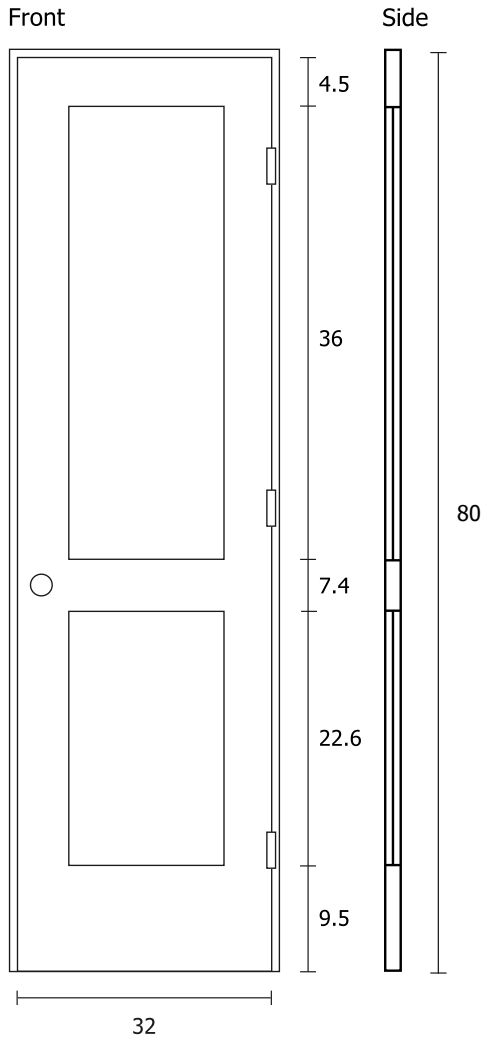

Prehung Door (Double Panel)

SKU# RID-32-80-2W-MB-LH

Single Prehung Door

SKU Name	RID-32-80-2W-MB-LH
Style	Double Panel
Material	Composite Wood
Height	80 inches (6/8)
Width	32 inches (2/8)
Thickness	1.375 inches
Framing Type	Prehung
Hinge Color/Finish	Black
Rough Opening Height	82 inches
Rough Opening Width	34.25 inches