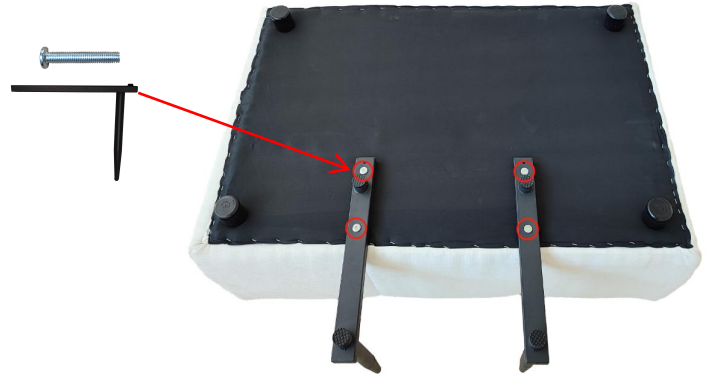

# Installation 127-3

CAUTION: When cutting the plastic straps, be careful as they may snap back and cause injury.

Use appropriate safety measures.

To avoid scratches and swallowing parts, please do not install by children!

Hardware List		Hardware List	
 Seat	1	 Backrest	1
 Back cushion	1	 Legs	4
 Support rods	2	 M8x50mm screw	4

**1** Secure the legs of the sofa.

**2**

**3**

Pay attention to the direction of one end of the zipper, inward.