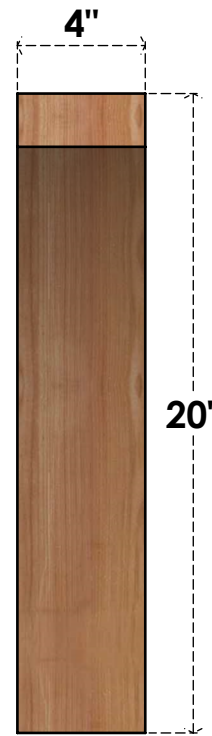

BRC04X16X20THR00RWR

4"W X 16"D X 20"H THORTON ROUGH SAWN BRACE, WESTERN RED CEDAR

SIDE

FRONT

EKENA MILLWORK
 2300 WEST MAIN ST.
 CLARKSVILLE, TX 75426
 TOLL FREE: 866-607-0453
 WWW.EKENAMILLWORK.COM

NOTES

1. INSTALLATION TO BE COMPLETED IN ACCORDANCE WITH MANUFACTURER'S SPECIFICATIONS.
2. DRAWING MAY NOT BE TO SCALE
3. THIS DRAWING IS INTENDED FOR DESIGN AND PLANNING PURPOSES ONLY.
4. ALL INFORMATION CONTAINED HEREIN WAS CURRENT AT THE TIME OF DEVELOPMENT BUT MUST BE REVIEWED AND APPROVED BY THE PRODUCT MANUFACTURER TO BE CONSIDERED ACCURATE.
5. PRODUCTS ARE NOT KILN DRIED. THIS ITEM IS UNIQUE AND WILL CONTAIN THE NATURAL VARIATIONS THAT THE WOOD SPECIES OFFERS. THIS MAY RESULT IN VARIATIONS UP TO 1/4"