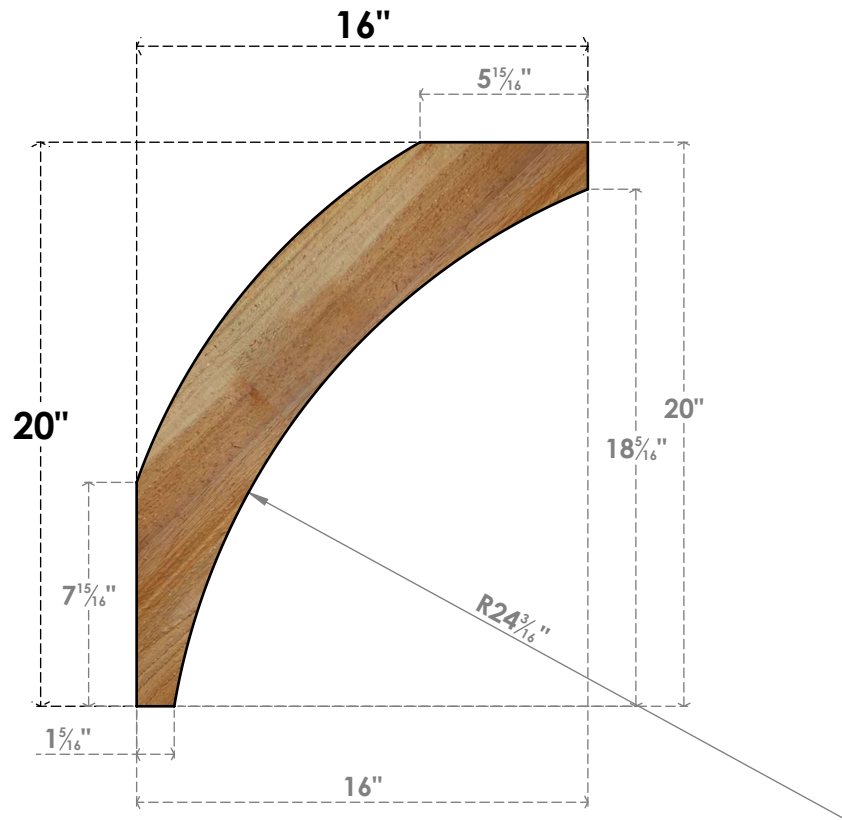

BRC04X16X20THR00RWR

4"W X 16"D X 20"H THORTON ROUGH SAWN BRACE, WESTERN RED CEDAR

SIDE

FRONT

EKENA MILLWORK
 2300 WEST MAIN ST.
 CLARKSVILLE, TX 75426
 TOLL FREE: 866-607-0453
 WWW.EKENAMILLWORK.COM

NOTES

1. INSTALLATION TO BE COMPLETED IN ACCORDANCE WITH MANUFACTURER'S SPECIFICATIONS.
2. DRAWING MAY NOT BE TO SCALE
3. THIS DRAWING IS INTENDED FOR DESIGN AND PLANNING PURPOSES ONLY.
4. ALL INFORMATION CONTAINED HEREIN WAS CURRENT AT THE TIME OF DEVELOPMENT BUT MUST BE REVIEWED AND APPROVED BY THE PRODUCT MANUFACTURER TO BE CONSIDERED ACCURATE.
5. PRODUCTS ARE NOT KILN DRIED. THIS ITEM IS UNIQUE AND WILL CONTAIN THE NATURAL VARIATIONS THAT THE WOOD SPECIES OFFERS. THIS MAY RESULT IN VARIATIONS UP TO 1/4"