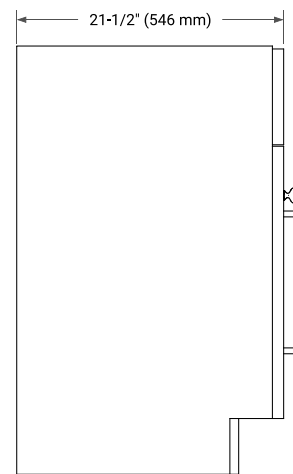

36" LEFT OFFSET CABINET

BASE CABINET DIMENSIONS

36" W x 21.5" D x 34.5" H

FEATURES

- Solid wood frame & plywood panels
- Dovetail drawers and joints
- Soft closing doors & drawers

HARDWARE FINISHES*

Brushed Nickel Satin Brass Matte Black Polished Chrome

PLAN VIEW

37" LEFT RECTANGLE SINK COUNTERTOP WITH 0.75 IN. THICKNESS

OVERALL DIMENSIONS

37" W x 22" D x 0.75" H

COUNTERTOP OPTIONS

Carrara Marble

FEATURES

- Solid countertop with mitered edges & seams
- Undermount white rectangular sink
- Pre-drilled for 8" widespread faucet

INCLUDED

- Countertop
- Matching Backsplash
- Rectangle Sink

COUNTERTOP PLAN VIEW

EDGE SIDE VIEW

THREE DIMENSIONAL COUNTERTOP VIEW