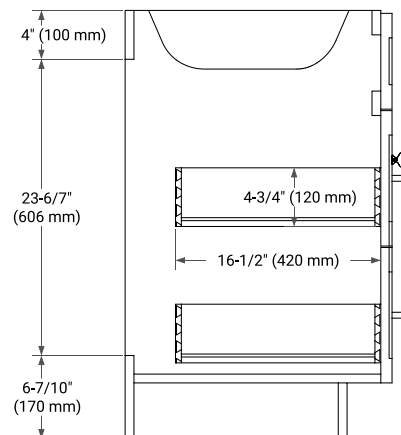

36" LEFT OFFSET CABINET

BASE CABINET DIMENSIONS

36" W x 21.5" D x 34.5" H

FEATURES

- Solid wood frame & plywood panels
- Dovetail drawers and joints
- Soft closing doors & drawers

HARDWARE FINISHES*

Brushed Nickel Satin Brass Matte Black Polished Chrome

PLAN VIEW

37" LEFT RECTANGLE SINK COUNTERTOP WITH 0.75 IN. THICKNESS

OVERALL DIMENSIONS

37" W x 22" D x 0.75" H

COUNTERTOP OPTIONS

Carrara Marble

FEATURES

- Solid countertop with mitered edges & seams
- Undermount white rectangular sink
- Pre-drilled for 8" widespread faucet

INCLUDED

- Countertop
- Matching Backsplash
- Rectangle Sink

COUNTERTOP PLAN VIEW

EDGE SIDE VIEW

THREE DIMENSIONAL COUNTERTOP VIEW