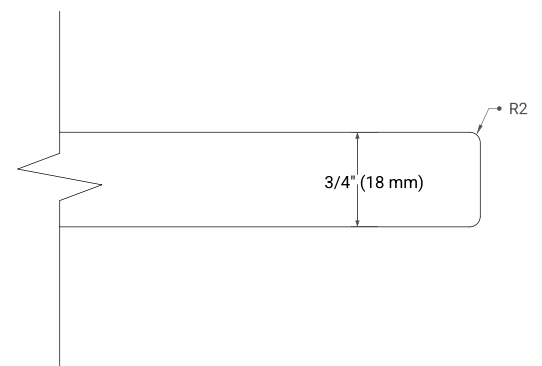

36" LEFT OFFSET CABINET

BASE CABINET DIMENSIONS

36" W x 21.5" D x 34.5" H

FEATURES

- Solid wood frame & plywood panels
- Dovetail drawers and joints
- Soft closing doors & drawers

HARDWARE FINISHES*

Brushed Nickel Satin Brass Matte Black Polished Chrome

PLAN VIEW

37" LEFT RECTANGLE SINK COUNTERTOP WITH 0.75 IN. THICKNESS

OVERALL DIMENSIONS

37" W x 22" D x 0.75" H

COUNTERTOP OPTIONS

Carrara Marble

FEATURES

- Solid countertop with mitered edges & seams
- Undermount white rectangular sink
- Pre-drilled for 8" widespread faucet

INCLUDED

- Countertop
- Matching Backsplash
- Rectangle Sink

COUNTERTOP PLAN VIEW

EDGE SIDE VIEW

THREE DIMENSIONAL COUNTERTOP VIEW