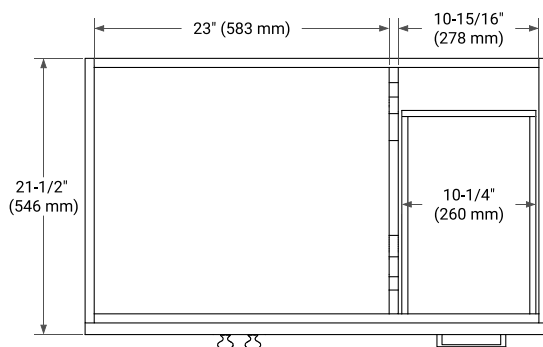

36" LEFT OFFSET CABINET

BASE CABINET DIMENSIONS

36" W x 21.5" D x 34.5" H

FEATURES

- Solid wood frame & plywood panels
- Dovetail drawers and joints
- Soft closing doors & drawers

HARDWARE FINISHES*

Brushed Nickel Satin Brass Matte Black Polished Chrome

PLAN VIEW

37" LEFT RECTANGLE SINK COUNTERTOP WITH 0.75 IN. THICKNESS

OVERALL DIMENSIONS

37" W x 22" D x 0.75" H

COUNTERTOP OPTIONS

Carrara Marble

FEATURES

- Solid countertop with mitered edges & seams
- Undermount white rectangular sink
- Pre-drilled for 8" widespread faucet

INCLUDED

- Countertop
- Matching Backsplash
- Rectangle Sink

COUNTERTOP PLAN VIEW

EDGE SIDE VIEW

THREE DIMENSIONAL COUNTERTOP VIEW