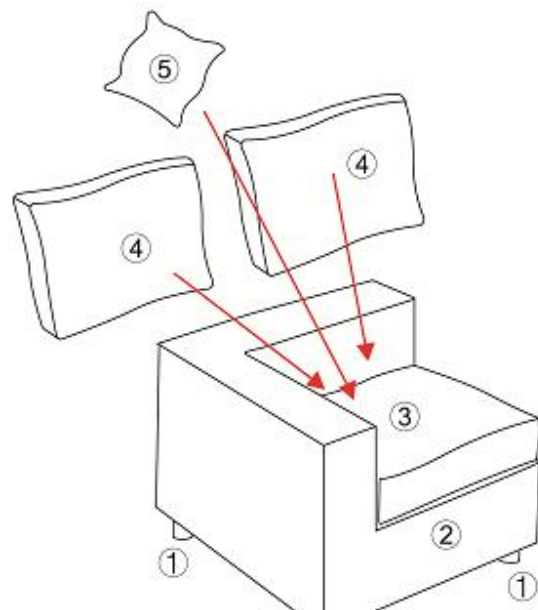

STEP 2:

1. Please carefully turn over **Sofa Seat (2)** as shown.
2. Carefully put 1 pieces of **Seat Cushion (3)** to the **Sofa Seat (2)** as shown.
3. Carefully put 2 pieces of **Back Cushion (4)** and 1 pieces of **Pillow (5)** to the **Sofa Seat (2)** as shown.