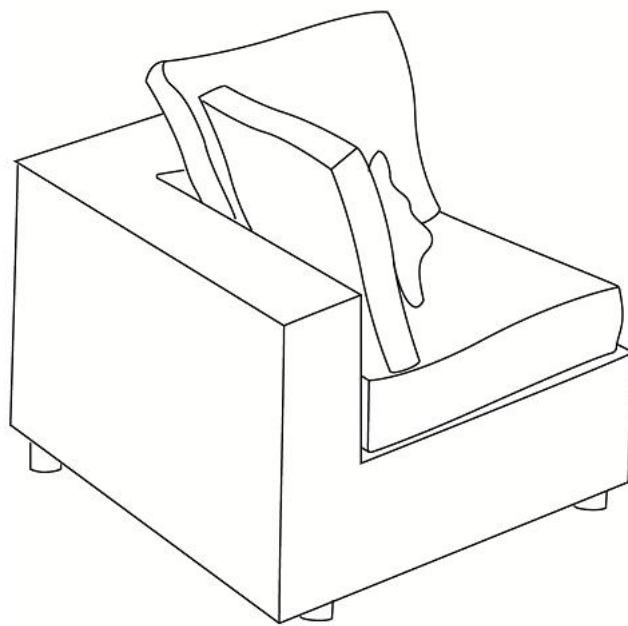

6013-1 Corner

Thank you for the assembly. The assembly is complete. Your sofa is ready to enjoy now -- From FDL