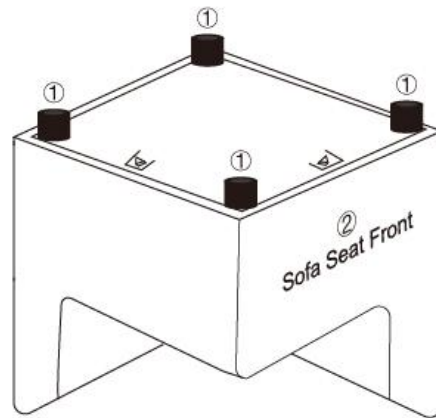

6013-1 Corner

Thank you for purchasing our **CHAIR**

Before you start, here are some helpful advice:

1. We suggest you spend a short time reading through this leaflet and then follow the simple step-by-step instructions.
2. Owing to the size and weight of the sofa, we recommend that it is assembled by two adults, on a carpeted or padded area, in the room that it is intended for. Approximate assembly time: 5 minutes.
3. Please do not use any tools other than those provided or recommended in these instructions.
4. Please do not throw away any of the packaging or the instruction until you have checked all the components and hardware and the furniture is fully assembled. Please ensure that the packaging is disposed of in a safe and environmentally friendly way.
5. Assemble all components loosely until advised to tighten. Depending on use, it may be necessary to tighten the components from time to time, so please save the tools that have been provided.
6. Please keep all pieces out of reach of children.
7. If you have any questions about the product: please send an email to our dedicated customer service email, and we will reply to your questions within 12 hours.

Components:

① *4pcs

③ *1pcs

④ *2pcs

⑤

6013-1 Corner

1. Leg x4 2. Chair Body x1 3. Seat cushion x1 4. Back cushion x2 5. Pillow x1

STEP 1:

1. Please put **Chair Body (2)** upside down on a carpeted or padded surface.
2. Take out the 4 pieces of Legs (1), tighten 4 pieces of **Legs (1)** to the bottom of the **Chair Body (2)** clockwise as shown by hand.

STEP 2:

1. Please carefully turn over **Sofa Seat (2)** as shown.
2. Carefully put 1 pieces of **Seat Cushion (3)** to the **Sofa Seat (2)** as shown.
3. Carefully put 2 pieces of **Back Cushion (4)** and 1 pieces of **Pillow (5)** to the **Sofa Seat (2)** as shown.