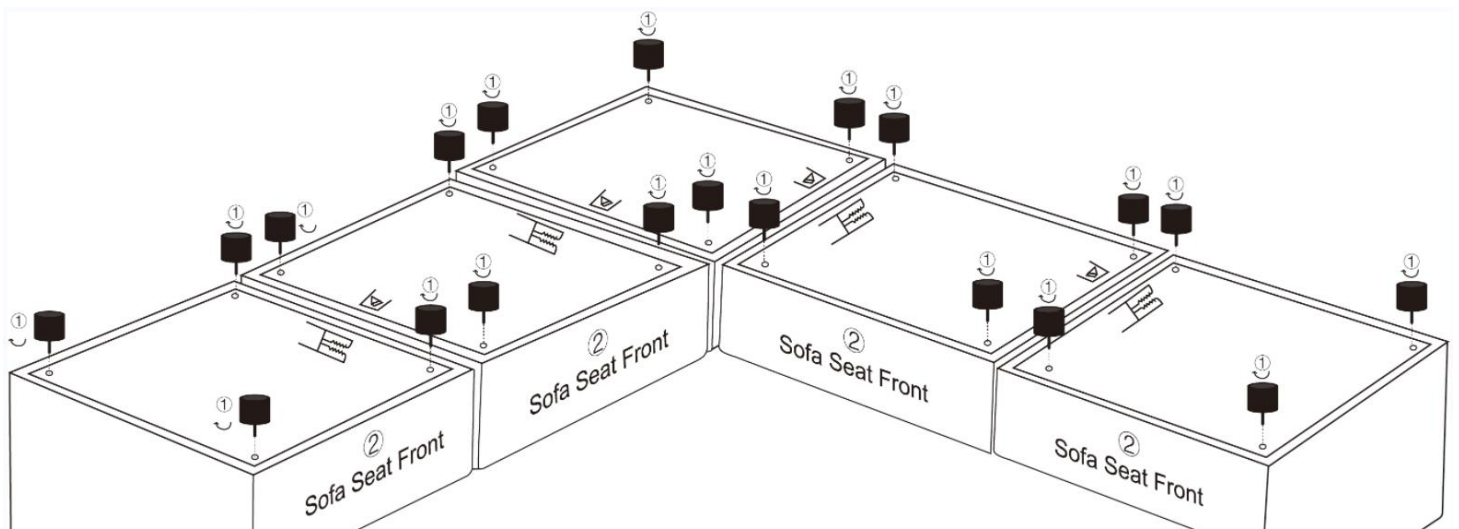

Components:

① *4pcs

③ *1pcs

④ *2pcs

⑤

6013-1 Corner

1. Leg x4 2. Chair Body x1 3. Seat cushion x1 4. Back cushion x2 5. Pillow x1

STEP 1:

1. Please put **Chair Body (2)** upside down on a carpeted or padded surface.
2. Take out the 4 pieces of Legs (1), tighten 4 pieces of **Legs (1)** to the bottom of the **Chair Body (2)** clockwise as shown by hand.

STEP 2:

1. Please carefully turn over **Sofa Seat (2)** as shown.
2. Carefully put 1 pieces of **Seat Cushion (3)** to the **Sofa Seat (2)** as shown.
3. Carefully put 2 pieces of **Back Cushion (4)** and 1 pieces of **Pillow (5)** to the **Sofa Seat (2)** as shown.

6013-1 Corner

Thank you for the assembly. The assembly is complete. Your sofa is ready to enjoy now -- From FDL

Modular sofa assembly is available

6013-1 Corner