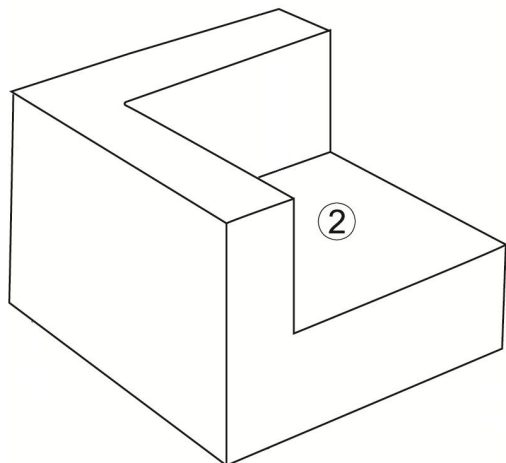

6013-1 Corner

Thank you for purchasing our **CHAIR**

Before you start, here are some helpful advice:

1. We suggest you spend a short time reading through this leaflet and then follow the simple step-by-step instructions.
2. Owing to the size and weight of the sofa, we recommend that it is assembled by two adults, on a carpeted or padded area, in the room that it is intended for. Approximate assembly time: 5 minutes.
3. Please do not use any tools other than those provided or recommended in these instructions.
4. Please do not throw away any of the packaging or the instruction until you have checked all the components and hardware and the furniture is fully assembled. Please ensure that the packaging is disposed of in a safe and environmentally friendly way.
5. Assemble all components loosely until advised to tighten. Depending on use, it may be necessary to tighten the components from time to time, so please save the tools that have been provided.
6. Please keep all pieces out of reach of children.
7. If you have any questions about the product: please send an email to our dedicated customer service email, and we will reply to your questions within 12 hours.

Components:

① *4pcs

③ *1pcs

④ *2pcs

⑤

6013-1 Corner

1. Leg x4 2. Chair Body x1 3. Seat cushion x1 4. Back cushion x2 5. Pillow x1

STEP 1:

1. Please put **Chair Body (2)** upside down on a carpeted or padded surface.
2. Take out the 4 pieces of Legs (1), tighten 4 pieces of **Legs (1)** to the bottom of the **Chair Body (2)** clockwise as shown by hand.