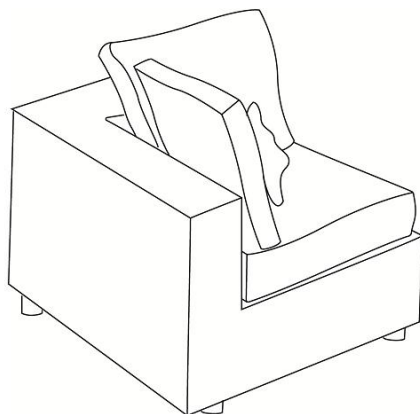

6013-1 Corner

Thank you for purchasing our **CHAIR**

Before you start, here are some helpful advice:

1. We suggest you spend a short time reading through this leaflet and then follow the simple step-by-step instructions.
2. Owing to the size and weight of the sofa, we recommend that it is assembled by two adults, on a carpeted or padded area, in the room that it is intended for. Approximate assembly time: 5 minutes.
3. Please do not use any tools other than those provided or recommended in these instructions.
4. Please do not throw away any of the packaging or the instruction until you have checked all the components and hardware and the furniture is fully assembled. Please ensure that the packaging is disposed of in a safe and environmentally friendly way.
5. Assemble all components loosely until advised to tighten. Depending on use, it may be necessary to tighten the components from time to time, so please save the tools that have been provided.
6. Please keep all pieces out of reach of children.
7. If you have any questions about the product: please send an email to our dedicated customer service email, and we will reply to your questions within 12 hours.

Components:

① *4pcs

③ *1pcs

④ *2pcs

⑤

6013-1 Corner

1. Leg x4 2. Chair Body x1 3. Seat cushion x1 4. Back cushion x2 5. Pillow x1

STEP 1:

1. Please put **Chair Body (2)** upside down on a carpeted or padded surface.
2. Take out the 4 pieces of Legs (1), tighten 4 pieces of **Legs (1)** to the bottom of the **Chair Body (2)** clockwise as shown by hand.

STEP 2:

1. Please carefully turn over **Sofa Seat (2)** as shown.
2. Carefully put 1 pieces of **Seat Cushion (3)** to the **Sofa Seat (2)** as shown.
3. Carefully put 2 pieces of **Back Cushion (4)** and 1 pieces of **Pillow (5)** to the **Sofa Seat (2)** as shown.