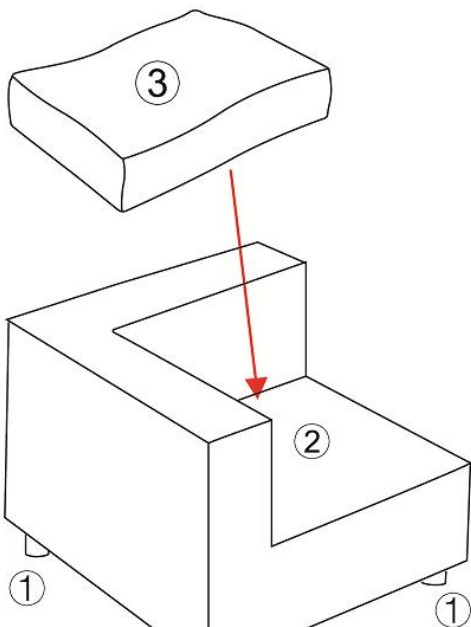

STEP 2:

1. Please carefully turn over **Sofa Seat (2)** as shown.
2. Carefully put 1 pieces of **Seat Cushion (3)** to the **Sofa Seat (2)** as shown.
3. Carefully put 2 pieces of **Back Cushion (4)** and 1 pieces of **Pillow (5)** to the **Sofa Seat (2)** as shown.