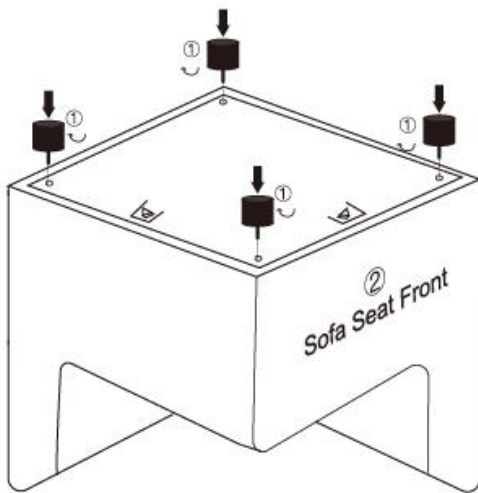

6013-1 Corner

Thank you for purchasing our **CHAIR**

Before you start, here are some helpful advice:

1. We suggest you spend a short time reading through this leaflet and then follow the simple step-by-step instructions.
2. Owing to the size and weight of the sofa, we recommend that it is assembled by two adults, on a carpeted or padded area, in the room that it is intended for. Approximate assembly time: 5 minutes.
3. Please do not use any tools other than those provided or recommended in these instructions.
4. Please do not throw away any of the packaging or the instruction until you have checked all the components and hardware and the furniture is fully assembled. Please ensure that the packaging is disposed of in a safe and environmentally friendly way.
5. Assemble all components loosely until advised to tighten. Depending on use, it may be necessary to tighten the components from time to time, so please save the tools that have been provided.
6. Please keep all pieces out of reach of children.
7. If you have any questions about the product: please send an email to our dedicated customer service email, and we will reply to your questions within 12 hours.

Components:

① *4pcs

③ *1pcs

④ *2pcs

⑤

6013-1 Corner

1. Leg x4 2. Chair Body x1 3. Seat cushion x1 4. Back cushion x2 5. Pillow x1

STEP 1:

1. Please put **Chair Body (2)** upside down on a carpeted or padded surface.
2. Take out the 4 pieces of Legs (1), tighten 4 pieces of **Legs (1)** to the bottom of the **Chair Body (2)** clockwise as shown by hand.