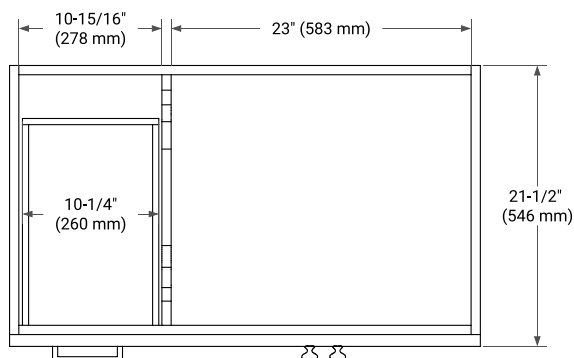

36" RIGHT OFFSET CABINET

BASE CABINET DIMENSIONS

36" W x 21.5" D x 34.5" H

FEATURES

- Solid wood frame & plywood panels
- Dovetail drawers and joints
- Soft closing doors & drawers

HARDWARE FINISHES*

Brushed Nickel Satin Brass Matte Black Polished Chrome

PLAN VIEW

36" RIGHT OVAL SINK COUNTERTOP WITH 1.5 IN. THICKNESS

OVERALL DIMENSIONS

36.25" W x 22" D x 1.5" H

COUNTERTOP OPTIONS

Carrara White Quartz

FEATURES

- Solid countertop with mitered edges & seams
- Undermount white oval sink
- Pre-drilled for 8" widespread faucet

INCLUDED

- Countertop
- Matching Backsplash
- Oval Sink

COUNTERTOP PLAN VIEW

EDGE SIDE VIEW

THREE DIMENSIONAL COUNTERTOP VIEW