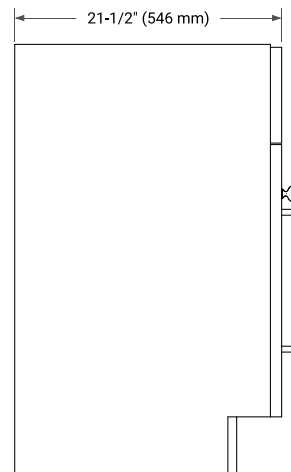

36" RIGHT OFFSET CABINET

BASE CABINET DIMENSIONS

36" W x 21.5" D x 34.5" H

FEATURES

- Solid wood frame & plywood panels
- Dovetail drawers and joints
- Soft closing doors & drawers

HARDWARE FINISHES*

Brushed Nickel Satin Brass Matte Black Polished Chrome

PLAN VIEW

36" RIGHT OVAL SINK COUNTERTOP WITH 1.5 IN. THICKNESS

OVERALL DIMENSIONS

36.25" W x 22" D x 1.5" H

COUNTERTOP OPTIONS

Carrara White Quartz

FEATURES

- Solid countertop with mitered edges & seams
- Undermount white oval sink
- Pre-drilled for 8" widespread faucet

INCLUDED

- Countertop
- Matching Backsplash
- Oval Sink

COUNTERTOP PLAN VIEW

EDGE SIDE VIEW

THREE DIMENSIONAL COUNTERTOP VIEW