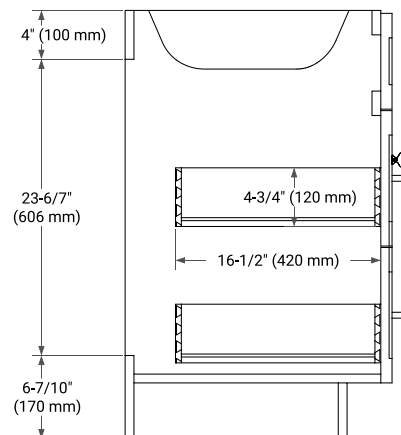

36" RIGHT OFFSET CABINET

BASE CABINET DIMENSIONS

36" W x 21.5" D x 34.5" H

FEATURES

- Solid wood frame & plywood panels
- Dovetail drawers and joints
- Soft closing doors & drawers

HARDWARE FINISHES*

Brushed Nickel Satin Brass Matte Black Polished Chrome

PLAN VIEW

36" RIGHT OVAL SINK COUNTERTOP WITH 1.5 IN. THICKNESS

OVERALL DIMENSIONS

36.25" W x 22" D x 1.5" H

COUNTERTOP OPTIONS

Carrara White Quartz

FEATURES

- Solid countertop with mitered edges & seams
- Undermount white oval sink
- Pre-drilled for 8" widespread faucet

INCLUDED

- Countertop
- Matching Backsplash
- Oval Sink

COUNTERTOP PLAN VIEW

EDGE SIDE VIEW

THREE DIMENSIONAL COUNTERTOP VIEW