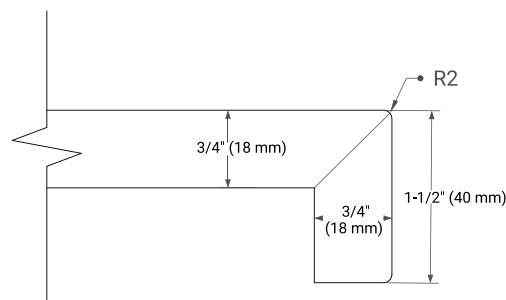

36" RIGHT OFFSET CABINET

BASE CABINET DIMENSIONS

36" W x 21.5" D x 34.5" H

FEATURES

- Solid wood frame & plywood panels
- Dovetail drawers and joints
- Soft closing doors & drawers

HARDWARE FINISHES*

Brushed Nickel Satin Brass Matte Black Polished Chrome

PLAN VIEW

36" RIGHT OVAL SINK COUNTERTOP WITH 1.5 IN. THICKNESS

OVERALL DIMENSIONS

36.25" W x 22" D x 1.5" H

COUNTERTOP OPTIONS

Carrara White Quartz

FEATURES

- Solid countertop with mitered edges & seams
- Undermount white oval sink
- Pre-drilled for 8" widespread faucet

INCLUDED

- Countertop
- Matching Backsplash
- Oval Sink

COUNTERTOP PLAN VIEW

EDGE SIDE VIEW

THREE DIMENSIONAL COUNTERTOP VIEW