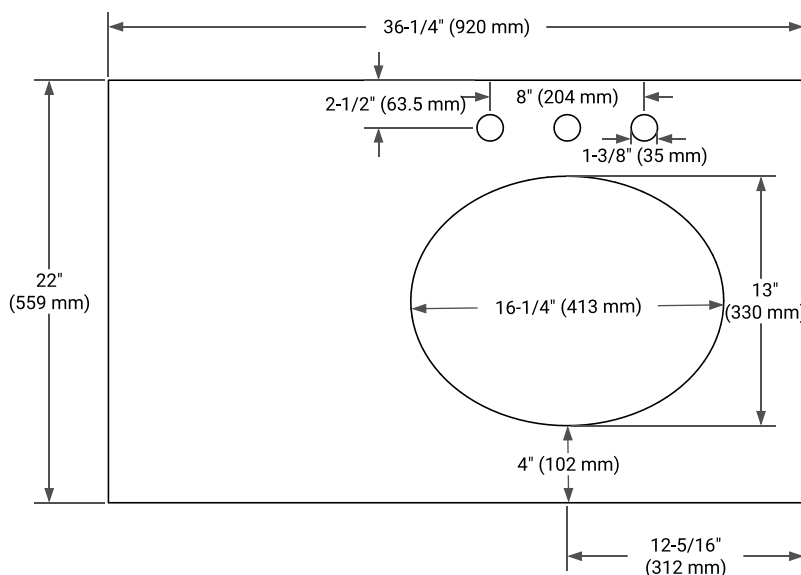

36" RIGHT OFFSET CABINET

BASE CABINET DIMENSIONS

36" W x 21.5" D x 34.5" H

FEATURES

- Solid wood frame & plywood panels
- Dovetail drawers and joints
- Soft closing doors & drawers

HARDWARE FINISHES*

Brushed Nickel Satin Brass Matte Black Polished Chrome

PLAN VIEW

36" RIGHT OVAL SINK COUNTERTOP WITH 1.5 IN. THICKNESS

OVERALL DIMENSIONS

36.25" W x 22" D x 1.5" H

COUNTERTOP OPTIONS

Carrara White Quartz

FEATURES

- Solid countertop with mitered edges & seams
- Undermount white oval sink
- Pre-drilled for 8" widespread faucet

INCLUDED

- Countertop
- Matching Backsplash
- Oval Sink

COUNTERTOP PLAN VIEW

EDGE SIDE VIEW

THREE DIMENSIONAL COUNTERTOP VIEW