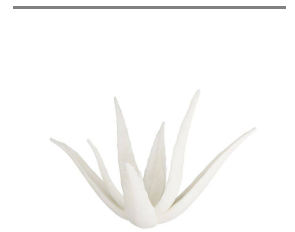

ZALOE SCULPTURE

ASC12
Ivory
H: 6 IN
Dia: 8.50 IN

The natural textures of an aloe vera plant inform a chic sculpture of ivory ricestone composite. Inspired by the landscape design of Palm Springs, its elegant form is both organic and modernist. Finish will vary.