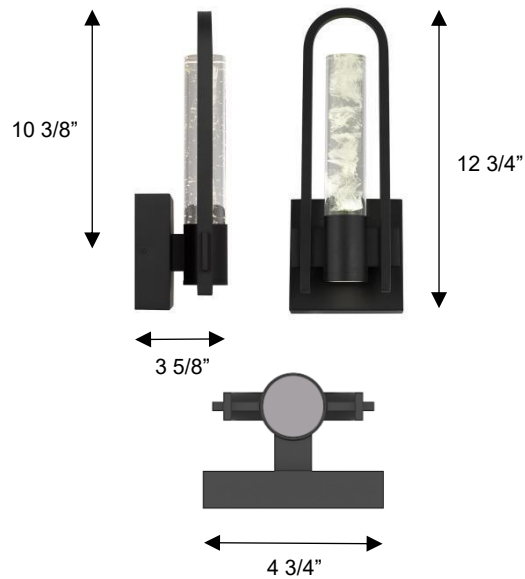

## Wall Sconce

### DIMENSIONS

Height: 12 3/4"  
 Width/Diameter: 4 3/4"  
 Depth: 3 5/8"  
 Minimum Height:  
 Maximum Height:  
 Canopy/Backplate: 4 3/4"x4 3/4"  
 Product Weight: 2.8 lb

### SPECIFICATIONS

Location Listed: Wet  
 IP Rating: IP44  
 Rated Life: 54000 Hours  
 Standards: ETL, cETL, ADA  
 Input: 120~277 VAC, 50/60Hz  
 TRIAC Dimming: 100-10%  
 Mounting: Wall Mount  
 Color Temperature: Adjustable  
 3000K/4000K/5000K  
 CRI Rating: 80  
 Material: Aluminum  
 Diffuser Material: Clear Wispy Opal Glass