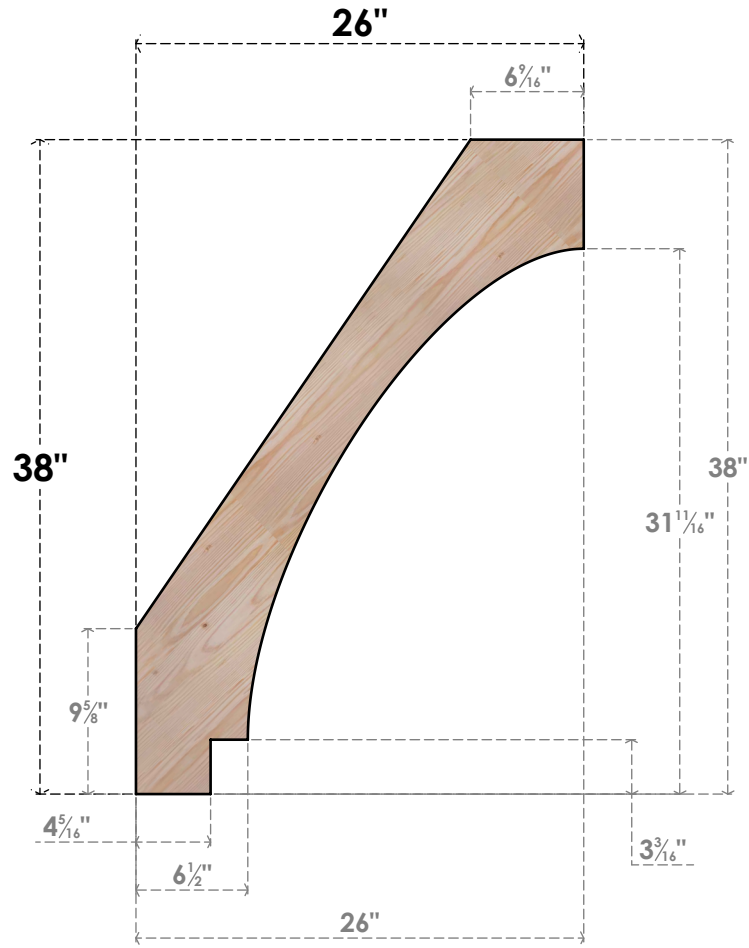

BRC06X26X38IMP00SDF

5 1/2"W X 26"D X 38"H IMPERIAL SMOOTH BRACE, DOUGLAS FIR

SIDE

FRONT

EKENA MILLWORK
 2300 WEST MAIN ST.
 CLARKSVILLE, TX 75426
 TOLL FREE: 866-607-0453
 WWW.EKENAMILLWORK.COM

NOTES

1. INSTALLATION TO BE COMPLETED IN ACCORDANCE WITH MANUFACTURER'S SPECIFICATIONS.
2. DRAWING MAY NOT BE TO SCALE
3. THIS DRAWING IS INTENDED FOR DESIGN AND PLANNING PURPOSES ONLY.
4. ALL INFORMATION CONTAINED HEREIN WAS CURRENT AT THE TIME OF DEVELOPMENT BUT MUST BE REVIEWED AND APPROVED BY THE PRODUCT MANUFACTURER TO BE CONSIDERED ACCURATE.
5. PRODUCTS ARE NOT KILN DRIED. THIS ITEM IS UNIQUE AND WILL CONTAIN THE NATURAL VARIATIONS THAT THE WOOD SPECIES OFFERS. THIS MAY RESULT IN VARIATIONS UP TO 1/4"