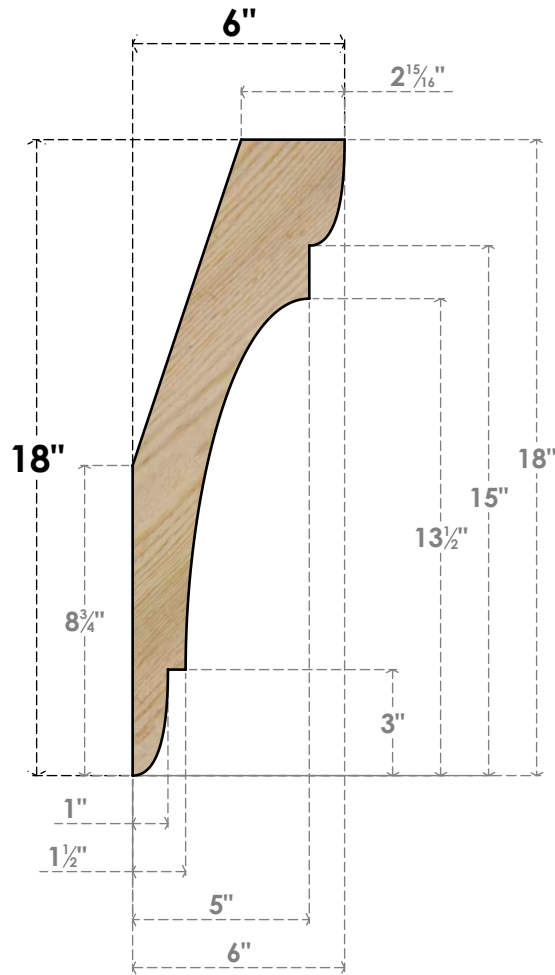

BRC06X06X18OLY00RDF

6"W X 6"D X 18"H OLYMPIC ROUGH SAWN BRACE, DOUGLAS FIR

SIDE

FRONT

EKENA MILLWORK
 2300 WEST MAIN ST.
 CLARKSVILLE, TX 75426
 TOLL FREE: 866-607-0453
 WWW.EKENAMILLWORK.COM

NOTES

1. INSTALLATION TO BE COMPLETED IN ACCORDANCE WITH MANUFACTURER'S SPECIFICATIONS.
2. DRAWING MAY NOT BE TO SCALE
3. THIS DRAWING IS INTENDED FOR DESIGN AND PLANNING PURPOSES ONLY.
4. ALL INFORMATION CONTAINED HEREIN WAS CURRENT AT THE TIME OF DEVELOPMENT BUT MUST BE REVIEWED AND APPROVED BY THE PRODUCT MANUFACTURER TO BE CONSIDERED ACCURATE.
5. PRODUCTS ARE NOT KILN DRIED. THIS ITEM IS UNIQUE AND WILL CONTAIN THE NATURAL VARIATIONS THAT THE WOOD SPECIES OFFERS. THIS MAY RESULT IN VARIATIONS UP TO 1/4"