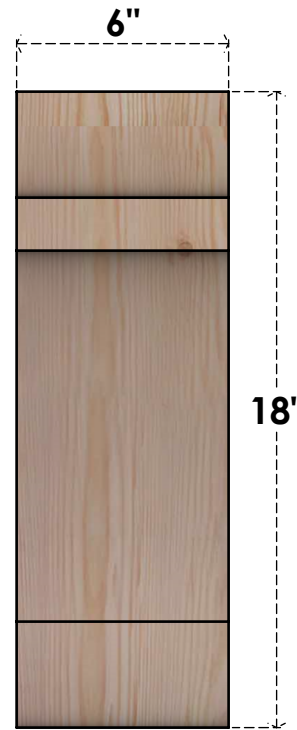

BRC06X06X18OLY00RDF

6"W X 6"D X 18"H OLYMPIC ROUGH SAWN BRACE, DOUGLAS FIR

SIDE

FRONT

EKENA MILLWORK
 2300 WEST MAIN ST.
 CLARKSVILLE, TX 75426
 TOLL FREE: 866-607-0453
 WWW.EKENAMILLWORK.COM

NOTES

1. INSTALLATION TO BE COMPLETED IN ACCORDANCE WITH MANUFACTURER'S SPECIFICATIONS.
2. DRAWING MAY NOT BE TO SCALE
3. THIS DRAWING IS INTENDED FOR DESIGN AND PLANNING PURPOSES ONLY.
4. ALL INFORMATION CONTAINED HEREIN WAS CURRENT AT THE TIME OF DEVELOPMENT BUT MUST BE REVIEWED AND APPROVED BY THE PRODUCT MANUFACTURER TO BE CONSIDERED ACCURATE.
5. PRODUCTS ARE NOT KILN DRIED. THIS ITEM IS UNIQUE AND WILL CONTAIN THE NATURAL VARIATIONS THAT THE WOOD SPECIES OFFERS. THIS MAY RESULT IN VARIATIONS UP TO 1/4"